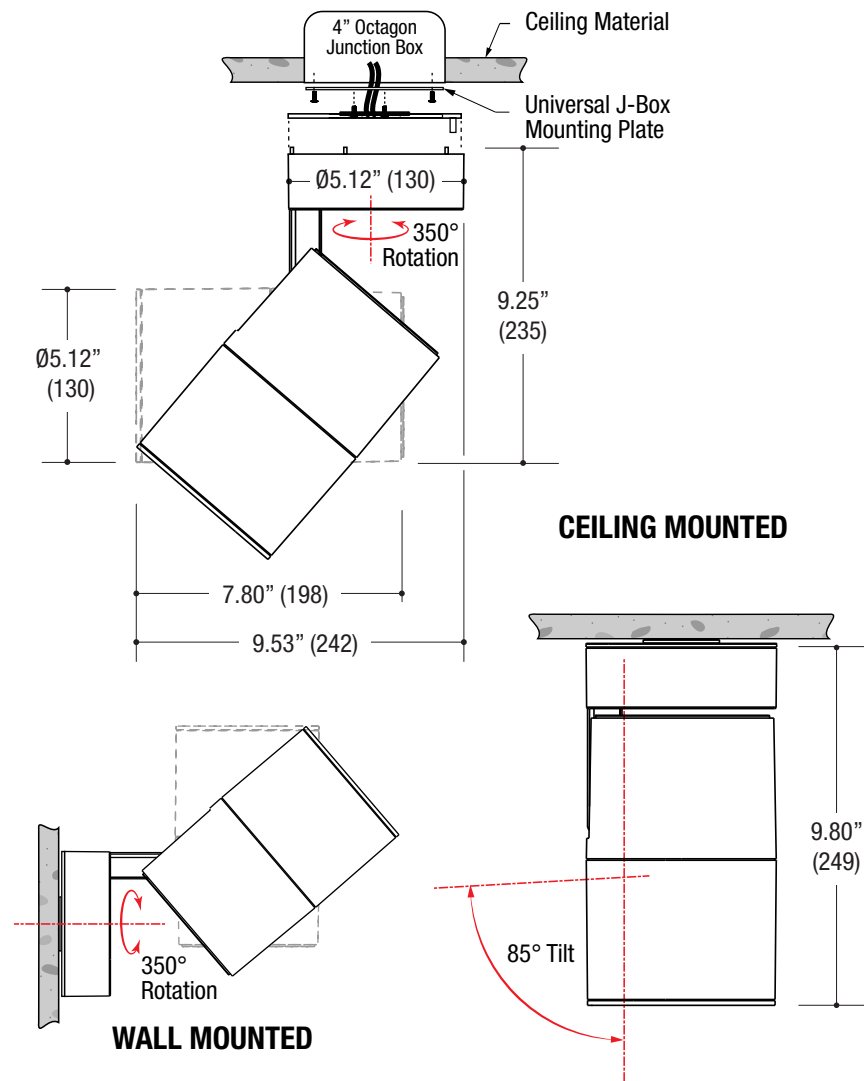

PROJECT	TYPE	CATALOG NUMBER
---------	------	----------------

Specifications

CYLINDRICAL SPOTLIGHT

- 5.12" diameter simple cylinder shaped
- 0° - 85° vertical tilting / 350° horizontal rotation
- Die cast aluminum head & power supply housing
- LED optical grade metalized polycarbonate reflector
- Easy LED & reflector access via removable front ring with twist-lock action fitting
- Powder coat finish

LED SOURCE

- Field replaceable LED
- Accepts up to 2 optical accessories
- 3 Step MacAdams (3 SDMC)

ELECTRICAL

- Integral dimmable LED driver

MOUNTING

- Standard ceiling mount configuration
- Universal J-box mounting plate
- J-box cover plate

LABELS

- Suitable for damp location

3STEP
MacAdams

5 YEAR
WARRANTY
Limited

ORDERING INFO

SERIES	WATTAGE	CRI / COLOR	BEAM	POWER SUPPLY	FINISH
3921-C TERRA MEDIUM SURFACE MOUNT Die-Cast Aluminum Housing Adjustable Aim	35L 35W LED 3543 lm del. Delivered Lumens @ 80CRI / 3000K / Narrow Beam	8027 80CRI / 2700K	N Narrow 16°	DMU Dimming Multiple Forward/Reverse Phase (@ 120V only) 0-10V Wires Present (@ 120-277V)	BB Black WW White SS Silver
		8030 80CRI / 3000K	M Medium 30°		
		8035 80CRI / 3500K	W Wide 40°		
		8040 80CRI / 4000K			
		9027 90CRI / 2700K			
		9030 90CRI / 3000K			
		9035 90CRI / 3500K			
		9040 90CRI / 4000K			
		9727 97CRI / 2700K			
		9730 97CRI / 3000K			