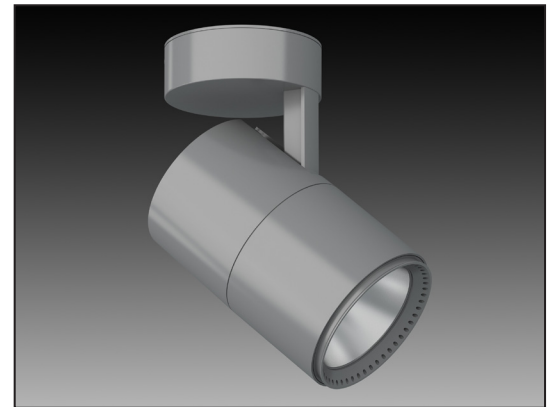

PROJECT	TYPE	CATALOG NUMBER
---------	------	----------------

Specifications

CYLINDRICAL SPOTLIGHT

- 5.12" diameter simple cylinder shaped
- 0° - 85° vertical tilting / 350° horizontal rotation
- Die cast aluminum head & power supply housing
- LED optical grade metalized polycarbonate reflector
- Easy LED & reflector access via removable front ring with twist-lock action fitting
- Powder coat finish

LED SOURCE

- Field replaceable LED
- Accepts up to 2 optical accessories
- 3 Step MacAdams (3 SDMC)

ELECTRICAL

- Integral dimmable LED driver

MOUNTING

- Standard ceiling mount configuration
- Universal J-box mounting plate
- J-box cover plate

LABELS

- Suitable for damp location

3STEP
MacAdams

5 YEAR
WARRANTY
Limited

ORDERING INFO

SERIES	WATTAGE	CRI / COLOR	BEAM	POWER SUPPLY	FINISH
3921-C TERRA MEDIUM SURFACE MOUNT Die-Cast Aluminum Housing Adjustable Aim	35L 35W LED 3543 lm del. Delivered Lumens @ 80CRI / 3000K / Narrow Beam	8027 80CRI / 2700K	N Narrow 16°	DMU Dimming Multiple Forward/Reverse Phase (@ 120V only) 0-10V Wires Present (@ 120-277V)	BB Black WW White SS Silver
		8030 80CRI / 3000K	M Medium 30°		
		8035 80CRI / 3500K	W Wide 40°		
		8040 80CRI / 4000K			
		9027 90CRI / 2700K			
		9030 90CRI / 3000K			
		9035 90CRI / 3500K			
		9040 90CRI / 4000K			
		9727 97CRI / 2700K			
		9730 97CRI / 3000K			