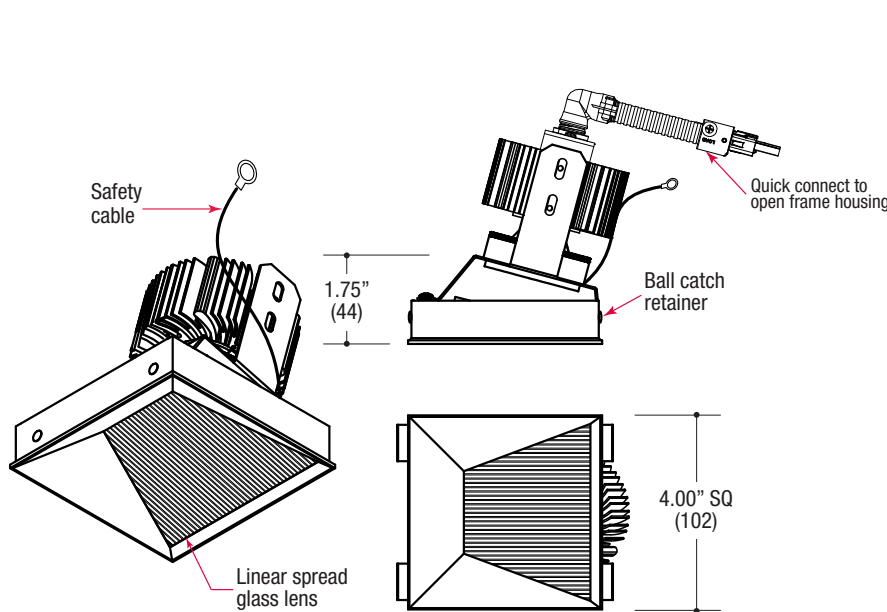

Measurements in () are metric equivalents.

Specifications

SQUARE WALLWASH

- Recessed fixed wallwash
- 4.00" square die-cast aluminum trimless insert
- Linear spread lens
- 1.75" regress for greater cut-off
- Ball catch retainer for easy trim insertion and removal
- Safety cable included
- Powder coat finish

Example: **9432RM-20C-9530-W-MB-SH**

Measurements in () are metric equivalents.

(VOS-1BN-S)
SMALL SIZE
OPEN FRAME HOUSING

Specifications

SQUARE TRIMLESS HOUSING

- Open frame housing of galvanized and aluminum construction
- **Ceiling Cut-out - Ø6.50"**