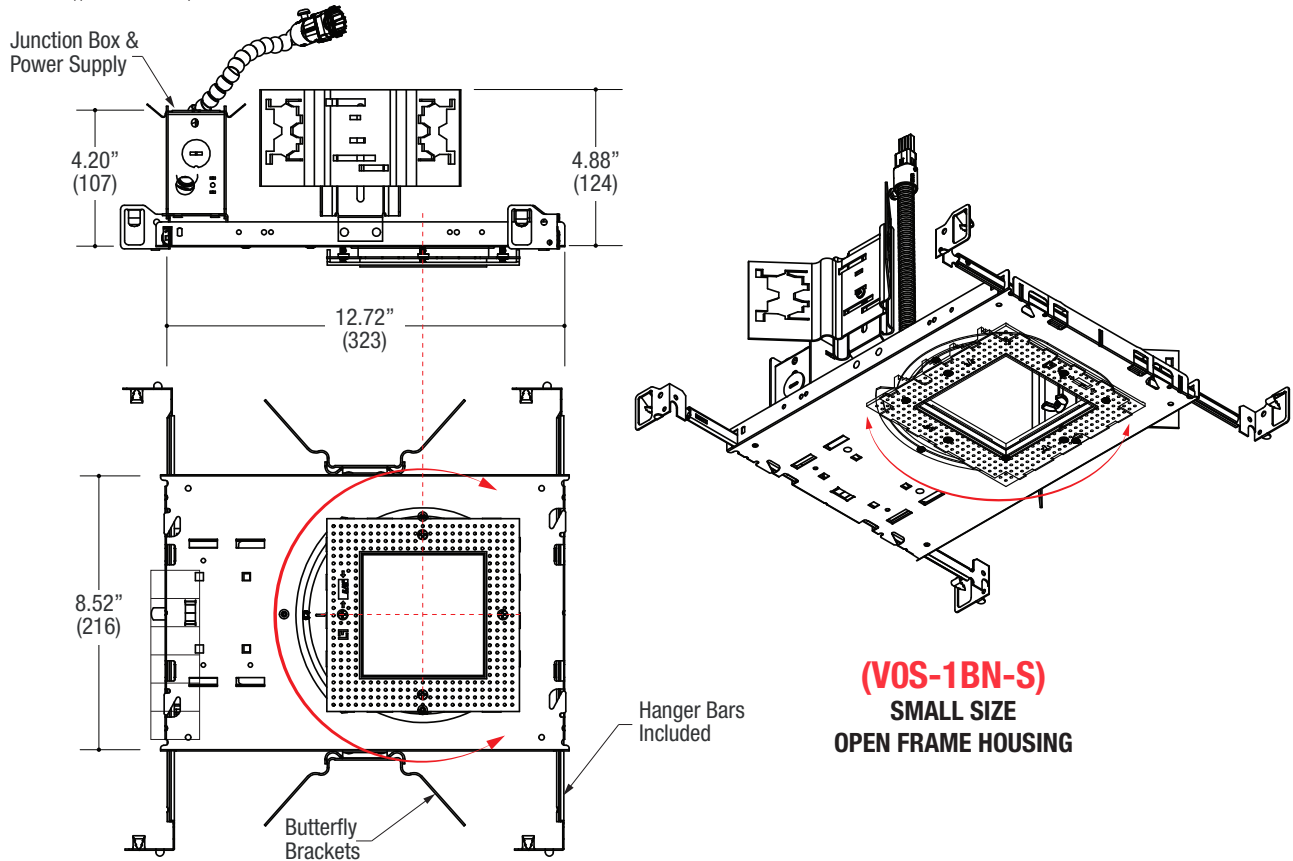

Measurements in () are metric equivalents.

Specifications

SQUARE WALLWASH

- Recessed fixed wallwash
- 4.00" square die-cast aluminum trimless insert
- Linear spread lens
- 1.75" regress for greater cut-off
- Ball catch retainer for easy trim insertion and removal
- Safety cable included
- Powder coat finish

5 YEAR WARRANTY
Limited

TRIM ORDERING INFO

TRIM SERIES	LED MODULE INFORMATION	CRI / COLOR	BEAM	TRIM FINISH	OPTIONS
9432RM Open Frame Housing	09C 09W LED / 900lm nom. 14C 14W LED / 1200lm nom. 20C 20W LED / 1600lm nom.	8027 80CRI / 2700K 8030 80CRI / 3000K 8035 80CRI / 3500K 8040 80CRI / 4000K 9527 95CRI / 2700K 9530 95CRI / 3000K 9535 95CRI / 3500K 9540 95CRI / 4000K	W Wide	MB Black MW White XX Custom	SH Shower rated
4.00" SQUARE Fixed Wallwash Die-Cast Bevel Trimless Insert Linear spread Lens					

Example: **9432RM-20C-9530-W-MB-SH**

Measurements in () are metric equivalents.

(VOS-1BN-S)
SMALL SIZE
OPEN FRAME HOUSING

Specifications

SQUARE TRIMLESS HOUSING

- Open frame housing of galvanized and aluminum construction
- **Ceiling Cut-out - Ø6.50"**