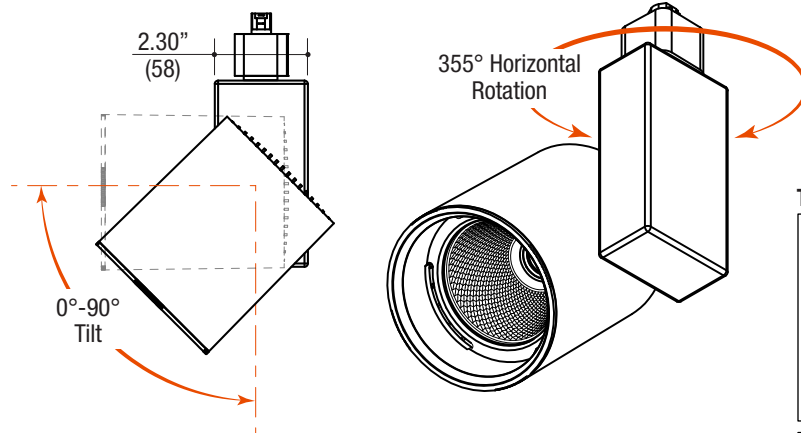

- Halo® is a registered trademark of Cooper Industries.
- Juno® is a registered trademark of Juno Lighting.
- Global® is a registered trademark of Nordic Aluminium.