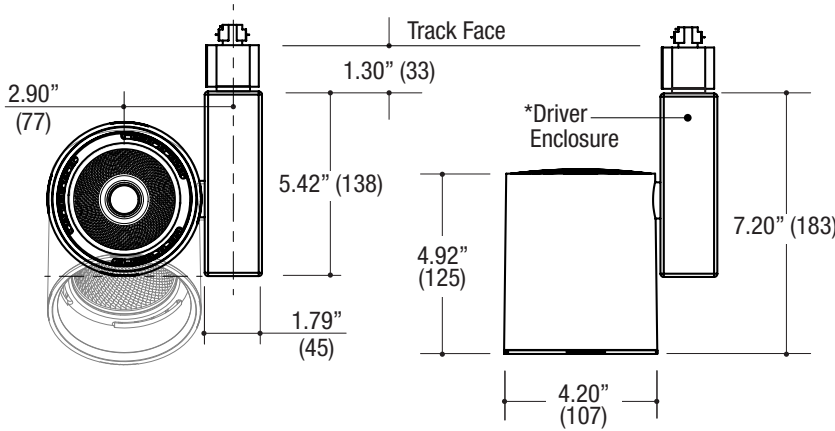

PROJECT	TYPE	CATALOG NUMBER
---------	------	----------------

Measurements in () are metric equivalents.

TRACKHEAD

- 4.20" diameter simple cylinder shaped trackhead
- 0° - 90° vertical tilting / 355° horizontal rotation
- Die cast aluminum head & power supply housing
- 99.98% pure aluminum anodized reflector
- Easy relamping via removable twist-lock front ring
- Powder coat finish