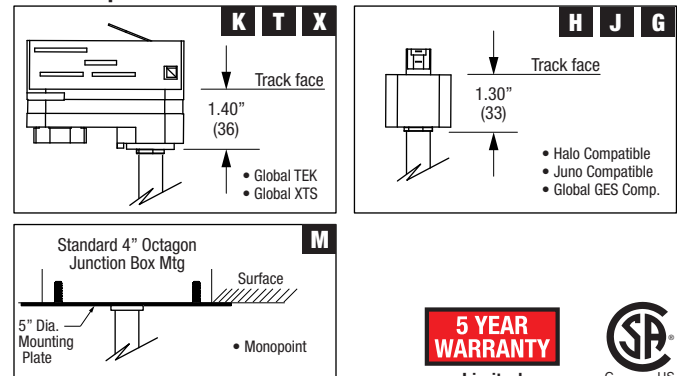

Track Adapters

5 YEAR WARRANTY
Limited

ORDERING INFO

SERIES	ADAPTER	WATTAGE	CRI / COLOR	BEAM	POWER SUPPLY	VOLTAGE	FINISH
TRA04C CADEN Vertical Cylinder Trackhead Die-Cast Aluminum Adjustable Aim	H Halo® compatible*	ValuDIM™ 15W 15W LED 810lm delivered 3000-1800K Warm Dimming	9220 92CRI / 3000-1800K Warm Dimming	N Narrow 15° M Medium 25° W Wide 38°	D1 Phase Dimming (120V only) D2 0-10V Dim Driver (Monopoint Only) LD Non Dimming LED Driver (277V only)	1 120V 2 277V (HTEK only) U 120-277V (Monopoint only)	BB Black WW White WB White housing / Black bezel
	J Juno® compatible*						
	G Global® GES compatible*						
	T Global® TEK compatible						
	K Global® HTEK compatible						
	X Global® XTS compatible						
	M Monopoint						
	* One Circuit Compatible Only						

Ordering Example: **TRA04C-H-15W-9220-N-D1-1-WW**