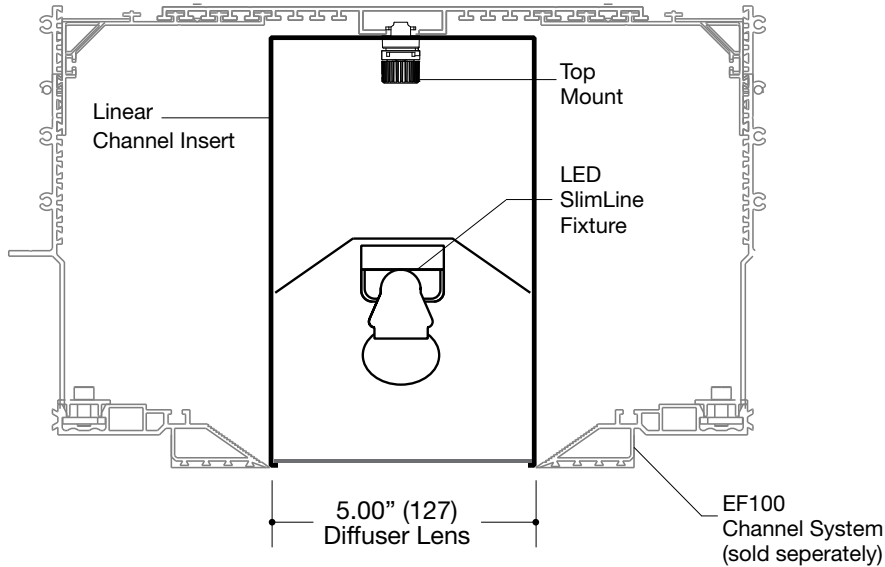

PROJECT	TYPE	CATALOG NUMBER
---------	------	----------------

TOP MOUNT LINEAR MODULE

- Fabricated channel
- Integral LED SlimLine fixture
- White opal diffuser lens
- Powder coat finish

LED SOURCE

- Easy access
- Field replaceable
- 10W / 750 lm source / 2' nom
- 15W / 1125 lm source / 3' nom
- 20W / 1500 lm source / 4' nom

ELECTRICAL

- Line voltage
- Optional dimming

MOUNTING

- Snap in, twist-lock mounting
- EF100 / EFC Channel (*Sold Separately*)

LABELS

- Suitable for damp location

ORDERING INFO

SERIES	TUBE WATTAGE	CRI / COLOR	LENS OPTIONS	DRIVER	VOLTAGE	FINISH
EFX10B LINEAR LED MODULE Top Mount Insert For use with EF100 / EFC Channel	10L 10W LED Tube 750 lm source / 2' nom	8027 80CRI / 2700K 8030 80CRI / 3000K 8035 80CRI / 3500K 8040 80CRI / 4000K	LN White acrylic lens LV Louver	LD LED Driver D1 Phase Dimming* 120V D2 0-10V Dimming* 120-277V *Consult Factory	1 120V 2 277V	BB Black
	15L 15W LED Tube 1125 lm source / 3' nom					
	20L 20W LED Tube 1500 lm source / 4' nom					