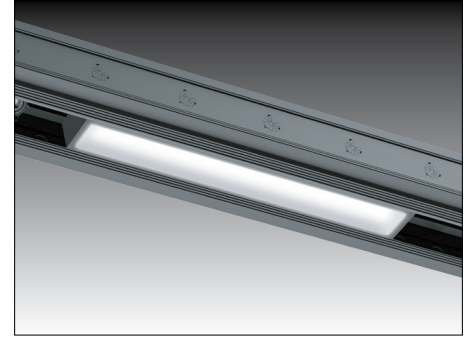

PROJECT	TYPE	CATALOG NUMBER
---------	------	----------------

TOP MOUNT LINEAR MODULE

- Fabricated channel
- Integral LED SlimLine fixture
- White opal diffuser lens
- Powder coat finish

LED SOURCE

- Easy access
- Field replaceable
- 10W / 750 lm source / 2' nom
- 15W / 1125 lm source / 3' nom
- 20W / 1500 lm source / 4' nom

ELECTRICAL

- Line voltage
- Optional dimming

MOUNTING

- Snap in, twist-lock mounting
- EF100 / EFC Channel (*Sold Separately*)

LABELS

- Suitable for damp location

ORDERING INFO

SERIES	TUBE WATTAGE	CRI / COLOR	LENS OPTIONS	DRIVER	VOLTAGE	FINISH
EFX10B LINEAR LED MODULE Top Mount Insert For use with EF100 / EFC Channel	10L 10W LED Tube 750 lm source / 2' nom	8027 80CRI / 2700K 8030 80CRI / 3000K 8035 80CRI / 3500K 8040 80CRI / 4000K	LN White acrylic lens LV Louver	LD LED Driver D1 Phase Dimming* 120V D2 0-10V Dimming* 120-277V *Consult Factory	1 120V 2 277V	BB Black
	15L 15W LED Tube 1125 lm source / 3' nom					
	20L 20W LED Tube 1500 lm source / 4' nom					