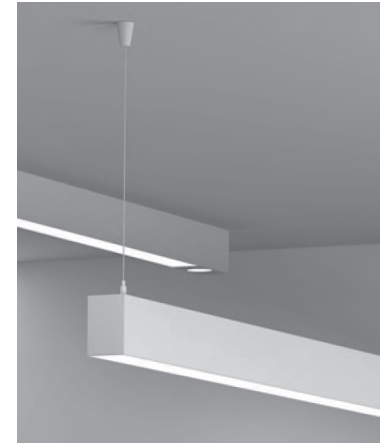

PROJECT	TYPE	CATALOG NUMBER
---------	------	----------------

Measurements in () are metric equivalents.

EF300 Series
SURFACE & SUSPENDED

Perfect Fit® technology Engineered to provide seamless lighting in any length, the fixture can be ordered to the nearest inch. Contractor cuttable design insures perfect installations with minimal coordination by allowing the electrician to trim up to six inches from the length of fixture during installation.

CONSTRUCTION

- 3.75" (95) wide x 3.94" (100) tall extruded aluminum housing
- Die-cast aluminum end caps with concealed fasteners
- Locking joiners allow units to be connected for long straight runs
- Powder coat finish

LED Source

- Available at three power levels up to 1200 lumens per foot
- Tight binning ensures color consistency within 2 MacAdam ellipses
- Dense pitch for uniform output
- **LED Downlight module, see components page 2**