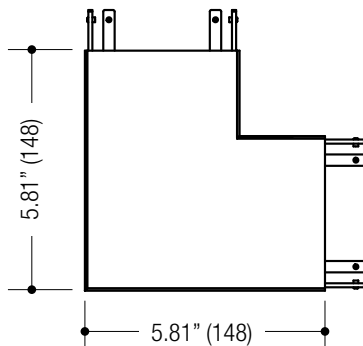

FOR LIT CORNER OPTIONS CONSULT FACTORY

5 YEAR WARRANTY
Limited

ORDERING INFO

SERIES	WATTAGE / FT	CRI / COLOR	LENS	DRIVER	TYPE	VOLTAGE	FINISH
EF3-C-M	000* None - Cover Required	0000* None - Cover Required	CV* Aluminum Cover	NA None	ELL (Unlit) 90° Elbow Horizontal TEE (Unlit) "T" 3-WAY 4WY (Unlit) "X" 4-WAY	0 None	BB Black WW White XX Custom
EF300 Medium LED -Wall Mount -Surface Mount -Suspended Mount							
EF3-C-M							

Ordering Example: **EF3-C-M-000-0000-CV-NA-ELL-0-BB**