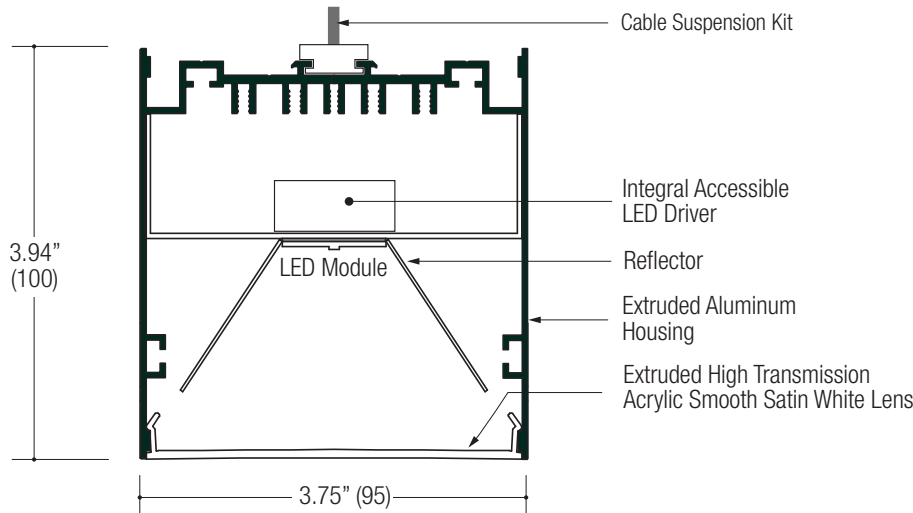

PROJECT	TYPE	CATALOG NUMBER
---------	------	----------------

Measurements in () are metric equivalents.

EF300 Series
SURFACE & SUSPENDED

Perfect Fit® technology Engineered to provide seamless lighting in any length, the fixture can be ordered to the nearest inch. Contractor cuttable design insures perfect installations with minimal coordination by allowing the electrician to trim up to six inches from the length of fixture during installation.

CONSTRUCTION

- 3.75" (95) wide x 3.94" (100) tall extruded aluminum housing
- Die-cast aluminum end caps with concealed fasteners
- Locking joiners allow units to be connected for long straight runs
- Powder coat finish

LED Source

- Available at three power levels up to 1200 lumens per foot
- Tight binning ensures color consistency within 2 MacAdam ellipses
- Dense pitch for uniform output
- **LED Downlight module, see components page 2**