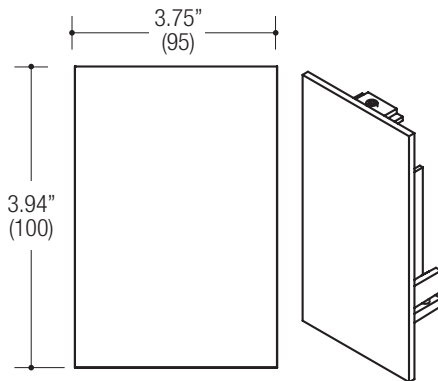

ENDC End Cap

ORDERING INFO

SERIES	FINISH
EF3-C-M-ENDC END CAP Mini LED Direct / Indirect Wall & Suspended Mount	BB Black WW White XX Custom

Wall Mounting Bracket (Ships full length of fixture)

Ordering Example: **EF3-C-M-ENDC-BB**