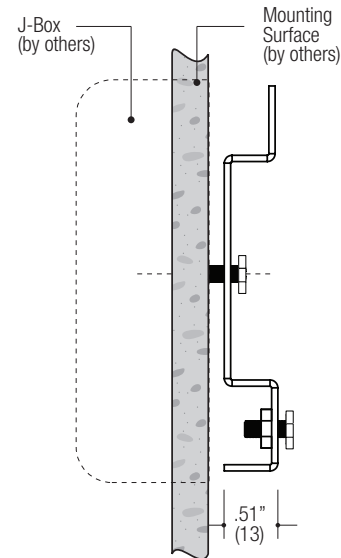

PROJECT	TYPE	CATALOG NUMBER

SUSP Suspension Kit

- Surface mount canopy
- Standard surface mounting hardware
- Aircraft Cable 6' overall length
- Fixture mounting hardware

SUPL Power Supply Kit

- Surface mount canopy
- Standard J-box surface mounting hardware
- Power supply line 6' overall length
- Connecting hardware
- Use with suspension kit to supply power

STEM Stem Kit

- Surface mount canopy
- Standard surface mounting hardware
- Extruded aluminum stem 6' overall length
- Fixture mounting hardware
- Includes power supply within stem

ORDERING INFO

SERIES	LENGTH	FINISH
EF3-SUSP SUSPENSION KIT	072 72" - 6' ft	SS Silver (EF3-SUSP only)
EF3-SUPL POWER SUPPLY KIT		BB Black WW White XX Custom
EF3-STEM STEM KIT		

Measurements in ( ) are metric equivalents.

Ordering Example: **EF3-SUSP-072-SS**

ENDC End Cap

ORDERING INFO

SERIES	FINISH
EF3-C-M-ENDC END CAP Mini LED Direct / Indirect Wall & Suspended Mount	BB Black WW White XX Custom

Wall Mounting Bracket (Ships full length of fixture)

Ordering Example: **EF3-C-M-ENDC-BB**