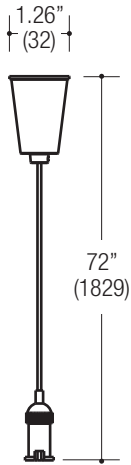

CONSTRUCTION

- 3.75" (95) wide x 3.94" (100) tall extruded aluminum housing
- Die-cast aluminum end caps with concealed fasteners
- Locking joiners allow units to be connected for long straight runs
- Powder coat finish

Ordering Example: **EF3-C-M-04F-8027-LN-D2-024-1-BB-SP-COM**

PROJECT	TYPE	CATALOG NUMBER
---------	------	----------------

Measurements in () are metric equivalents.

ELL
90° Elbow
Horizontal

TEE
90° 3-Way
Connection

4WY
90° 4-Way
Connection

FOR LIT CORNER OPTIONS CONSULT FACTORY

5 YEAR WARRANTY
Limited

ORDERING INFO

SERIES	WATTAGE / FT	CRI / COLOR	LENS	DRIVER	TYPE	VOLTAGE	FINISH
EF3-C-M	000* None - Cover Required	0000* None - Cover Required	CV* Aluminum Cover	NA None	ELL (Unlit) 90° Elbow Horizontal TEE (Unlit) "T" 3-WAY 4WY (Unlit) "X" 4-WAY	0 None	BB Black WW White XX Custom
EF300 Medium LED -Wall Mount -Surface Mount -Suspended Mount							
EF3-C-M							

Ordering Example: **EF3-C-M-000-0000-CV-NA-ELL-0-BB**

PROJECT	TYPE	CATALOG NUMBER
---------	------	----------------

SUSP Suspension Kit

- Surface mount canopy
- Standard surface mounting hardware
- Aircraft Cable 6' overall length
- Fixture mounting hardware