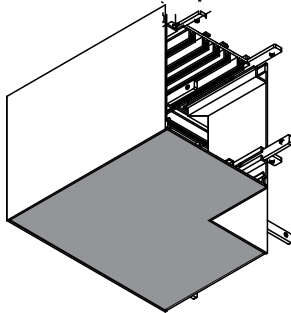

MOUNTING

- Surface mount
- Suspended cable mount
- Rigid pendant stem mount

LABELS

- Suitable for damp location

COMPONENTS

- See page 2 for EF300 series components (ie, L's, T's, End Caps, Mountings, etc.)

Ordering Example: **EF3-C-M-04F-8027-LN-D2-024-1-BB-SP-COM**

PROJECT	TYPE	CATALOG NUMBER
---------	------	----------------

Measurements in () are metric equivalents.

ELL
90° Elbow
Horizontal

TEE
90° 3-Way
Connection