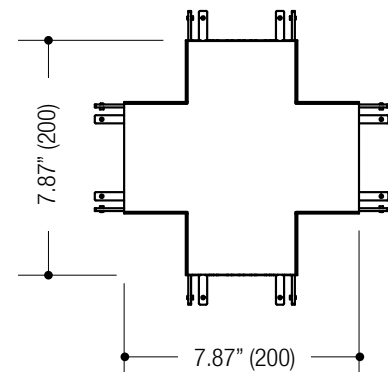

FOR LIT CORNER OPTIONS CONSULT FACTORY

5 YEAR WARRANTY
Limited

ORDERING INFO

SERIES	WATTAGE / FT	CRI / COLOR	LENS	DRIVER	TYPE	VOLTAGE	FINISH
EF3-C-M	000* None - Cover Required	0000* None - Cover Required	CV* Aluminum Cover	NA None	ELL (Unlit) 90° Elbow Horizontal TEE (Unlit) "T" 3-WAY 4WY (Unlit) "X" 4-WAY	0 None	BB Black WW White XX Custom
EF300 Medium LED -Wall Mount -Surface Mount -Suspended Mount							
EF3-C-M							

Ordering Example: **EF3-C-M-000-0000-CV-NA-ELL-0-BB**