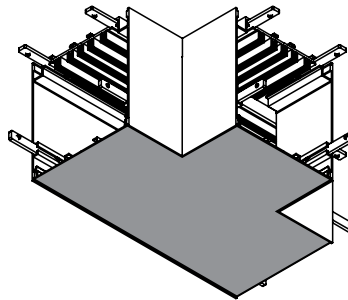

SERIES	WATTAGE / FT	CRI / COLOR	LENS	DRIVER	LENGTH	VOLTS	FINISH	MOUNTING	CONFIG.
EF3-C-M EF300 Medium LED -Wall Mount -Surface Mount -Suspended Mount	04F 04W LED 440 lm / ft nom.	80CRI	LN Satin white lens	D2 0-10V Dim. Driver (120-277V only)	024 24" 2ft 036 36" 3ft 048 48" 4ft 096 96" 8ft	1 120V U 120-277V 0 None	BB Black WW White XX Custom	SM Surface Mount	COM End Caps
		8030 - 3000K 8035 - 3500K 8040 - 4000K		D3 Lutron Hi-lume™ Forward Phase 2 Wire 1% (120V only)				<i>Consult factory for custom lengths or patterns</i>	EXT No End Caps
	90CRI	D4 Lutron Hi-lume™ 3 wire 1% (120-277V only)	SP Suspension Mount (Includes SUSP kit & SUPL kit)						
	9027 - 2700K 9030 - 3000K 9035 - 3500K	E4 Dimmable Lutron Hi-lume™ 1% EcoSystem™ LED driver (120-277V only)	ST Stem Mount (Includes STEM kit)						
	000* None - cover required	CV* Aluminum cover	NA None	WM Wall Mount Bracket					
EF3-C-M									

Ordering Example: **EF3-C-M-04F-8027-LN-D2-024-1-BB-SP-COM**

PROJECT	TYPE	CATALOG NUMBER
---------	------	----------------

Measurements in () are metric equivalents.

ELL
90° Elbow
Horizontal

TEE
90° 3-Way
Connection