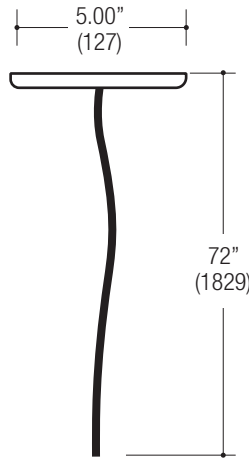

SUPL Power Supply Kit

- Surface mount canopy
- Standard J-box surface mounting hardware
- Power supply line 6' overall length
- Connecting hardware
- Use with suspension kit to supply power