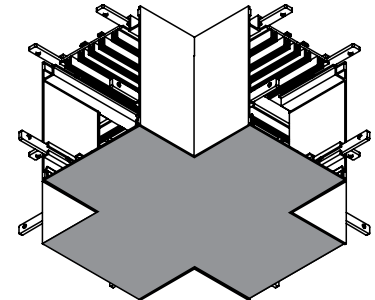

CONSTRUCTION

- 3.75" (95) wide x 3.94" (100) tall extruded aluminum housing
- Die-cast aluminum end caps with concealed fasteners
- Locking joiners allow units to be connected for long straight runs
- Powder coat finish

Ordering Example: **EF3-C-M-04F-8027-LN-D2-024-1-BB-SP-COM**

PROJECT	TYPE	CATALOG NUMBER
---------	------	----------------

Measurements in () are metric equivalents.

ELL
90° Elbow
Horizontal

TEE
90° 3-Way
Connection