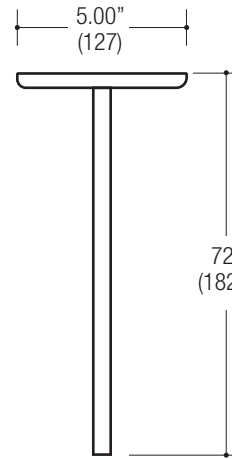

STEM Stem Kit

- Surface mount canopy
- Standard surface mounting hardware
- Extruded aluminum stem 6' overall length
- Fixture mounting hardware
- Includes power supply within stem

ORDERING INFO

SERIES	LENGTH	FINISH
EF3-SUSP SUSPENSION KIT	072 72" - 6' ft	SS Silver (EF3-SUSP only)
EF3-SUPL POWER SUPPLY KIT		BB Black WW White XX Custom
EF3-STEM STEM KIT		

Measurements in ( ) are metric equivalents.

Ordering Example: **EF3-SUSP-072-SS**