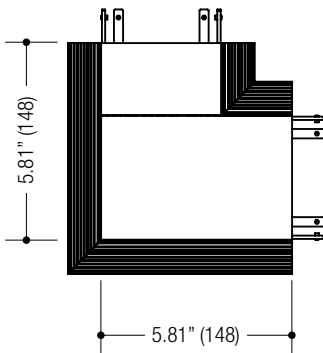

CONSTRUCTION

- 3.75" (95) wide x 4.00" (102) tall extruded aluminum housing
- Die-cast aluminum end caps with concealed fasteners
- Locking joiners allow units to be connected for long straight runs
- Powder coat finish

Ordering Example: **EF3-C-S-04F-8027-LN-D2-024-1-BB-COM**

PROJECT	TYPE	CATALOG NUMBER
---------	------	----------------

Measurements in () are metric equivalents.

ELL
90° Elbow
Horizontal

TEE
90° 3-Way
Connection

4WY
90° 4-Way
Connection

VEL
90° Elbow
Vertical

FOR LIT CORNER OPTIONS CONSULT FACTORY

**5 YEAR
WARRANTY**
Limited

ORDERING INFO

SERIES	WATTAGE / FT	CRI / COLOR	LENS	DRIVER	TYPE	VOLTAGE	FINISH
EF3-C-S	000* None - Cover Required	0000* None - Cover Required	CV* Aluminum Cover	NA None	ELL (Unlit) 90° Elbow Horizontal TEE (Unlit) "T" 3-WAY 4WY (Unlit) "X" 4-WAY VEL (Unlit) 90° Elbow Vertical	0 None	BB Black WW White XX Custom
EF300 Medium LED Recessed Trimless							
EF3-C-S							