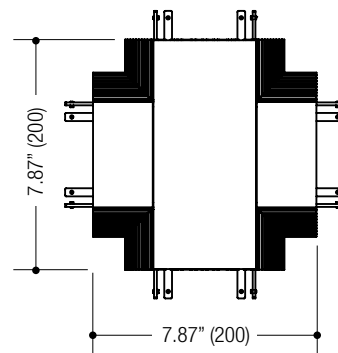

FOR LIT CORNER OPTIONS CONSULT FACTORY

**5 YEAR
WARRANTY**
Limited

ORDERING INFO

SERIES	WATTAGE / FT	CRI / COLOR	LENS	DRIVER	TYPE	VOLTAGE	FINISH
EF3-C-S	000* None - Cover Required	0000* None - Cover Required	CV* Aluminum Cover	NA None	ELL (Unlit) 90° Elbow Horizontal TEE (Unlit) "T" 3-WAY 4WY (Unlit) "X" 4-WAY VEL (Unlit) 90° Elbow Vertical	0 None	BB Black WW White XX Custom
EF300 Medium LED Recessed Trimless							
EF3-C-S							

Ordering Example: **EF3-C-S-000-0000-CV-NA-ELL-0-BB**