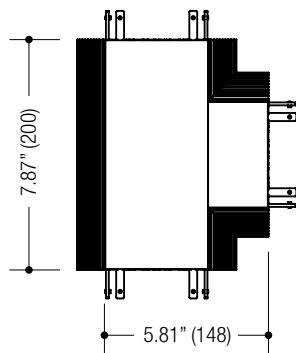

FOR LIT CORNER OPTIONS CONSULT FACTORY

**5 YEAR
WARRANTY**
Limited

ORDERING INFO

SERIES	WATTAGE / FT	CRI / COLOR	LENS	DRIVER	TYPE	VOLTAGE	FINISH
EF3-C-S	000* None - Cover Required	0000* None - Cover Required	CV* Aluminum Cover	NA None	ELL (Unlit) 90° Elbow Horizontal TEE (Unlit) "T" 3-WAY 4WY (Unlit) "X" 4-WAY VEL (Unlit) 90° Elbow Vertical	0 None	BB Black WW White XX Custom
EF300 Medium LED Recessed Trimless							
EF3-C-S							

Ordering Example: **EF3-C-S-000-0000-CV-NA-ELL-0-BB**