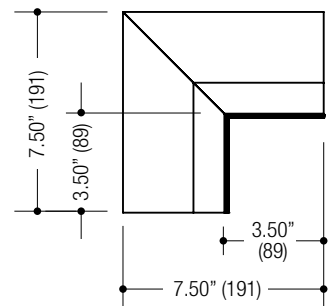

FOR LIT CORNER OPTIONS CONSULT FACTORY

**5 YEAR
WARRANTY**
Limited

ORDERING INFO

SERIES	WATTAGE / FT	CRI / COLOR	LENS	DRIVER	TYPE	VOLTAGE	FINISH
EF3-C-S	000* None - Cover Required	0000* None - Cover Required	CV* Aluminum Cover	NA None	ELL (Unlit) 90° Elbow Horizontal TEE (Unlit) "T" 3-WAY 4WY (Unlit) "X" 4-WAY VEL (Unlit) 90° Elbow Vertical	0 None	BB Black WW White XX Custom
EF300 Medium LED Recessed Trimless							
EF3-C-S							

Ordering Example: **EF3-C-S-000-0000-CV-NA-ELL-0-BB**