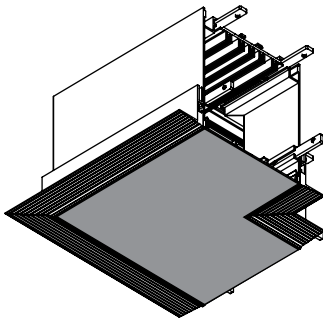

CONSTRUCTION

- 3.75" (95) wide x 4.00" (102) tall extruded aluminum housing
- Die-cast aluminum end caps with concealed fasteners
- Locking joiners allow units to be connected for long straight runs
- Powder coat finish

Ordering Example: **EF3-C-S-04F-8027-LN-D2-024-1-BB-COM**

PROJECT	TYPE	CATALOG NUMBER
---------	------	----------------

Measurements in () are metric equivalents.

ELL
90° Elbow
Horizontal

TEE
90° 3-Way
Connection