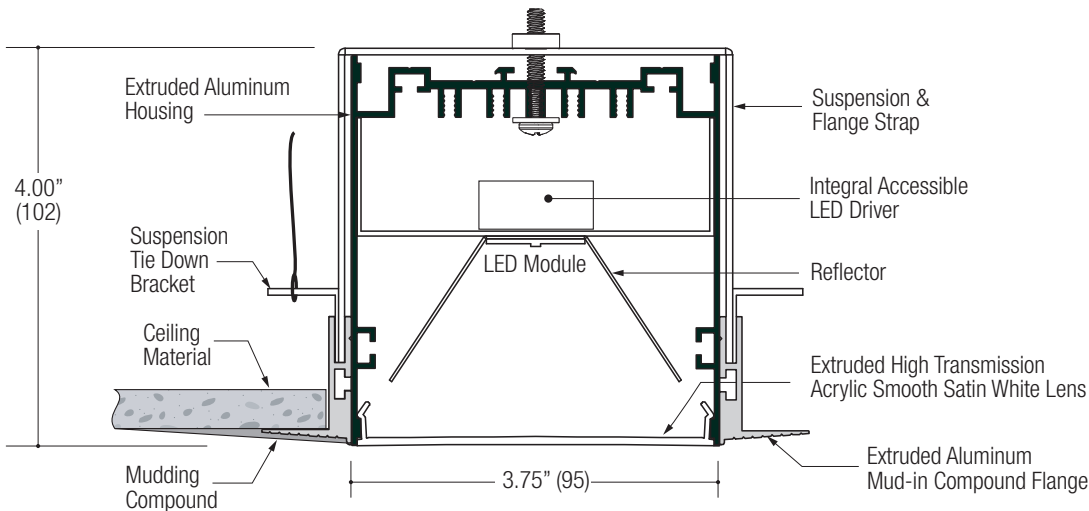

PROJECT	TYPE	CATALOG NUMBER
---------	------	----------------

Measurements in () are metric equivalents.

**EF300 Series
RECESSED TRIMLESS**

Perfect Fit® technology Engineered to provide seamless lighting in any length, the fixture can be ordered to the nearest inch. Contractor cuttable design insures perfect installations with minimal coordination by allowing the electrician to trim up to six inches from the length of fixture during installation.

CONSTRUCTION

- 3.75" (95) wide x 4.00" (102) tall extruded aluminum housing
- Die-cast aluminum end caps with concealed fasteners
- Locking joiners allow units to be connected for long straight runs
- Powder coat finish

LED Source

- Available at three power levels up to 1000 lumens per foot
- Tight binning ensures color consistency within 2 MacAdam ellipses
- Dense pitch for uniform output
- **LED Downlight module, see components page 2**