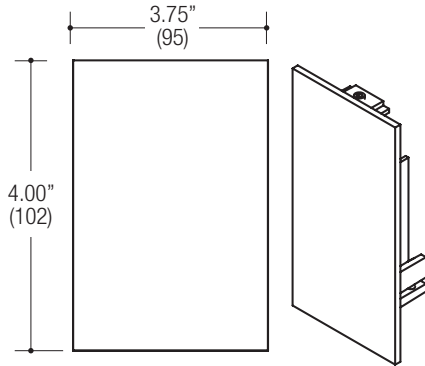

CONSTRUCTION

- 3.75" (95) wide x 4.00" (102) tall extruded aluminum housing
- Die-cast aluminum end caps with concealed fasteners
- Locking joiners allow units to be connected for long straight runs
- Powder coat finish

Ordering Example: **EF3-C-S-04F-8027-LN-D2-024-1-BB-COM**

PROJECT	TYPE	CATALOG NUMBER
---------	------	----------------

Measurements in () are metric equivalents.

ELL
90° Elbow
Horizontal

TEE
90° 3-Way
Connection

Ordering Example: **EF3-C-S-000-0000-CV-NA-ELL-0-BB**

PROJECT

TYPE

CATALOG NUMBER

Measurements in () are metric equivalents.

ENDC
End Cap

ORDERING INFO

SERIES	FINISH
EF3-C-S-ENDC END CAP Medium LED Recessed Trimless	BB Black WW White XX Custom
EF3-C-S-ENDC	