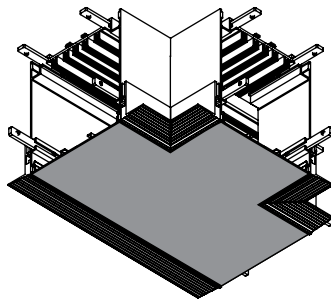

CONSTRUCTION

- 3.75" (95) wide x 4.00" (102) tall extruded aluminum housing
- Die-cast aluminum end caps with concealed fasteners
- Locking joiners allow units to be connected for long straight runs
- Powder coat finish

Ordering Example: **EF3-C-S-04F-8027-LN-D2-024-1-BB-COM**

PROJECT	TYPE	CATALOG NUMBER
---------	------	----------------

Measurements in () are metric equivalents.

ELL
90° Elbow
Horizontal

TEE
90° 3-Way
Connection