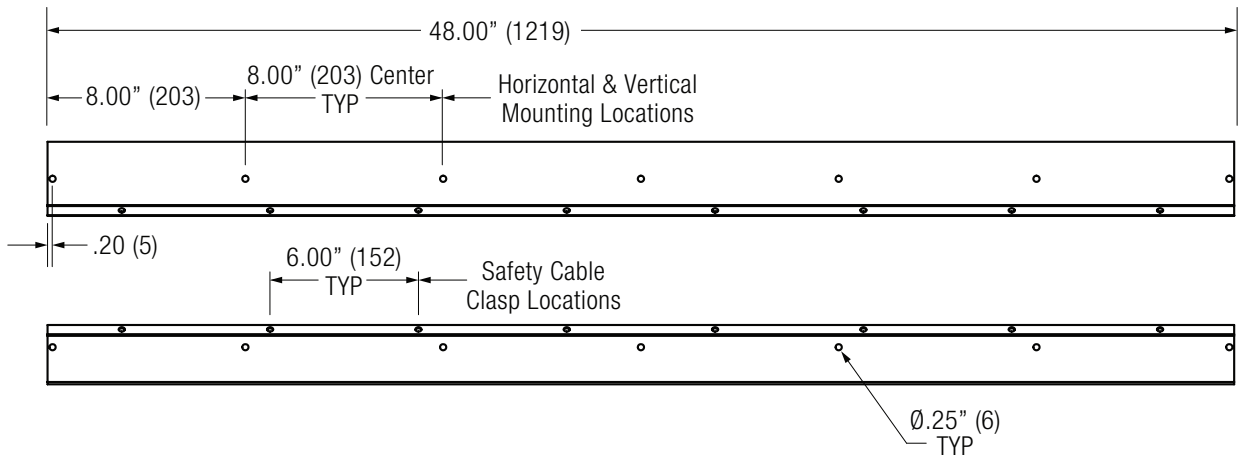

PROJECT	TYPE	CATALOG NUMBER
---------	------	----------------

HORIZONTAL MOUNTING

CHANNEL PROFILE

Specifications

- All steel construction
- Field Cuttable

VERTICAL MOUNTING

ORDERING INFO

SERIES	LENGTH (Whole Inches)	FINISH
EF4MTGR EF400 Magnetic Mounting Rail for EF400 Fixtures For use when EF400 System channel is not used	048 48" Length	BB Black Powder Coat WW White Powder Coat
EF4MTGR	048	

Ordering Example: **EF4MTGR-048-BB**