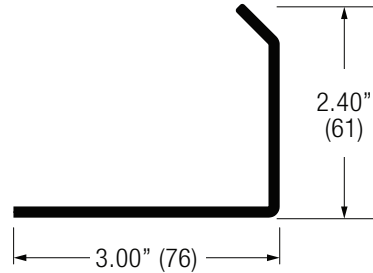

PROJECT	TYPE	CATALOG NUMBER
---------	------	----------------

HORIZONTAL MOUNTING

CHANNEL PROFILE

Specifications

- All steel construction
- Field Cuttable

VERTICAL MOUNTING

ORDERING INFO

SERIES	LENGTH (Whole Inches)	FINISH
EF4MTGR EF400 Magnetic Mounting Rail for EF400 Fixtures For use when EF400 System channel is not used	048 48" Length	BB Black Powder Coat WW White Powder Coat
EF4MTGR	048	