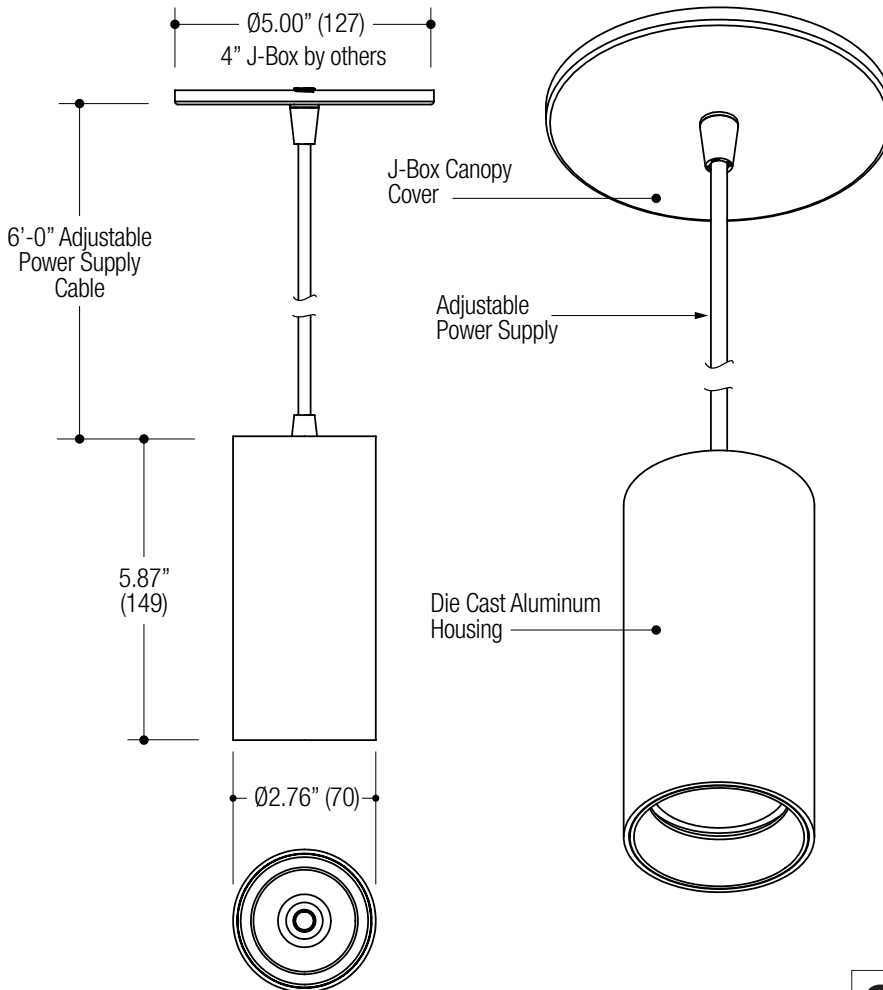

LED

INTEGRAL DRIVER

SMALL

PROJECT	TYPE	CATALOG NUMBER
---------	------	----------------

Measurements in () are metric equivalents.

Specifications

PENDANT HOUSING

- Single downlight accent fixture / small size
- 2.76" Diameter cylindrical shape
- Die cast aluminum housing
- LED optical grade reflector
- 5" diameter canopy
- Powder coat finish

ELECTRICAL

- Fully integral LED driver
- Phase dimmable power supply

MOUNTING

- Directly to junction box
- Surface canopy with 6' adjustable cable
- and hardware supplied

LABELS

- Suitable for damp location

ValuDIM™

ORDERING INFO

SERIES	WATTAGE	CRI / COLOR	BEAM	POWER SUPPLY	VOLTAGE	FINISH
JULRPB JULIE PENDANT Die-Cast Aluminum Small Downlight	13C 13W LED 1152lm delivered	8027 80CRI / 2700K 8030 80CRI / 3000K 8035 80CRI / 3500K 8040 80CRI / 4000K 9227 92CRI / 2700K 9230 92CRI / 3000K 9235 92CRI / 3500K 9240 92CRI / 4000K	N Narrow 12° M Medium 25° W Wide 35° V Very Wide 55°	D1 Phase Dimming	1 120V	BB All Black WB White with Black Bezel WW All White SB Silver with Black Bezel Consult factory for custom colors
	ValuDIM™ 15V 15W LED / 710lm delivered Delivered @ 92CRI / 3000K Narrow Beam	9220 92CRI / 3000-2000K Warm Dimming (ValuDIM Only)				

Telephone: 818-885-1335
Toll Free: 855-885-1335
Fax: 818-576-1335

www.lfillumination.com
rev:101918

OPTICAL ACCESSORY	DESCRIPTION	LIGHT SOURCE
		SMALL
		• 60mm LED
	Hex Cell Louver	OPT-TRA19B-HXL Ø2.36" (60mm) nom.
	Diffusion Lens	OPT-TRA19B-P-DFL Ø2.36" (60mm) nom.
	Linear Spread Lens	OPT-TRA19B-P-LSL Ø2.36" (60mm) nom.
	Prismatic Spread Lens	OPT-TRA19B-P-PSL Ø2.36" (60mm) nom.