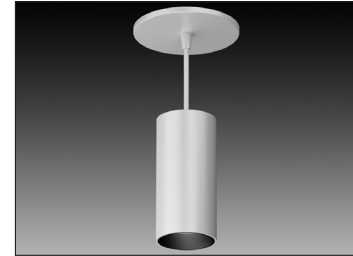

LED

INTEGRAL DRIVER

SMALL

PROJECT	TYPE	CATALOG NUMBER
---------	------	----------------

Measurements in () are metric equivalents.

Specifications

PENDANT HOUSING

- Single downlight accent fixture / small size
- 2.76" Diameter cylindrical shape
- Die cast aluminum housing
- LED optical grade reflector
- 5" diameter canopy
- Powder coat finish

LED SOURCE

- CREE 13W / 1152lm, (@ 80CRI / 3000K)
- ValuDIM™ Warm dimming
- Field replaceable optics available
- Will accept 1 additional media accessory
- Through ventilation passively cooled thermal management

ELECTRICAL

- Fully integral LED driver
- Phase dimmable power supply

MOUNTING

- Directly to junction box
- Surface canopy with 6' adjustable cable
- and hardware supplied

LABELS

- Suitable for damp location

ValuDIM™

ORDERING INFO

SERIES	WATTAGE	CRI / COLOR	BEAM	POWER SUPPLY	VOLTAGE	FINISH
JULRPB JULIE PENDANT Die-Cast Aluminum Small Downlight	13C 13W LED 1152lm delivered	8027 80CRI / 2700K 8030 80CRI / 3000K 8035 80CRI / 3500K 8040 80CRI / 4000K 9227 92CRI / 2700K 9230 92CRI / 3000K 9235 92CRI / 3500K 9240 92CRI / 4000K	N Narrow 12° M Medium 25° W Wide 35° V Very Wide 55°	D1 Phase Dimming	1 120V	BB All Black WB White with Black Bezel WW All White SB Silver with Black Bezel Consult factory for custom colors
	ValuDIM™ 15V 15W LED / 710lm delivered Delivered @ 92CRI / 3000K Narrow Beam	9220 92CRI / 3000-2000K Warm Dimming (ValuDIM Only)				