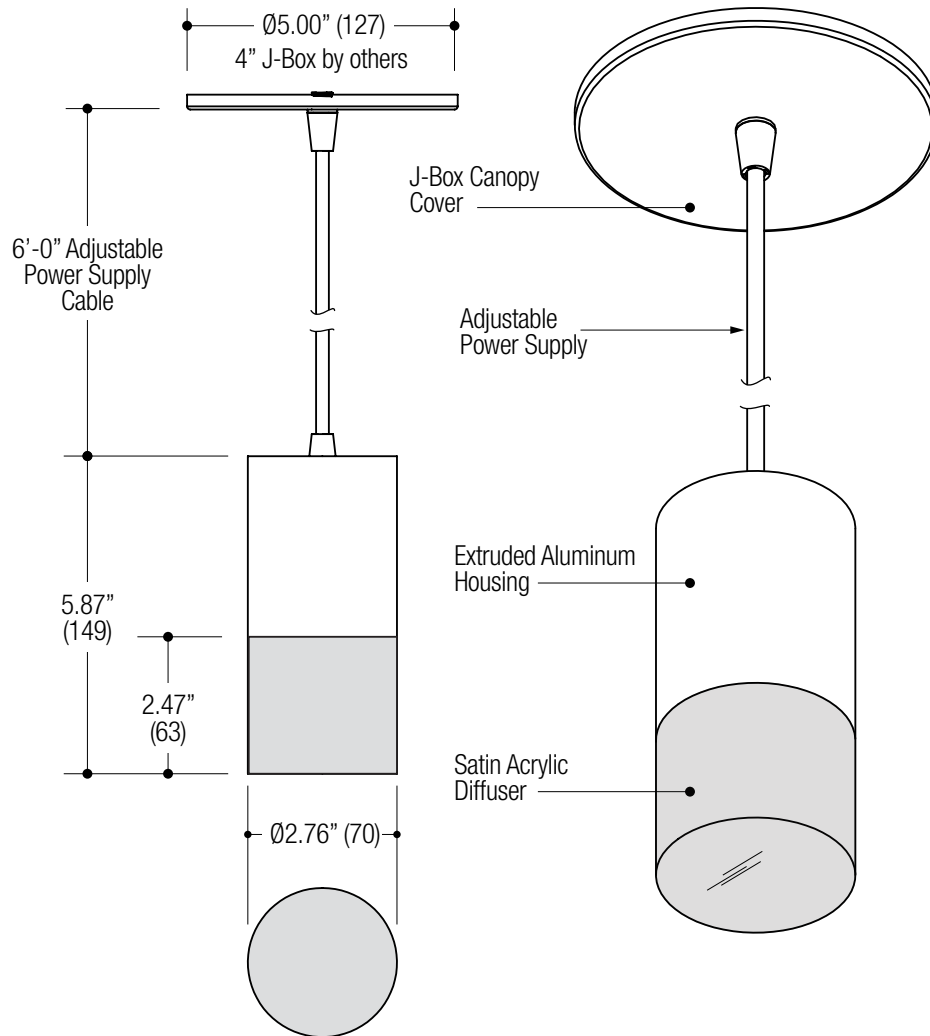

PROJECT	TYPE	CATALOG NUMBER
---------	------	----------------

Measurements in () are metric equivalents.

Specifications

PENDANT HOUSING

- Single downlight accent fixture / small size
- 2.76" Diameter cylindrical shape
- Die cast aluminum housing
- LED optical grade reflector
- 5" diameter canopy
- Satin acrylic diffuser
- Powder coat finish

LED SOURCE

- CREE
- Through ventilation passively cooled thermal management

ELECTRICAL

- Fully integral LED driver
- Phase dimmable power supply

MOUNTING

- Directly to junction box
- Surface canopy with 6' adjustable cable and hardware supplied

LABELS

- Suitable for damp location

**5 YEAR
WARRANTY**

Limited

ORDERING INFO

SERIES	WATTAGE	CRI / COLOR	BEAM	POWER SUPPLY	VOLTAGE	FINISH
KATRPB KATE ROUND PENDANT Small Downlight	08C 08W LED 391 lm del.	9530 95CRI / 3000K	X Acrylic Diffuser	D1 Phase Dimming (120V only)	1 120V	BB Black WW White SS Silver Consult factory for custom colors