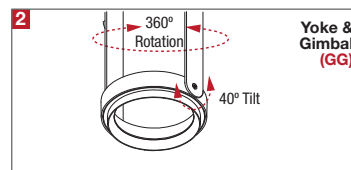

### DESCRIPTION

- One light recessed accent / downlight - small size
- All steel 18GA construction with powder coat finish
- Trimless insert with 4" x 4" open aperture
- Perforated metal mesh frame for mudding right to the aperture
- Vent holes for cooler operating temperature
- Knife-like trimless aperture edge with angle sleeve walls for clean look
- **Ceiling Cut-Out - 7.06" x 8.38"**

### LAMPS (not included)

- 12V MR16 50W max - Derate Labels Available
- CMHMR16 in 20W or 39W
- LED Retrofit 15W max - Works with SORAA®
- Accepts up to 2 or more optical accessories, dependent on lamp
- Single gimbal lamp holder with up to 40° x 40° tilt aiming
- Yoke with 360°+ rotation
- Regressed adjustable yoke
- Bi-Directional Horizontal travel for extreme aiming