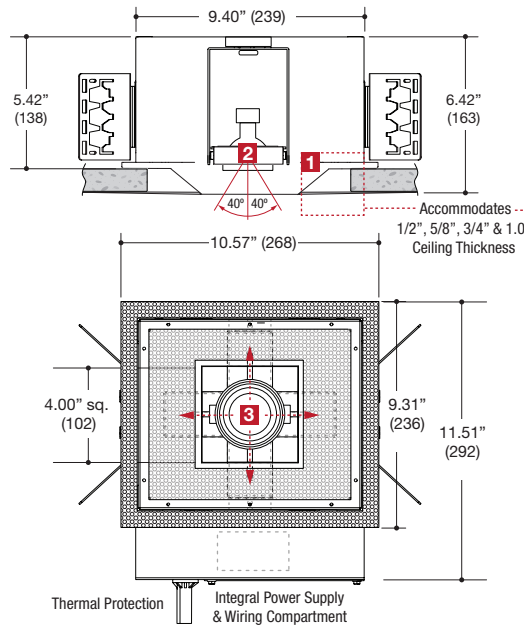

### DESCRIPTION

- One light recessed accent / downlight - small size
- All steel 18GA construction with powder coat finish
- Trimless insert with 4" x 4" open aperture
- Perforated metal mesh frame for mudding right to the aperture
- Vent holes for cooler operating temperature
- Knife-like trimless aperture edge with angle sleeve walls for clean look
- **Ceiling Cut-Out - 7.06" x 8.38"**

### LAMPS (not included)

- 12V MR16 50W max - Derate Labels Available
- CMHMR16 in 20W or 39W
- LED Retrofit 15W max - Works with SORAA®
- Accepts up to 2 or more optical accessories, dependent on lamp
- Single gimbal lamp holder with up to 40° x 40° tilt aiming
- Yoke with 360°+ rotation
- Regressed adjustable yoke
- Bi-Directional Horizontal travel for extreme aiming