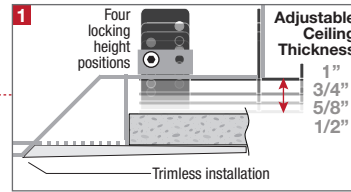

### DESCRIPTION

- One light recessed accent / downlight - small size
- All steel 18GA construction with powder coat finish
- Trimless insert with 4" x 4" open aperture
- Perforated metal mesh frame for mudding right to the aperture
- Vent holes for cooler operating temperature
- Knife-like trimless aperture edge with angle sleeve walls for clean look
- **Ceiling Cut-Out - 7.06" x 8.38"**