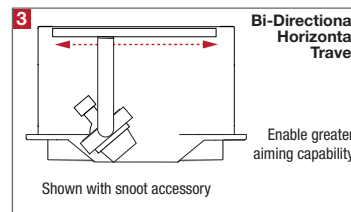

### DESCRIPTION

- One light recessed accent / downlight - small size
- All steel 18GA construction with powder coat finish
- Trimless insert with 4" x 4" open aperture
- Perforated metal mesh frame for mudding right to the aperture
- Vent holes for cooler operating temperature
- Knife-like trimless aperture edge with angle sleeve walls for clean look
- **Ceiling Cut-Out - 7.06" x 8.38"**