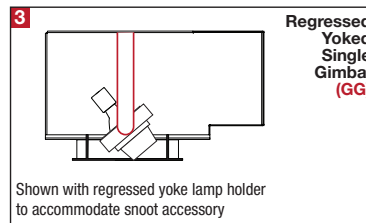

PROJECT	TYPE	CATALOG NUMBER
---------	------	----------------

DESCRIPTION

- One light recessed accent / downlight - large size
- All steel 18GA construction with powder coat finish
- 1" Trim flange with 6.50" x 6.50" open aperture
- Trim flange removable for maintenance
- Vent holes for cooler operating temperature
- Trim features deep sleeve to conceal inner components
- **Ceiling Cut-Out - 7.12" x 7.40"**

LAMPS (not included)

- 120V PAR30 Halogen 75W max - Derate Labels Available
- PAR30MH 20W, 39W or 70W
- PAR30 20W LED Retrofit
- Double gimbal lamp holder with up to 40° x 40° tilt aiming
- Accepts up to 2 or more optical accessories, dependent on lamp
- Trim mounted double gimbal standard with optional single gimbal flush yoke, regressed yoke or adjusting retractable yoke

ELECTRICAL

- Integral metal halide ballast (no power supply for line voltage lamps)
- Electrical wiring compartment integrated into housing construction
- Thermal protection
- Easy maintenance access through ceiling opening
- Rated for through-branch wiring
- Dimmable (line voltage only)