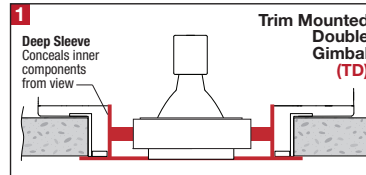

PROJECT	TYPE	CATALOG NUMBER
---------	------	----------------

DESCRIPTION

- One light recessed accent / downlight - large size
- All steel 18GA construction with powder coat finish
- 1" Trim flange with 6.50" x 6.50" open aperture
- Trim flange removable for maintenance
- Vent holes for cooler operating temperature
- Trim features deep sleeve to conceal inner components
- **Ceiling Cut-Out - 7.12" x 7.40"**

LAMPS (not included)

- 120V PAR30 Halogen 75W max - Derate Labels Available
- PAR30MH 20W, 39W or 70W
- PAR30 20W LED Retrofit
- Double gimbal lamp holder with up to 40° x 40° tilt aiming
- Accepts up to 2 or more optical accessories, dependent on lamp
- Trim mounted double gimbal standard with optional single gimbal flush yoke, regressed yoke or adjusting retractable yoke

ELECTRICAL

- Integral metal halide ballast (no power supply for line voltage lamps)
- Electrical wiring compartment integrated into housing construction
- Thermal protection
- Easy maintenance access through ceiling opening
- Rated for through-branch wiring
- Dimmable (line voltage only)