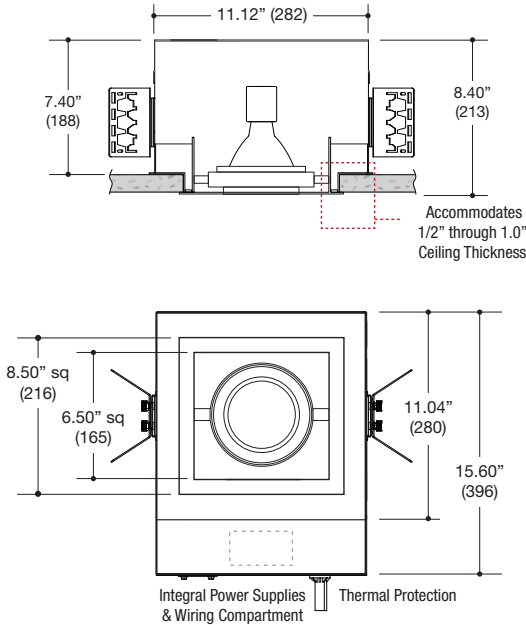

PROJECT	TYPE	CATALOG NUMBER
---------	------	----------------

DESCRIPTION

- One light recessed accent / downlight - large size
- All steel 18GA construction with powder coat finish
- 1" Trim flange with 6.50" x 6.50" open aperture
- Trim flange removable for maintenance
- Vent holes for cooler operating temperature
- Trim features deep sleeve to conceal inner components
- **Ceiling Cut-Out - 7.12" x 7.40"**

LAMPS (not included)

- 120V PAR30 Halogen 75W max - Derate Labels Available
- PAR30MH 20W, 39W or 70W
- PAR30 20W LED Retrofit
- Double gimbal lamp holder with up to 40° x 40° tilt aiming
- Accepts up to 2 or more optical accessories, dependent on lamp
- Trim mounted double gimbal standard with optional single gimbal flush yoke, regressed yoke or adjusting retractable yoke

ELECTRICAL

- Integral metal halide ballast (no power supply for line voltage lamps)
- Electrical wiring compartment integrated into housing construction
- Thermal protection
- Easy maintenance access through ceiling opening
- Rated for through-branch wiring
- Dimmable (line voltage only)