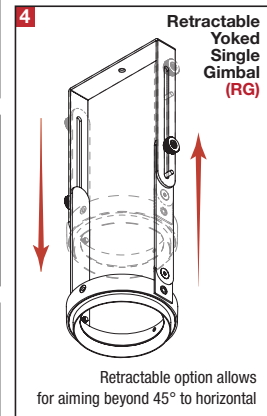

PROJECT	TYPE	CATALOG NUMBER
---------	------	----------------

DESCRIPTION

- One light recessed accent / downlight - large size
- All steel 18GA construction with powder coat finish
- 1" Trim flange with 6.50" x 6.50" open aperture
- Trim flange removable for maintenance
- Vent holes for cooler operating temperature
- Trim features deep sleeve to conceal inner components
- **Ceiling Cut-Out - 7.12" x 7.40"**

LAMPS (not included)

- 120V PAR30 Halogen 75W max - Derate Labels Available
- PAR30MH 20W, 39W or 70W
- PAR30 20W LED Retrofit
- Double gimbal lamp holder with up to 40° x 40° tilt aiming
- Accepts up to 2 or more optical accessories, dependent on lamp
- Trim mounted double gimbal standard with optional single gimbal flush yoke, regressed yoke or adjusting retractable yoke

ELECTRICAL

- Integral metal halide ballast (no power supply for line voltage lamps)
- Electrical wiring compartment integrated into housing construction
- Thermal protection
- Easy maintenance access through ceiling opening
- Rated for through-branch wiring
- Dimmable (line voltage only)