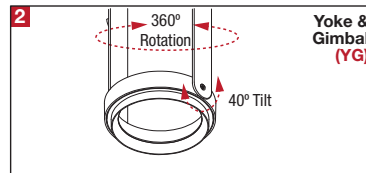

PROJECT	TYPE	CATALOG NUMBER
---------	------	----------------

DESCRIPTION

- One light recessed accent / downlight - large size
- All steel 18GA construction with powder coat finish
- 1" Trim flange with 6.50" x 6.50" open aperture
- Trim flange removable for maintenance
- Vent holes for cooler operating temperature
- Trim features deep sleeve to conceal inner components
- **Ceiling Cut-Out - 7.12" x 7.40"**

LAMPS (not included)

- 120V PAR30 Halogen 75W max - Derate Labels Available
- PAR30MH 20W, 39W or 70W
- PAR30 20W LED Retrofit
- Double gimbal lamp holder with up to 40° x 40° tilt aiming
- Accepts up to 2 or more optical accessories, dependent on lamp
- Trim mounted double gimbal standard with optional single gimbal flush yoke, regressed yoke or adjusting retractable yoke