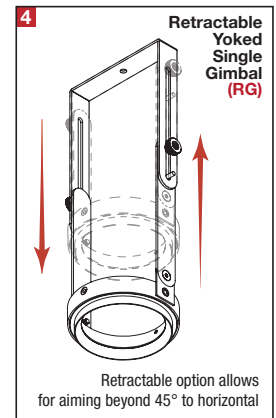

PROJECT	TYPE	CATALOG NUMBER
---------	------	----------------

DESCRIPTION

- Three light recessed accent / downlight - large size
- All steel 18GA construction with powder coat finish
- 1" Trim flange with 6.50" x 19.50" open aperture
- Trim flange removable for maintenance
- Vent holes for cooler operating temperature
- Trim features deep sleeve to conceal inner components
- **Ceiling Cut-Out - 7.12" x 20.50"**

LAMPS (not included)

- T4 / T6 G12 20W, 39W, or 70W
- Integral aluminum reflectors in narrow, medium, and wide beams
- Accepts up to 2 or more optical accessories, dependent on lamp
- Double gimbal lamp holder with up to 40° x 40° tilt aiming
- Accepts up to 2 or more optical accessories, dependent on lamp
- Trim mounted double gimbal standard with optional single gimbal flush yoke, regressed yoke or adjusting retractable yoke

ELECTRICAL

- Integral metal halide ballast
- Electrical wiring compartment integrated into housing construction
- Thermal protection
- Easy maintenance access through ceiling opening
- Rated for through-branch wiring