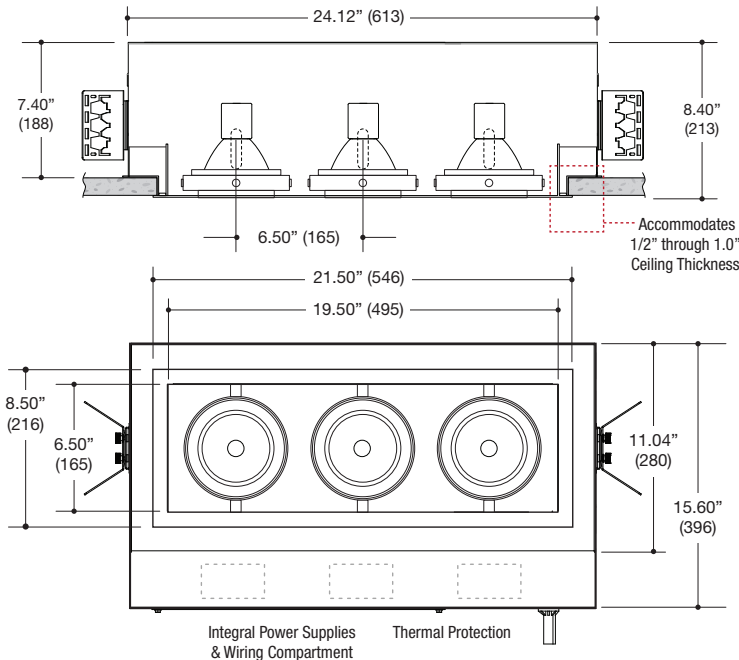

PROJECT	TYPE	CATALOG NUMBER
---------	------	----------------

DESCRIPTION

- Three light recessed accent / downlight - large size
- All steel 18GA construction with powder coat finish
- 1" Trim flange with 6.50" x 19.50" open aperture
- Trim flange removable for maintenance
- Vent holes for cooler operating temperature
- Trim features deep sleeve to conceal inner components
- **Ceiling Cut-Out - 7.12" x 20.50"**

LAMPS (not included)

- T4 / T6 G12 20W, 39W, or 70W
- Integral aluminum reflectors in narrow, medium, and wide beams
- Accepts up to 2 or more optical accessories, dependent on lamp
- Double gimbal lamp holder with up to 40° x 40° tilt aiming
- Accepts up to 2 or more optical accessories, dependent on lamp
- Trim mounted double gimbal standard with optional single gimbal flush yoke, regressed yoke or adjusting retractable yoke

ELECTRICAL

- Integral metal halide ballast
- Electrical wiring compartment integrated into housing construction
- Thermal protection
- Easy maintenance access through ceiling opening
- Rated for through-branch wiring