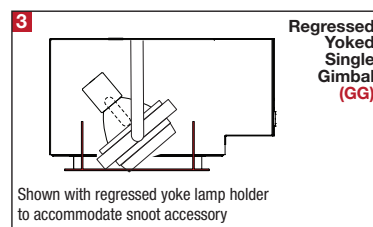

PROJECT	TYPE	CATALOG NUMBER
---------	------	----------------

DESCRIPTION

- Three light recessed accent / downlight - large size
- All steel 18GA construction with powder coat finish
- 1" Trim flange with 6.50" x 19.50" open aperture
- Trim flange removable for maintenance
- Vent holes for cooler operating temperature
- Trim features deep sleeve to conceal inner components
- **Ceiling Cut-Out - 7.12" x 20.50"**

LAMPS (not included)

- T4 / T6 G12 20W, 39W, or 70W
- Integral aluminum reflectors in narrow, medium, and wide beams
- Accepts up to 2 or more optical accessories, dependent on lamp
- Double gimbal lamp holder with up to 40° x 40° tilt aiming
- Accepts up to 2 or more optical accessories, dependent on lamp
- Trim mounted double gimbal standard with optional single gimbal flush yoke, regressed yoke or adjusting retractable yoke

ELECTRICAL

- Integral metal halide ballast
- Electrical wiring compartment integrated into housing construction
- Thermal protection
- Easy maintenance access through ceiling opening
- Rated for through-branch wiring