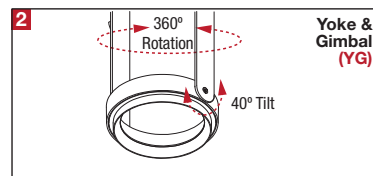

PROJECT	TYPE	CATALOG NUMBER
---------	------	----------------

DESCRIPTION

- Three light recessed accent / downlight - large size
- All steel 18GA construction with powder coat finish
- 1" Trim flange with 6.50" x 19.50" open aperture
- Trim flange removable for maintenance
- Vent holes for cooler operating temperature
- Trim features deep sleeve to conceal inner components
- **Ceiling Cut-Out - 7.12" x 20.50"**

LAMPS (not included)

- T4 / T6 G12 20W, 39W, or 70W
- Integral aluminum reflectors in narrow, medium, and wide beams
- Accepts up to 2 or more optical accessories, dependent on lamp
- Double gimbal lamp holder with up to 40° x 40° tilt aiming
- Accepts up to 2 or more optical accessories, dependent on lamp
- Trim mounted double gimbal standard with optional single gimbal flush yoke, regressed yoke or adjusting retractable yoke