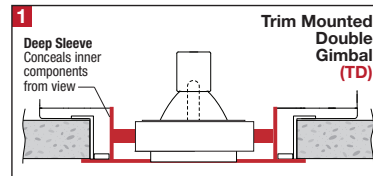

PROJECT	TYPE	CATALOG NUMBER
---------	------	----------------

DESCRIPTION

- Three light recessed accent / downlight - large size
- All steel 18GA construction with powder coat finish
- 1" Trim flange with 6.50" x 19.50" open aperture
- Trim flange removable for maintenance
- Vent holes for cooler operating temperature
- Trim features deep sleeve to conceal inner components
- **Ceiling Cut-Out - 7.12" x 20.50"**

LAMPS (not included)

- T4 / T6 G12 20W, 39W, or 70W
- Integral aluminum reflectors in narrow, medium, and wide beams
- Accepts up to 2 or more optical accessories, dependent on lamp
- Double gimbal lamp holder with up to 40° x 40° tilt aiming
- Accepts up to 2 or more optical accessories, dependent on lamp
- Trim mounted double gimbal standard with optional single gimbal flush yoke, regressed yoke or adjusting retractable yoke

ELECTRICAL

- Integral metal halide ballast
- Electrical wiring compartment integrated into housing construction
- Thermal protection
- Easy maintenance access through ceiling opening
- Rated for through-branch wiring