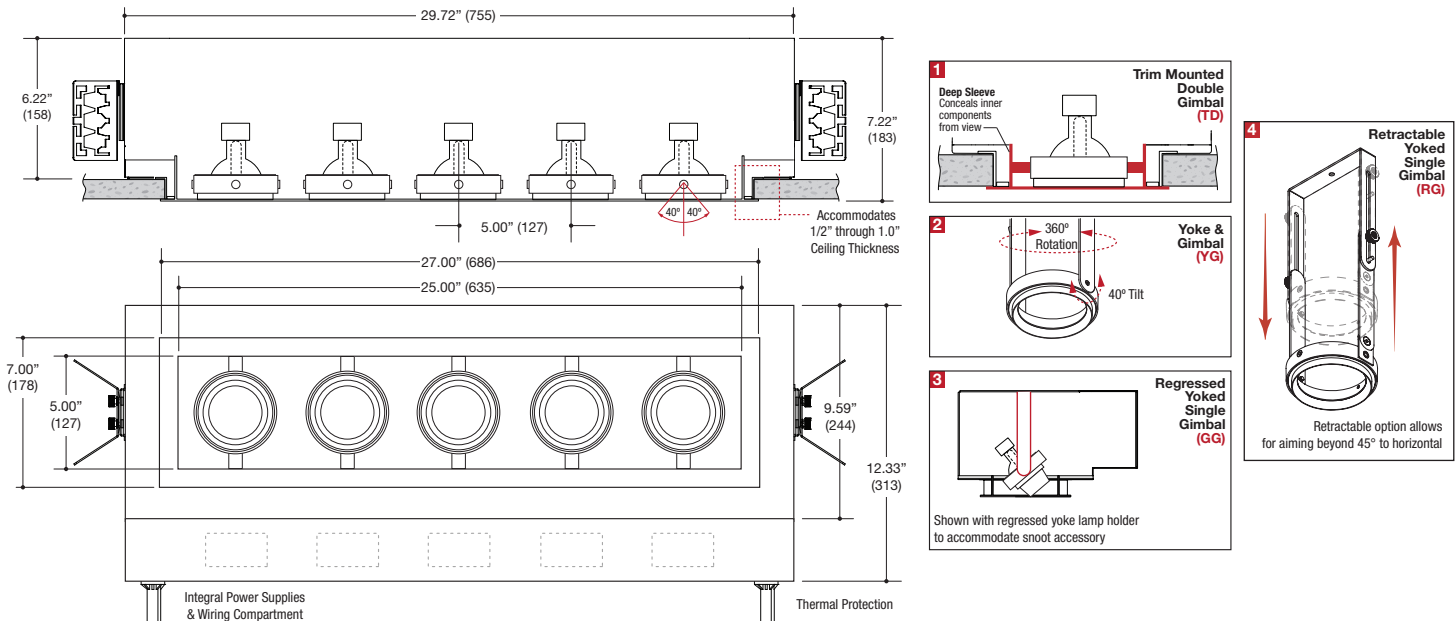

#### DESCRIPTION

- Five light recessed accent / downlight - medium size
- All steel 18GA construction with powder coat finish
- 1" Trim flange with 5" x 25" open aperture
- Trim flange removable for maintenance
- Vent holes for cooler operating temperature
- Trim features deep sleeve to conceal inner components
- **Ceiling Cut-Out - 6.12" x 26.12"**

#### LAMPS (not included)

- T4 GU6.5 lamps in 20W or 39W - Derate Labels Available
- Integral aluminum reflectors in narrow, medium, and wide beams
- Accepts up to 2 or more optical accessories, dependent on lamp
- Double gimbal lamp holder with up to 40° x 40° tilt aiming
- Trim mounted double gimbal standard with optional single gimbal flush yoke, regressed yoke or adjusting retractable yoke