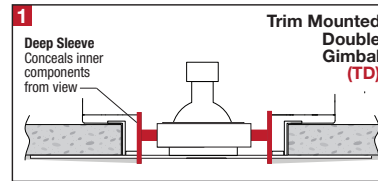

PROJECT	TYPE	CATALOG NUMBER
---------	------	----------------

DESCRIPTION

- Two light recessed accent / downlight - small size
- All steel 18GA construction with powder coat finish
- Trimless insert with 4" x 8" open aperture
- Perforated metal mesh frame for mudding right to the aperture
- Vent holes for cooler operating temperature
- Trimless insert features deep sleeve to conceal inner components
- Insert sleeve removable for maintenance
- **Ceiling Cut-Out - 4.50" x 9.12"**

LAMPS (not included)

- 12V MR16 50W max - Derate Labels Available
- CMHMR16 in 20W or 39W
- LED Retrofit 15W max - Works with SORAA®
- Double gimbal lamp holder with up to 40° x 40° tilt aiming
- Trim mounted double gimbal standard with optional single gimbal flush yoke, regressed yoke or adjusting retractable yoke