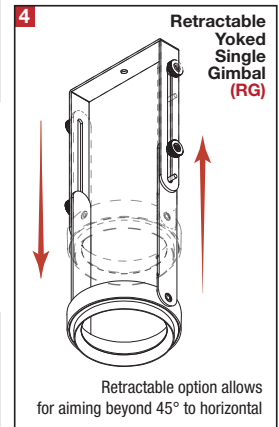

PROJECT	TYPE	CATALOG NUMBER
---------	------	----------------

DESCRIPTION

- Two light recessed accent / downlight - small size
- All steel 18GA construction with powder coat finish
- Trimless insert with 4" x 8" open aperture
- Perforated metal mesh frame for mudding right to the aperture
- Vent holes for cooler operating temperature
- Trimless insert features deep sleeve to conceal inner components
- Insert sleeve removable for maintenance
- **Ceiling Cut-Out - 4.50" x 9.12"**

LAMPS (not included)

- 12V MR16 50W max - Derate Labels Available
- CMHMR16 in 20W or 39W
- LED Retrofit 15W max - Works with SORAA®
- Double gimbal lamp holder with up to 40° x 40° tilt aiming
- Trim mounted double gimbal standard with optional single gimbal flush yoke, regressed yoke or adjusting retractable yoke

ELECTRICAL

- Integral electronic or toroidal transformer, metal halide ballast
- Electrical wiring compartment integrated into housing construction
- Thermal protection
- Easy maintenance access through ceiling opening
- Rated for through-branch wiring
- Dimmable (12V)