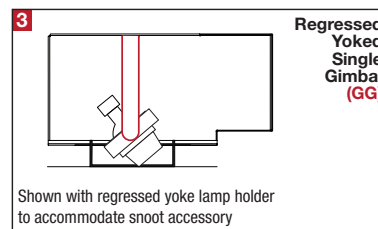

PROJECT	TYPE	CATALOG NUMBER
---------	------	----------------

DESCRIPTION

- Two light recessed accent / downlight - small size
- All steel 18GA construction with powder coat finish
- Trimless insert with 4" x 8" open aperture
- Perforated metal mesh frame for mudding right to the aperture
- Vent holes for cooler operating temperature
- Trimless insert features deep sleeve to conceal inner components
- Insert sleeve removable for maintenance
- **Ceiling Cut-Out - 4.50" x 9.12"**

LAMPS (not included)

- 12V MR16 50W max - Derate Labels Available
- CMHMR16 in 20W or 39W
- LED Retrofit 15W max - Works with SORAA®
- Double gimbal lamp holder with up to 40° x 40° tilt aiming
- Trim mounted double gimbal standard with optional single gimbal flush yoke, regressed yoke or adjusting retractable yoke

ELECTRICAL

- Integral electronic or toroidal transformer, metal halide ballast
- Electrical wiring compartment integrated into housing construction
- Thermal protection
- Easy maintenance access through ceiling opening
- Rated for through-branch wiring
- Dimmable (12V)