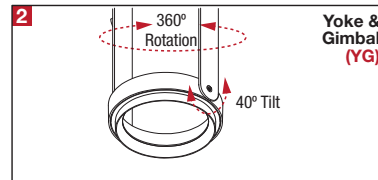

PROJECT	TYPE	CATALOG NUMBER
---------	------	----------------

DESCRIPTION

- Two light recessed accent / downlight - small size
- All steel 18GA construction with powder coat finish
- Trimless insert with 4" x 8" open aperture
- Perforated metal mesh frame for mudding right to the aperture
- Vent holes for cooler operating temperature
- Trimless insert features deep sleeve to conceal inner components
- Insert sleeve removable for maintenance
- **Ceiling Cut-Out - 4.50" x 9.12"**

LAMPS (not included)

- 12V MR16 50W max - Derate Labels Available
- CMHMR16 in 20W or 39W
- LED Retrofit 15W max - Works with SORAA®
- Double gimbal lamp holder with up to 40° x 40° tilt aiming
- Trim mounted double gimbal standard with optional single gimbal flush yoke, regressed yoke or adjusting retractable yoke