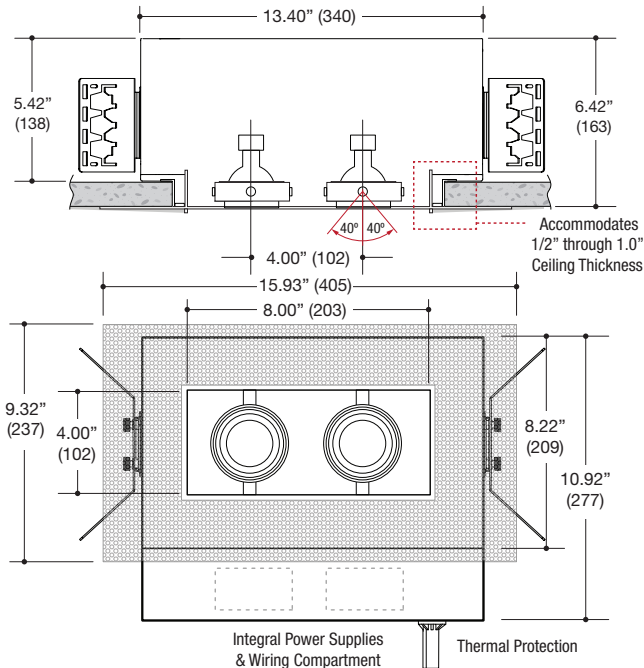

PROJECT	TYPE	CATALOG NUMBER
---------	------	----------------

DESCRIPTION

- Two light recessed accent / downlight - small size
- All steel 18GA construction with powder coat finish
- Trimless insert with 4" x 8" open aperture
- Perforated metal mesh frame for mudding right to the aperture
- Vent holes for cooler operating temperature
- Trimless insert features deep sleeve to conceal inner components
- Insert sleeve removable for maintenance
- **Ceiling Cut-Out - 4.50" x 9.12"**

LAMPS (not included)

- 12V MR16 50W max - Derate Labels Available
- CMHMR16 in 20W or 39W
- LED Retrofit 15W max - Works with SORAA®
- Double gimbal lamp holder with up to 40° x 40° tilt aiming
- Trim mounted double gimbal standard with optional single gimbal flush yoke, regressed yoke or adjusting retractable yoke

ELECTRICAL

- Integral electronic or toroidal transformer, metal halide ballast
- Electrical wiring compartment integrated into housing construction
- Thermal protection
- Easy maintenance access through ceiling opening
- Rated for through-branch wiring
- Dimmable (12V)