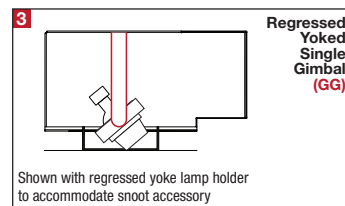

| | | |
|---------|------|----------------|
| PROJECT | TYPE | CATALOG NUMBER |
|---------|------|----------------|

DESCRIPTION

- Five light recessed accent / downlight - small size
- All steel 18GA construction with powder coat finish
- Trimless insert with 4" x 20" open aperture
- Perforated metal mesh frame for mudding right to the aperture
- Vent holes for cooler operating temperature
- Trimless insert features deep sleeve to conceal inner components
- Insert sleeve removable for maintenance
- **Ceiling Cut-Out - 5.12" x 21.12"**

LAMPS (not included)

- 12V MR16 50W max - Derate Labels Available
- CMHMR16 in 20W or 39W
- LED Retrofit 15W max - Works with SORAA®
- Double gimbal lamp holder with up to 40° x 40° tilt aiming
- Trim mounted double gimbal standard with optional single gimbal flush yoke, regressed yoke or adjusting retractable yoke

ELECTRICAL

- Integral electronic or toroidal transformer, metal halide ballast
- Electrical wiring compartment integrated into housing construction
- Thermal protection
- Easy maintenance access through ceiling opening
- Rated for through-branch wiring
- Dimmable (12V)