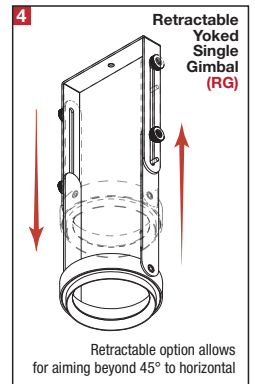

| | | |
|---------|------|----------------|
| PROJECT | TYPE | CATALOG NUMBER |
|---------|------|----------------|

DESCRIPTION

- Five light recessed accent / downlight - small size
- All steel 18GA construction with powder coat finish
- Trimless insert with 4" x 20" open aperture
- Perforated metal mesh frame for mudding right to the aperture
- Vent holes for cooler operating temperature
- Trimless insert features deep sleeve to conceal inner components
- Insert sleeve removable for maintenance
- **Ceiling Cut-Out - 5.12" x 21.12"**

LAMPS (not included)

- 12V MR16 50W max - Derate Labels Available
- CMHMR16 in 20W or 39W
- LED Retrofit 15W max - Works with SORAA®
- Double gimbal lamp holder with up to 40° x 40° tilt aiming
- Trim mounted double gimbal standard with optional single gimbal flush yoke, regressed yoke or adjusting retractable yoke

ELECTRICAL

- Integral electronic or toroidal transformer, metal halide ballast
- Electrical wiring compartment integrated into housing construction
- Thermal protection
- Easy maintenance access through ceiling opening
- Rated for through-branch wiring
- Dimmable (12V)