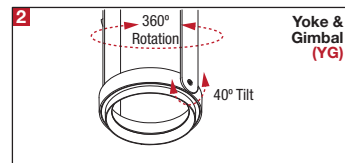

| | | |
|---------|------|----------------|
| PROJECT | TYPE | CATALOG NUMBER |
|---------|------|----------------|

DESCRIPTION

- Five light recessed accent / downlight - small size
- All steel 18GA construction with powder coat finish
- Trimless insert with 4" x 20" open aperture
- Perforated metal mesh frame for mudding right to the aperture
- Vent holes for cooler operating temperature
- Trimless insert features deep sleeve to conceal inner components
- Insert sleeve removable for maintenance
- **Ceiling Cut-Out - 5.12" x 21.12"**

LAMPS (not included)

- 12V MR16 50W max - Derate Labels Available
- CMHMR16 in 20W or 39W
- LED Retrofit 15W max - Works with SORAA®
- Double gimbal lamp holder with up to 40° x 40° tilt aiming
- Trim mounted double gimbal standard with optional single gimbal flush yoke, regressed yoke or adjusting retractable yoke