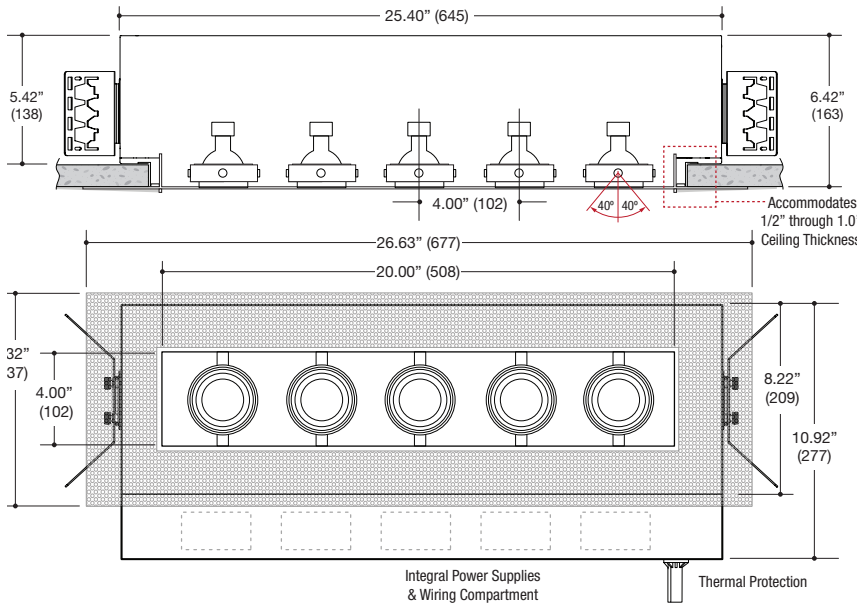

| | | |
|---------|------|----------------|
| PROJECT | TYPE | CATALOG NUMBER |
|---------|------|----------------|

DESCRIPTION

- Five light recessed accent / downlight - small size
- All steel 18GA construction with powder coat finish
- Trimless insert with 4" x 20" open aperture
- Perforated metal mesh frame for mudding right to the aperture
- Vent holes for cooler operating temperature
- Trimless insert features deep sleeve to conceal inner components
- Insert sleeve removable for maintenance
- **Ceiling Cut-Out - 5.12" x 21.12"**

LAMPS (not included)

- 12V MR16 50W max - Derate Labels Available
- CMHMR16 in 20W or 39W
- LED Retrofit 15W max - Works with SORAA®
- Double gimbal lamp holder with up to 40° x 40° tilt aiming
- Trim mounted double gimbal standard with optional single gimbal flush yoke, regressed yoke or adjusting retractable yoke

ELECTRICAL

- Integral electronic or toroidal transformer, metal halide ballast
- Electrical wiring compartment integrated into housing construction
- Thermal protection
- Easy maintenance access through ceiling opening
- Rated for through-branch wiring
- Dimmable (12V)