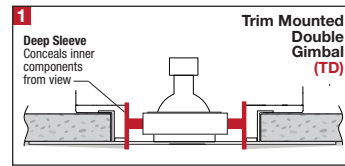

| | | |
|---------|------|----------------|
| PROJECT | TYPE | CATALOG NUMBER |
|---------|------|----------------|

DESCRIPTION

- Five light recessed accent / downlight - small size
- All steel 18GA construction with powder coat finish
- Trimless insert with 4" x 20" open aperture
- Perforated metal mesh frame for mudding right to the aperture
- Vent holes for cooler operating temperature
- Trimless insert features deep sleeve to conceal inner components
- Insert sleeve removable for maintenance
- **Ceiling Cut-Out - 5.12" x 21.12"**

LAMPS (not included)

- 12V MR16 50W max - Derate Labels Available
- CMHMR16 in 20W or 39W
- LED Retrofit 15W max - Works with SORAA®
- Double gimbal lamp holder with up to 40° x 40° tilt aiming
- Trim mounted double gimbal standard with optional single gimbal flush yoke, regressed yoke or adjusting retractable yoke