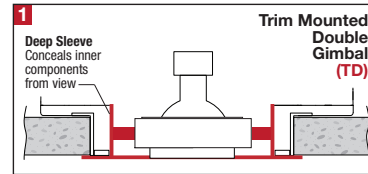

PROJECT	TYPE	CATALOG NUMBER
---------	------	----------------

DESCRIPTION

- Four light square recessed accent / downlight - small size
- All steel 18GA construction with powder coat finish
- 1" Trim flange with 8" x 8" open aperture
- Trim flange removable for maintenance
- Vent holes for cooler operating temperature
- Trim features deep sleeve to conceal inner components
- **Ceiling Cut-Out - 9.12" x 9.50"**

LAMPS (not included)

- 12V MR16 50W max - Derate Labels Available
- CMHMR16 in 20W or 39W
- LED Retrofit 15W max - Works with SORAA®
- Double gimbal lamp holder with up to 40° x 40° tilt aiming
- Trim mounted double gimbal standard with optional single gimbal flush yoke, regressed yoke or adjusting retractable yoke

ELECTRICAL

- Integral electronic or toroidal transformer, metal halide ballast
- Electrical wiring compartment integrated into housing construction
- Thermal protection
- Easy maintenance access through ceiling opening
- Rated for through-branch wiring
- Dimmable (12V)