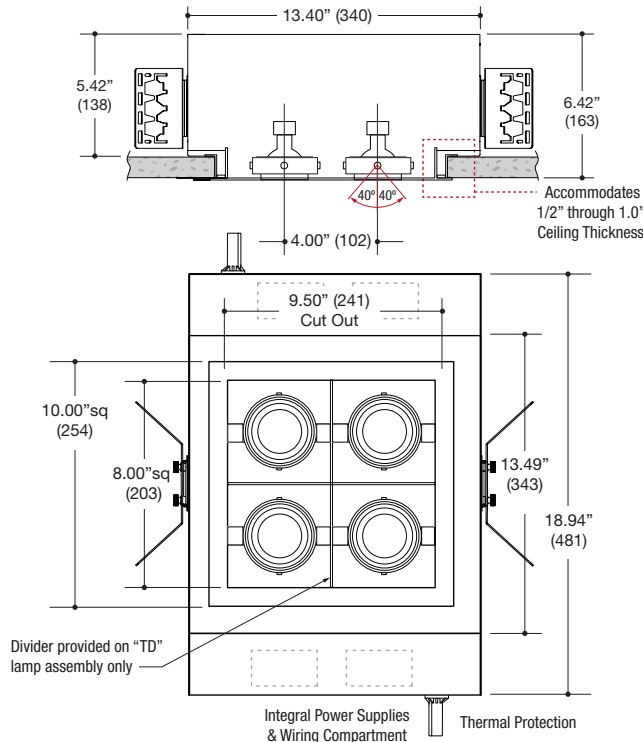

PROJECT	TYPE	CATALOG NUMBER
---------	------	----------------

DESCRIPTION

- Four light square recessed accent / downlight - small size
- All steel 18GA construction with powder coat finish
- 1" Trim flange with 8" x 8" open aperture
- Trim flange removable for maintenance
- Vent holes for cooler operating temperature
- Trim features deep sleeve to conceal inner components
- **Ceiling Cut-Out - 9.12" x 9.50"**

LAMPS (not included)

- 12V MR16 50W max - Derate Labels Available
- CMHMR16 in 20W or 39W
- LED Retrofit 15W max - Works with SORAA®
- Double gimbal lamp holder with up to 40° x 40° tilt aiming
- Trim mounted double gimbal standard with optional single gimbal flush yoke, regressed yoke or adjusting retractable yoke

ELECTRICAL

- Integral electronic or toroidal transformer, metal halide ballast
- Electrical wiring compartment integrated into housing construction
- Thermal protection
- Easy maintenance access through ceiling opening
- Rated for through-branch wiring
- Dimmable (12V)