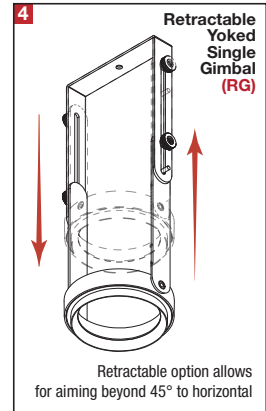

PROJECT	TYPE	CATALOG NUMBER
---------	------	----------------

DESCRIPTION

- Four light square recessed accent / downlight - small size
- All steel 18GA construction with powder coat finish
- 1" Trim flange with 8" x 8" open aperture
- Trim flange removable for maintenance
- Vent holes for cooler operating temperature
- Trim features deep sleeve to conceal inner components
- **Ceiling Cut-Out - 9.12" x 9.50"**

LAMPS (not included)

- 12V MR16 50W max - Derate Labels Available
- CMHMR16 in 20W or 39W
- LED Retrofit 15W max - Works with SORAA®
- Double gimbal lamp holder with up to 40° x 40° tilt aiming
- Trim mounted double gimbal standard with optional single gimbal flush yoke, regressed yoke or adjusting retractable yoke

ELECTRICAL

- Integral electronic or toroidal transformer, metal halide ballast
- Electrical wiring compartment integrated into housing construction
- Thermal protection
- Easy maintenance access through ceiling opening
- Rated for through-branch wiring
- Dimmable (12V)