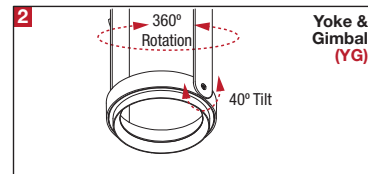

PROJECT	TYPE	CATALOG NUMBER
---------	------	----------------

DESCRIPTION

- Four light square recessed accent / downlight - small size
- All steel 18GA construction with powder coat finish
- 1" Trim flange with 8" x 8" open aperture
- Trim flange removable for maintenance
- Vent holes for cooler operating temperature
- Trim features deep sleeve to conceal inner components
- **Ceiling Cut-Out - 9.12" x 9.50"**

LAMPS (not included)

- 12V MR16 50W max - Derate Labels Available
- CMHMR16 in 20W or 39W
- LED Retrofit 15W max - Works with SORAA®
- Double gimbal lamp holder with up to 40° x 40° tilt aiming
- Trim mounted double gimbal standard with optional single gimbal flush yoke, regressed yoke or adjusting retractable yoke