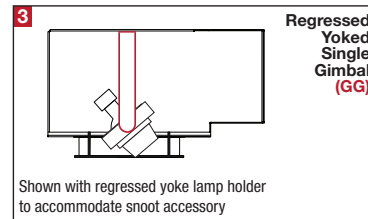

PROJECT	TYPE	CATALOG NUMBER
---------	------	----------------

DESCRIPTION

- Four light square recessed accent / downlight - small size
- All steel 18GA construction with powder coat finish
- 1" Trim flange with 8" x 8" open aperture
- Trim flange removable for maintenance
- Vent holes for cooler operating temperature
- Trim features deep sleeve to conceal inner components
- **Ceiling Cut-Out - 9.12" x 9.50"**

LAMPS (not included)

- 12V MR16 50W max - Derate Labels Available
- CMHMR16 in 20W or 39W
- LED Retrofit 15W max - Works with SORAA®
- Double gimbal lamp holder with up to 40° x 40° tilt aiming
- Trim mounted double gimbal standard with optional single gimbal flush yoke, regressed yoke or adjusting retractable yoke

ELECTRICAL

- Integral electronic or toroidal transformer, metal halide ballast
- Electrical wiring compartment integrated into housing construction
- Thermal protection
- Easy maintenance access through ceiling opening
- Rated for through-branch wiring
- Dimmable (12V)