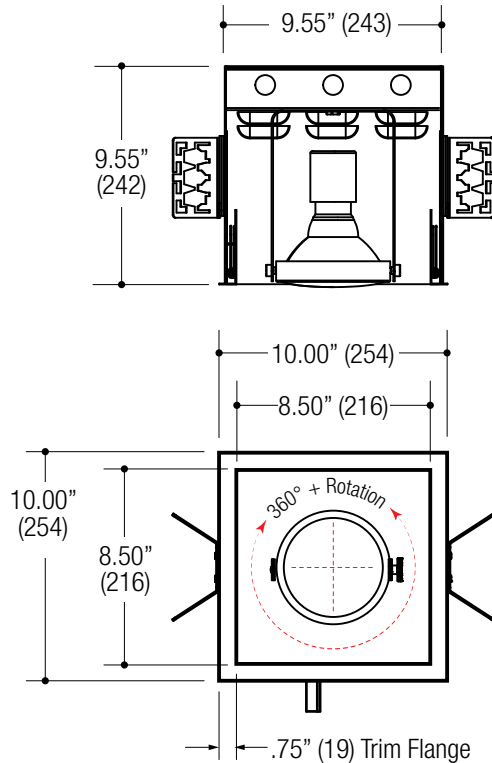

PROJECT	TYPE	CATALOG NUMBER
---------	------	----------------

Measurements in () are metric equivalents.

Specially Designed for LED Retrofit lamps

DESCRIPTION

- One light recessed accent / downlight - large size
- All steel 18GA construction housing
- .75" Trim flange on all sizes
- Trim flange removable for maintenance
- Vent holes for cooler operating temperature
- Trim features deep sleeve to conceal inner components
- Powder coat finish

LAMPS (not included)

- 120V PAR38 Halogen 25W max - LED retrofit
- Yoke gimbal lamp holder with up to 45° tilt aiming
- Yoke with 360°+ rotation

ELECTRICAL

- Electrical wiring compartment integrated into housing construction
- Thermal protection
- Easy maintenance access through ceiling opening
- Rated for through-branch wiring
- Dimmable