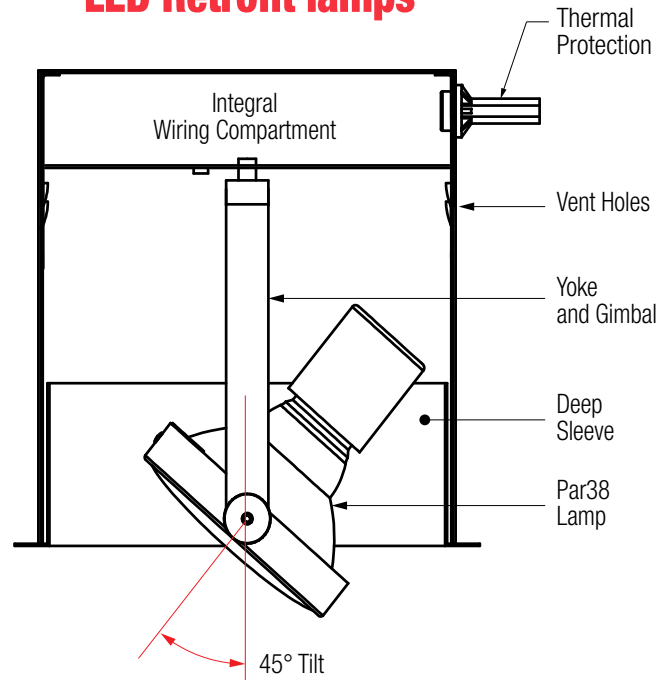

PROJECT	TYPE	CATALOG NUMBER
---------	------	----------------

Measurements in () are metric equivalents.

Specially Designed for LED Retrofit lamps

DESCRIPTION

- One light recessed accent / downlight - large size
- All steel 18GA construction housing
- .75" Trim flange on all sizes
- Trim flange removable for maintenance
- Vent holes for cooler operating temperature
- Trim features deep sleeve to conceal inner components
- Powder coat finish

LAMPS (not included)

- 120V PAR38 Halogen 25W max - LED retrofit
- Yoke gimbal lamp holder with up to 45° tilt aiming
- Yoke with 360°+ rotation

ELECTRICAL

- Electrical wiring compartment integrated into housing construction
- Thermal protection
- Easy maintenance access through ceiling opening
- Rated for through-branch wiring
- Dimmable