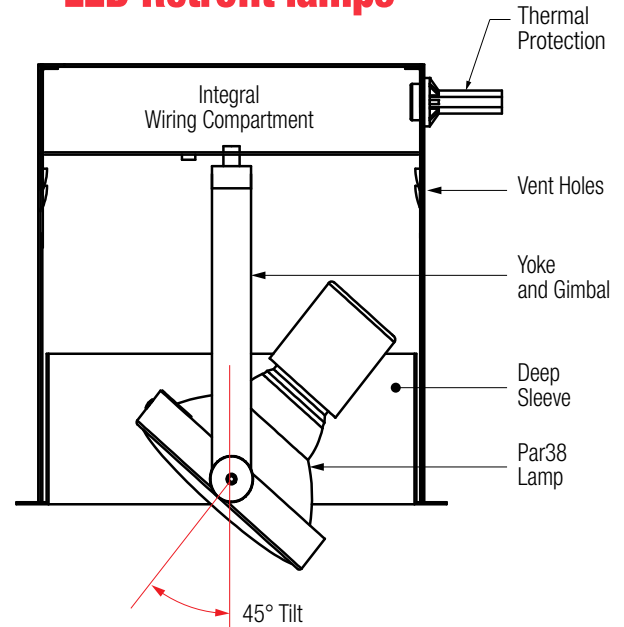

PROJECT	TYPE	CATALOG NUMBER
---------	------	----------------

Measurements in () are metric equivalents.

Specially Designed for LED Retrofit lamps

DESCRIPTION

- Three light recessed accent / downlight - large size
- All steel 18GA construction housing
- .75" Trim flange on all sizes
- Trim flange removable for maintenance
- Vent holes for cooler operating temperature
- Trim features deep sleeve to conceal inner components
- Powder coat finish

LAMPS (not included)

- 120V PAR38 Halogen 25W max - LED retrofit
- Yoke gimbal lamp holder with up to 45° tilt aiming
- Yoke with 360°+ rotation

ELECTRICAL

- Electrical wiring compartment integrated into housing construction
- Thermal protection
- Easy maintenance access through ceiling opening
- Rated for through-branch wiring
- Dimmable