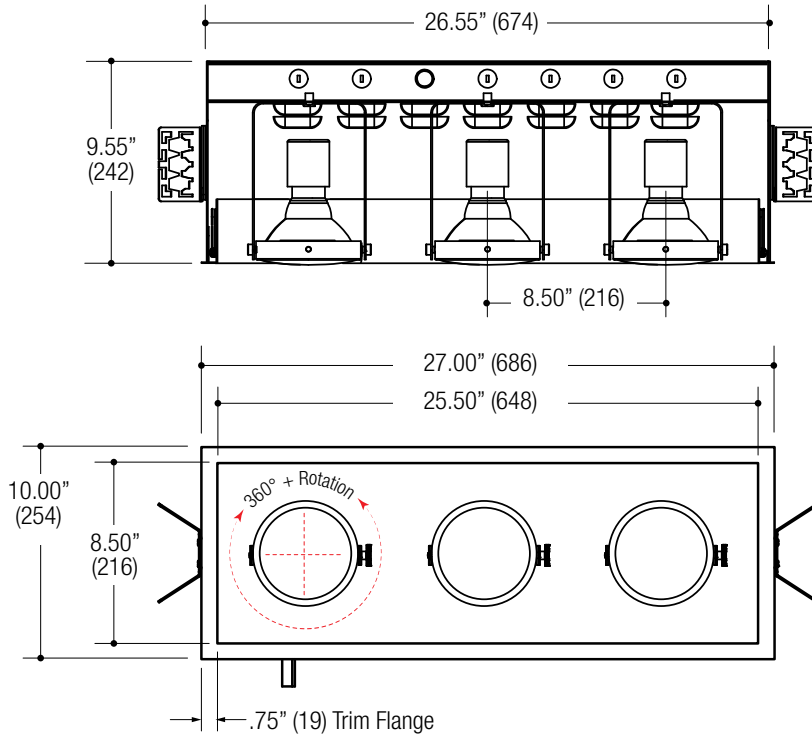

PROJECT	TYPE	CATALOG NUMBER
---------	------	----------------

Measurements in () are metric equivalents.

Specially Designed for LED Retrofit lamps

DESCRIPTION

- Three light recessed accent / downlight - large size
- All steel 18GA construction housing
- .75" Trim flange on all sizes
- Trim flange removable for maintenance
- Vent holes for cooler operating temperature
- Trim features deep sleeve to conceal inner components
- Powder coat finish

LAMPS (not included)

- 120V PAR38 Halogen 25W max - LED retrofit
- Yoke gimbal lamp holder with up to 45° tilt aiming
- Yoke with 360°+ rotation

ELECTRICAL

- Electrical wiring compartment integrated into housing construction
- Thermal protection
- Easy maintenance access through ceiling opening
- Rated for through-branch wiring
- Dimmable