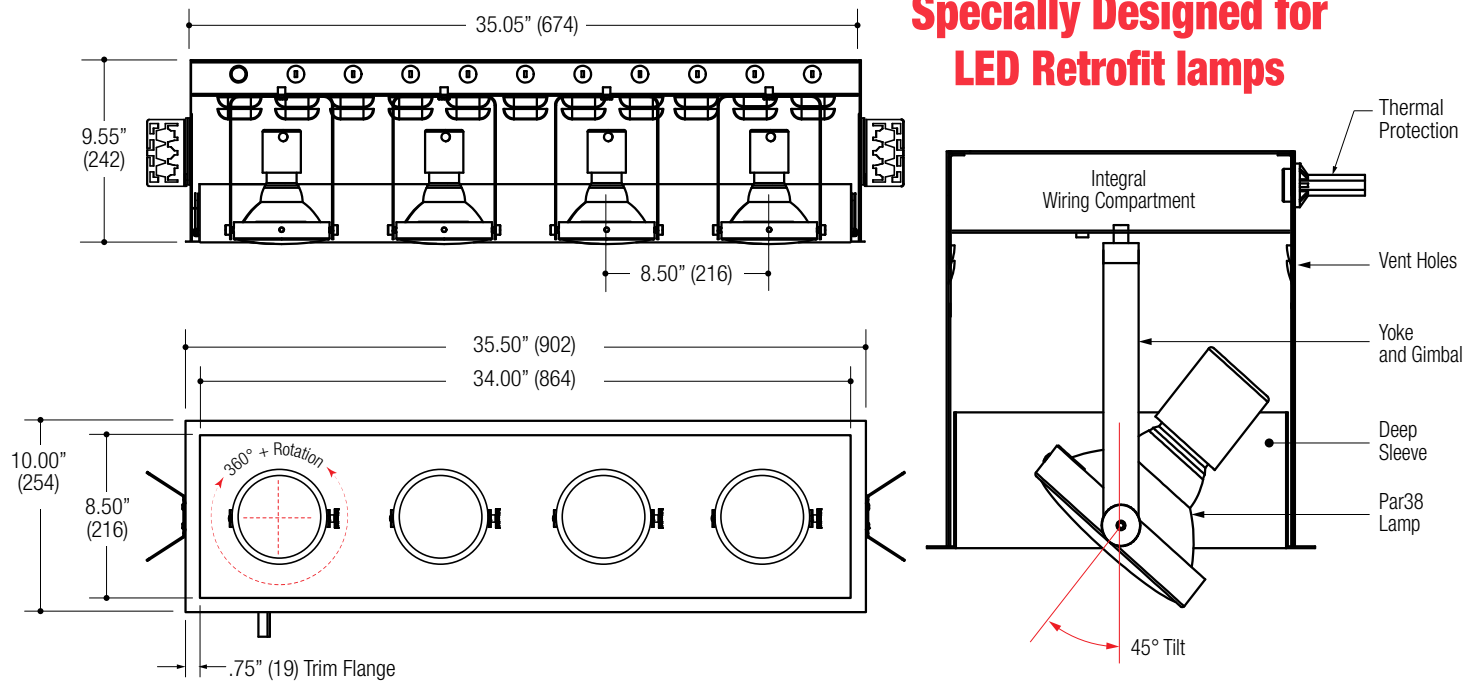

PROJECT	TYPE	CATALOG NUMBER
---------	------	----------------

Measurements in () are metric equivalents.

Specially Designed for LED Retrofit lamps

DESCRIPTION

- Four light recessed accent / downlight - large size
- All steel 18GA construction housing
- .75" Trim flange on all sizes
- Trim flange removable for maintenance
- Vent holes for cooler operating temperature
- Trim features deep sleeve to conceal inner components
- Powder coat finish

LAMPS (not included)

- 120V PAR38 Halogen 25W max - LED retrofit
- Yoke gimbal lamp holder with up to 45° tilt aiming
- Yoke with 360°+ rotation

ELECTRICAL

- Electrical wiring compartment integrated into housing construction
- Thermal protection
- Easy maintenance access through ceiling opening
- Rated for through-branch wiring
- Dimmable