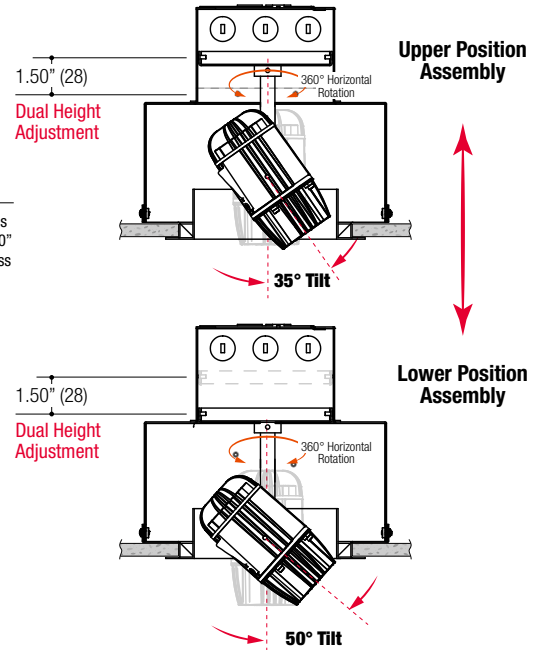

#### DESCRIPTION

- Four light recessed accent / downlight - small size
- All steel 18GA construction with powder coat finish
- 1" Trim flange with 5.00" x 20.00" open aperture
- Trim flange removable for maintenance
- **Ceiling Cut-Out - 6.20" X 21.25"**

#### LED SOURCE

- CREE
- 17W / 1280lm, 80CRI min / 4000K
- PHILIPS - CRISP WHITE
- 17W / 880lm, 90CRI / 3000K
- Field replaceable optics, 15°, 24°, 35° and 51° distribution
- 4 selectable light levels via push button
- 360° horizontal rotation with variable tilt
- Dual (2) height adjustments / 2 max. tilt options
- Will accept 1 additional media accessory