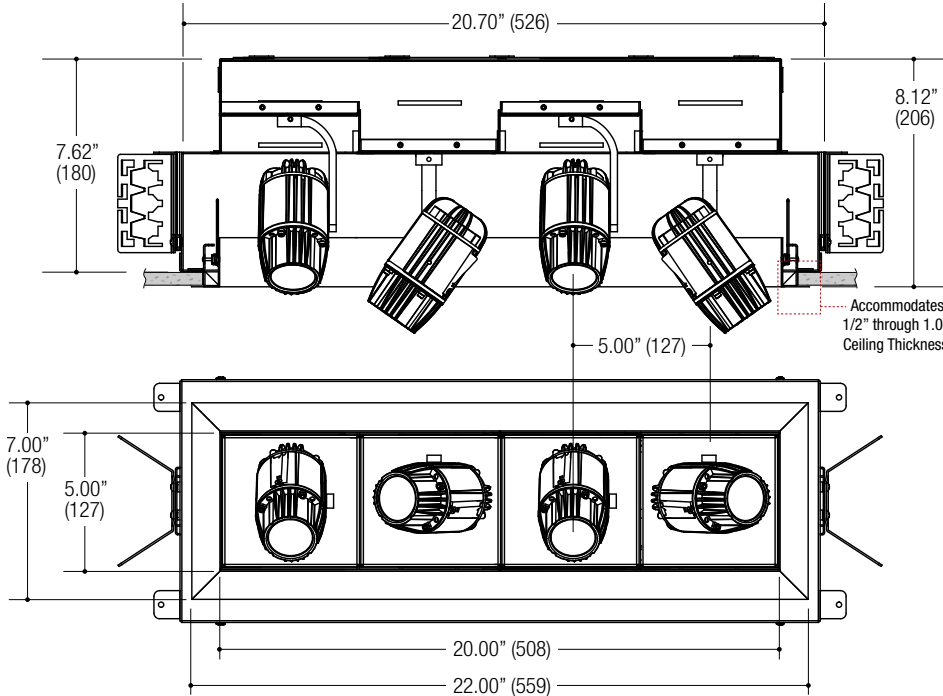

#### DESCRIPTION

- Four light recessed accent / downlight - small size
- All steel 18GA construction with powder coat finish
- 1" Trim flange with 5.00" x 20.00" open aperture
- Trim flange removable for maintenance
- **Ceiling Cut-Out - 6.20" X 21.25"**

#### LED SOURCE

- CREE
- 17W / 1280lm, 80CRI min / 4000K
- PHILIPS - CRISP WHITE
- 17W / 880lm, 90CRI / 3000K
- Field replaceable optics, 15°, 24°, 35° and 51° distribution
- 4 selectable light levels via push button
- 360° horizontal rotation with variable tilt
- Dual (2) height adjustments / 2 max. tilt options
- Will accept 1 additional media accessory