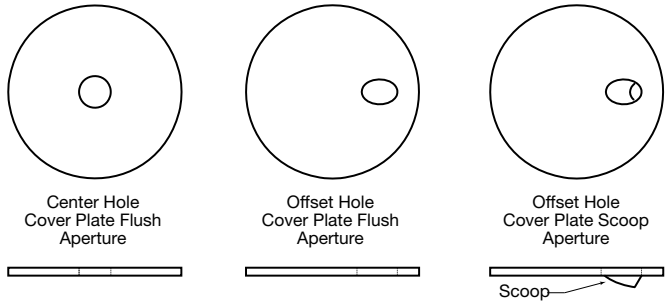

LABELS

- IC rated / Air-Tight

Ordering Example: **MLS-AT-39C-D1-S**