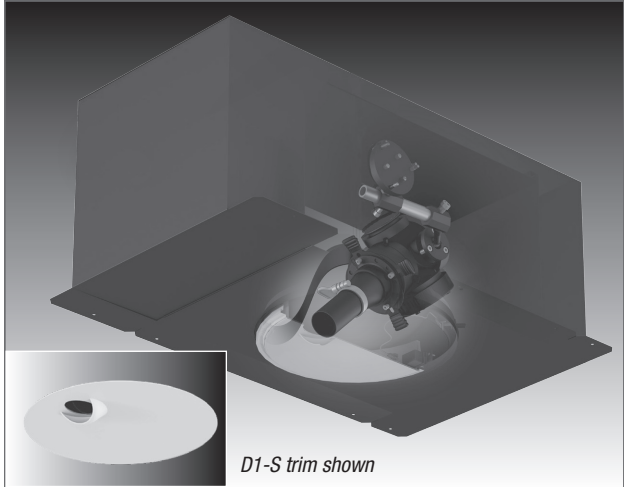

PROJECT	TYPE	CATALOG NUMBER
---------	------	----------------

Measurements in () are metric equivalents.

The MerlinLight® recessed framing projector is a specialized lighting system that has been enhancing fine art collections, sculptures and prized furnishings worldwide.

OPTICAL PROJECTOR

- All cast aluminum body
- Gimbal mount and strap
- Black anodized finish
- Installation by certified technician
- Objective lens selected by technician

RECESSED HOUSING

- 20 Gauge steel construction
- Insulation Contact and Air-Tight rated UL 1598 and ASTM E283-04
- Powder coat finish

TRIM

- **D1** Cast aluminum mud ring for Plaster or Drywall ceiling installation 10" flush white primer cover plate with flush offset or scoop aperture
- **D2** Cast aluminum mud ring for Plaster or Drywall ceiling installation, 10" flush white primer cover plate with flush center hole
- **D3** Adjustable steel collar for Wood, Drop, Thick Ceiling or T-Bar installation, 12" overlapping white primer cover plate with flush offset or scoop aperture
- **D4** Adjustable steel collar for Wood, Drop, Thick Ceiling or T-Bar installation, 12" overlapping white primer cover plate with flush center hole

ORDERING INFO

SERIES	WATTAGE	TRIM
MLS-AT	39C 39W CMH* 70C 70W CMH	D1 Cast mud ring, 10" Cover plate Offset Hole, Flush or Scoop Aperture* D2 Cast mud ring, 10" Cover plate Center Hole D3 Steel collar, 12" Overlap Cover plate Offset Hole, Flush or Scoop Aperture* D4 Steel collar, 12" Overlap Cover plate Center Hole
MERLIN LIGHT Recessed Shallow Housing Framing Projector	* Non-dimmable	* Add "F" to trim for Flush Aperture Add "S" to trim for Scoop Aperture