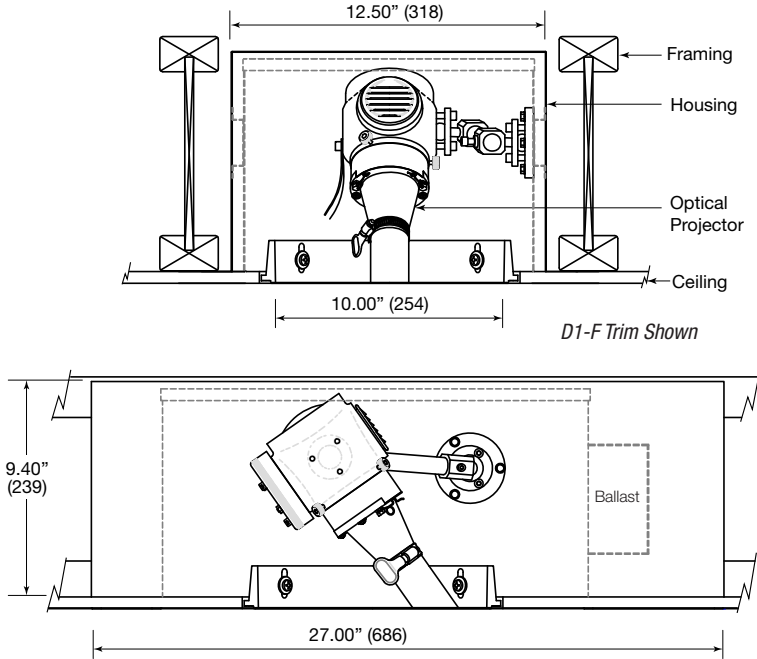

PROJECT	TYPE	CATALOG NUMBER
---------	------	----------------

Measurements in () are metric equivalents.

The MerlinLight® recessed framing projector is a specialized lighting system that has been enhancing fine art collections, sculptures and prized furnishings worldwide.

OPTICAL PROJECTOR

- All cast aluminum body
- Gimbal mount and strap
- Black anodized finish
- Installation by certified technician
- Objective lens selected by technician

RECESSED HOUSING

- 20 Gauge steel construction
- Insulation Contact and Air-Tight rated UL 1598 and ASTM E283-04
- Powder coat finish

TRIM

- **D1** Cast aluminum mud ring for Plaster or Drywall ceiling installation 10" flush white primer cover plate with flush offset or scoop aperture
- **D2** Cast aluminum mud ring for Plaster or Drywall ceiling installation, 10" flush white primer cover plate with flush center hole
- **D3** Adjustable steel collar for Wood, Drop, Thick Ceiling or T-Bar installation, 12" overlapping white primer cover plate with flush offset or scoop aperture
- **D4** Adjustable steel collar for Wood, Drop, Thick Ceiling or T-Bar installation, 12" overlapping white primer cover plate with flush center hole

ORDERING INFO

SERIES	WATTAGE	TRIM
MLS-AT	39C 39W CMH* 70C 70W CMH	D1 Cast mud ring, 10" Cover plate Offset Hole, Flush or Scoop Aperture* D2 Cast mud ring, 10" Cover plate Center Hole D3 Steel collar, 12" Overlap Cover plate Offset Hole, Flush or Scoop Aperture* D4 Steel collar, 12" Overlap Cover plate Center Hole
MERLIN LIGHT Recessed Shallow Housing Framing Projector	* Non-dimmable	* Add "F" to trim for Flush Aperture Add "S" to trim for Scoop Aperture