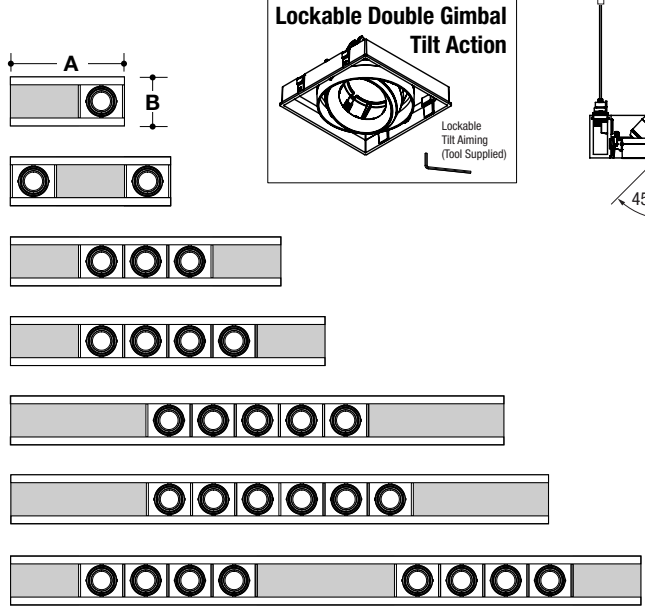

PROJECT	TYPE	CATALOG NUMBER
---------	------	----------------

CONFIG	A	B
11	12.01" (305)	5.46" (139)
12	16.15" (410)	5.46" (139)
13	27.97" (710)	5.46" (139)
14	32.11" (816)	5.46" (139)
15	51.42" (1302)	5.46" (139)
16	55.38" (1407)	5.46" (139)
18	63.84" (1622)	5.46" (139)

### CONSTRUCTION

- Horizontal surface-mount suspended ceiling fixture
- All aluminum construction with powder coat finish
- 1.50" x .75" extruded frame
- .188" thick aluminum cross blades
- Perforated power supply enclosure for cooler operating temperature
- Frame mounted double gimbal lamp source
- Lockable 45° x 45° tilt aiming
- Powder coat finish