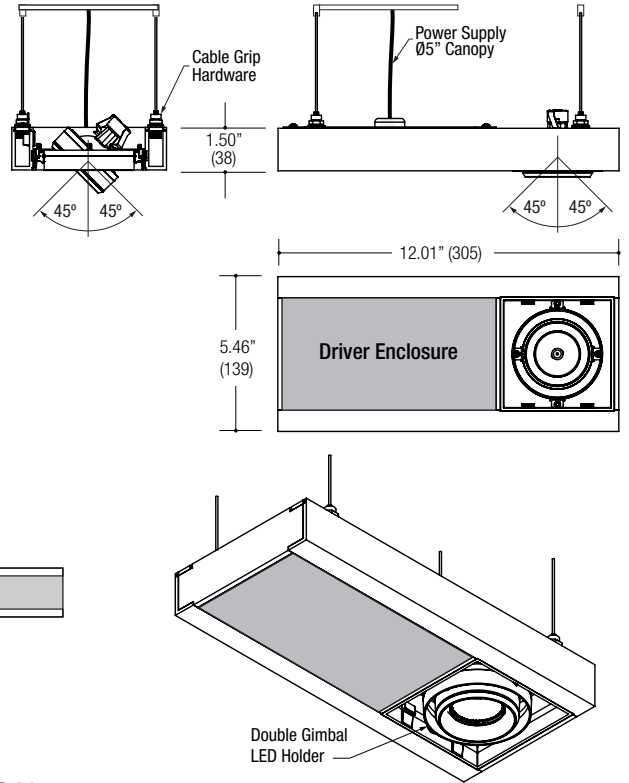

PROJECT	TYPE	CATALOG NUMBER
---------	------	----------------

CONFIG	A	B
11	12.01" (305)	5.46" (139)
12	16.15" (410)	5.46" (139)
13	27.97" (710)	5.46" (139)
14	32.11" (816)	5.46" (139)
15	51.42" (1302)	5.46" (139)
16	55.38" (1407)	5.46" (139)
18	63.84" (1622)	5.46" (139)

### CONSTRUCTION

- Horizontal surface-mount suspended ceiling fixture
- All aluminum construction with powder coat finish
- 1.50" x .75" extruded frame
- .188" thick aluminum cross blades
- Perforated power supply enclosure for cooler operating temperature
- Frame mounted double gimbal lamp source
- Lockable 45° x 45° tilt aiming
- Powder coat finish