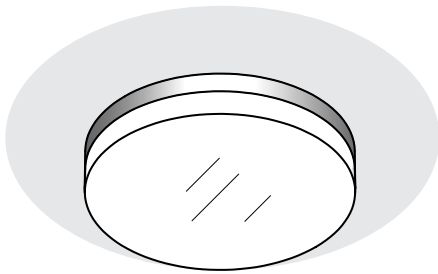

PROJECT	TYPE	CATALOG NUMBER
---------	------	----------------

Ceiling Surface Mount

CEILING MOUNT

- Slim profile surface mount housing
- Smooth white opal glass diffuser

HOUSING

- Available in a variety of finishes
- Easy maintenance, tool-less entry via removable diffuser using bayonet screw shell design

LED SOURCE

- Field replaceable LED module
- 10W / 720 lm, 80CRI / 3000K
- 13W / 1450 lm, 80CRI / 3000K

ELECTRICAL

- Field replaceable LED driver
- Optional dimming (13W only)

MOUNTING

- Direct to 4" square or octagonal J-box (by others)
- ADA compliant

LABELS

- Suitable for damp location

ORDERING INFO

SERIES	WATTAGE	CRI / COLOR	DRIVER	VOLTAGE	FINISH
4811 TAMBOURINE 6" Round Small Low profile housing White opal glass diffuser	10L 10W LED 720 lm nom.	8030 80CRI / 3000K	LD LED Driver	1 120V	WW White CR Chrome SN Satin Nickel AR Antique Brass

Ordering Example: **4811-10L-8030-LD-1-WW**

ORDERING INFO

SERIES	WATTAGE	CRI / COLOR	DRIVER	VOLTAGE	FINISH
4911 TAMBOURINE 11" Round Large Low profile housing White opal glass diffuser	13L 13W LED 1450 lm nom.	8030 80CRI / 3000K	LD LED Driver D1 Phase Dimming 120V Driver	1 120V	WW White CR Chrome SN Satin Nickel AR Antique Brass