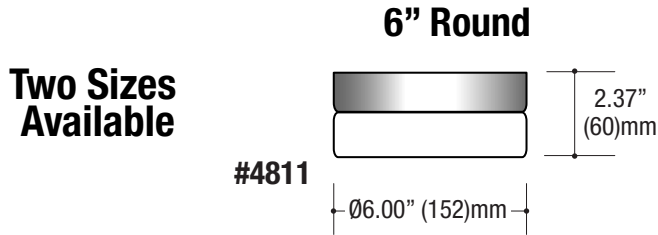

PROJECT	TYPE	CATALOG NUMBER
---------	------	----------------

Ceiling Surface Mount

CEILING MOUNT

- Slim profile surface mount housing
- Smooth white opal glass diffuser

HOUSING

- Available in a variety of finishes
- Easy maintenance, tool-less entry via removable diffuser using bayonet screw shell design

LED SOURCE

- Field replaceable LED module
- 10W / 720 lm, 80CRI / 3000K
- 13W / 1450 lm, 80CRI / 3000K

ELECTRICAL

- Field replaceable LED driver
- Optional dimming (13W only)

MOUNTING

- Direct to 4" square or octagonal J-box (by others)
- ADA compliant

LABELS

- Suitable for damp location

ORDERING INFO

SERIES	WATTAGE	CRI / COLOR	DRIVER	VOLTAGE	FINISH
4811 TAMBOURINE 6" Round Small Low profile housing White opal glass diffuser	10L 10W LED 720 lm nom.	8030 80CRI / 3000K	LD LED Driver	1 120V	WW White CR Chrome SN Satin Nickel AR Antique Brass