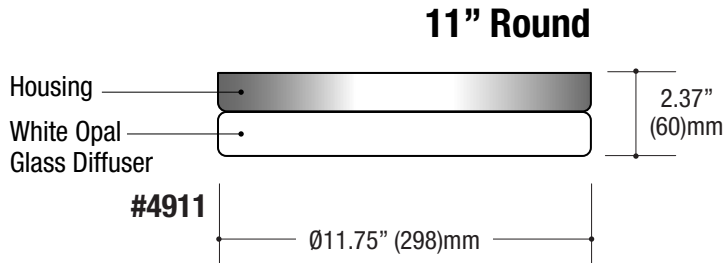

PROJECT	TYPE	CATALOG NUMBER
---------	------	----------------

Ceiling Surface Mount

CEILING MOUNT

- Slim profile surface mount housing
- Smooth white opal glass diffuser

HOUSING

- Available in a variety of finishes
- Easy maintenance, tool-less entry via removable diffuser using bayonet screw shell design

LED SOURCE

- Field replaceable LED module
- 10W / 720 lm, 80CRI / 3000K
- 13W / 1450 lm, 80CRI / 3000K

ELECTRICAL

- Field replaceable LED driver
- Optional dimming (13W only)

MOUNTING

- Direct to 4" square or octagonal J-box (by others)
- ADA compliant

LABELS

- Suitable for damp location

ORDERING INFO

SERIES	WATTAGE	CRI / COLOR	DRIVER	VOLTAGE	FINISH
4811 TAMBOURINE 6" Round Small Low profile housing White opal glass diffuser	10L 10W LED 720 lm nom.	8030 80CRI / 3000K	LD LED Driver	1 120V	WW White CR Chrome SN Satin Nickel AR Antique Brass

Ordering Example: **4811-10L-8030-LD-1-WW**

ORDERING INFO

SERIES	WATTAGE	CRI / COLOR	DRIVER	VOLTAGE	FINISH
4911 TAMBOURINE 11" Round Large Low profile housing White opal glass diffuser	13L 13W LED 1450 lm nom.	8030 80CRI / 3000K	LD LED Driver D1 Phase Dimming 120V Driver	1 120V	WW White CR Chrome SN Satin Nickel AR Antique Brass