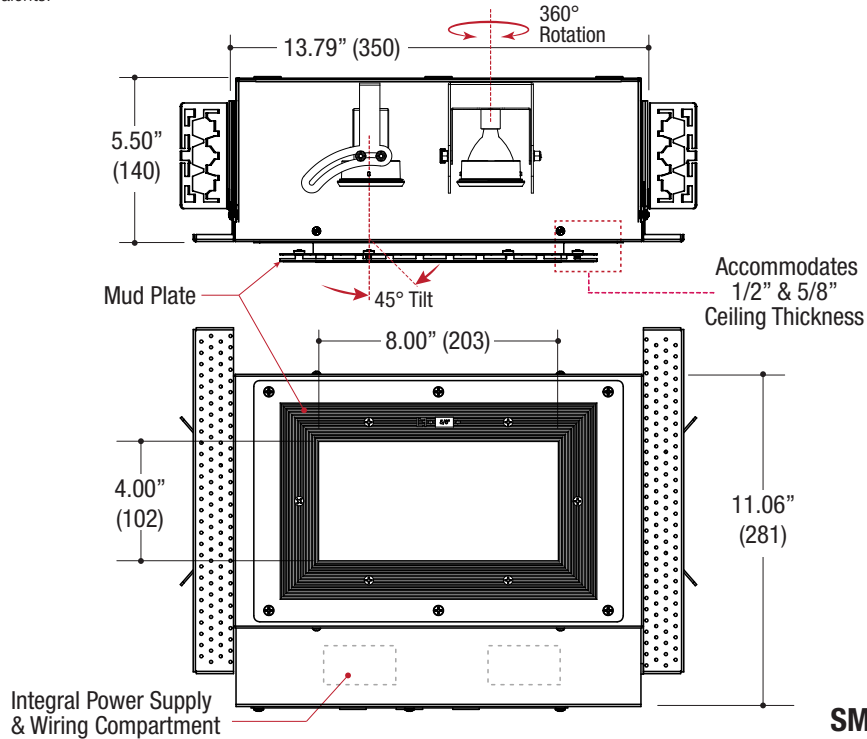

Example: **9704-MW-CL**

Specifications

RECTANGULAR TRIMLESS DOWNLIGHT

- Adjustable light output application
- 4.00" x 8.00" beveled die-cast aluminum Accent
- Large 3.00" x 7.00" rectangular aperture
- Trimless insert
- Accepts up to 2 or more optical accessories
- Ball catch retainer for easy trim insertion and removal with safety cable included
- Powder coat finish

LAMP SOURCE *(lamp not included)*

- 12V MR16 20W max - Derate Labels Available
- CMHMR16 in 20W
- LED Retrofit 15W max - Works with SORAA®

Measurements in () are metric equivalents.

(HVS-2BA-S)
SMALL SIZED HOUSING
(AD) Adjustable Downlight
(FD) Fixed Downlight (Also available)

Specifications

RECTANGULAR TRIMLESS HOUSING

- Housing of all steel construction
- Adjustable mud plate
- Black powder coat finish
- **Ceiling Cut-out - 6.64" x 10.64"**

ELECTRICAL

- Field-replaceable integral LED driver
- Electrical wiring compartment integrated into housing construction
- Internal thermal protection
- Easy maintenance access through ceiling opening
- Rated for through-branch wiring
- Dimmable