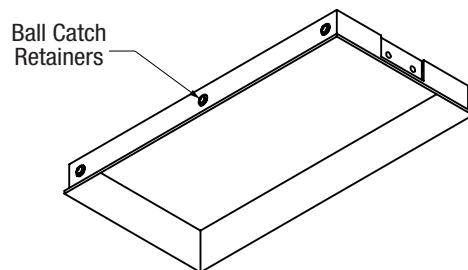

PROJECT	TYPE	CATALOG NUMBER
---------	------	----------------

Measurements in () are metric equivalents.

9704 **RECTANGULAR BEVELED TRIMLESS ACCENT** - The VF150 Series is a family of products that meet and exceed the needs of today's lighting designers and specifiers that are seeking performance. Formed of die-cast aluminum.

ORDERING INFO

TRIM SERIES	TRIM FINISH	OPTIONS
9704 4.00" X 8.00" RECTANGULAR Large Aperture Die-Cast Beveled Accent Trimless Insert	MB Black MW White XX Custom	CL Clear lay-in lens DL Diffusion lay-in lens SHCL Shower rated Clear lay-in lens SHDL Shower rated Diffusion lay-in lens

Example: **9704-MW-CL**

Specifications

RECTANGULAR TRIMLESS DOWNLIGHT

- Adjustable light output application
- 4.00" x 8.00" beveled die-cast aluminum Accent
- Large 3.00" x 7.00" rectangular aperture
- Trimless insert
- Accepts up to 2 or more optical accessories
- Ball catch retainer for easy trim insertion and removal with safety cable included
- Powder coat finish