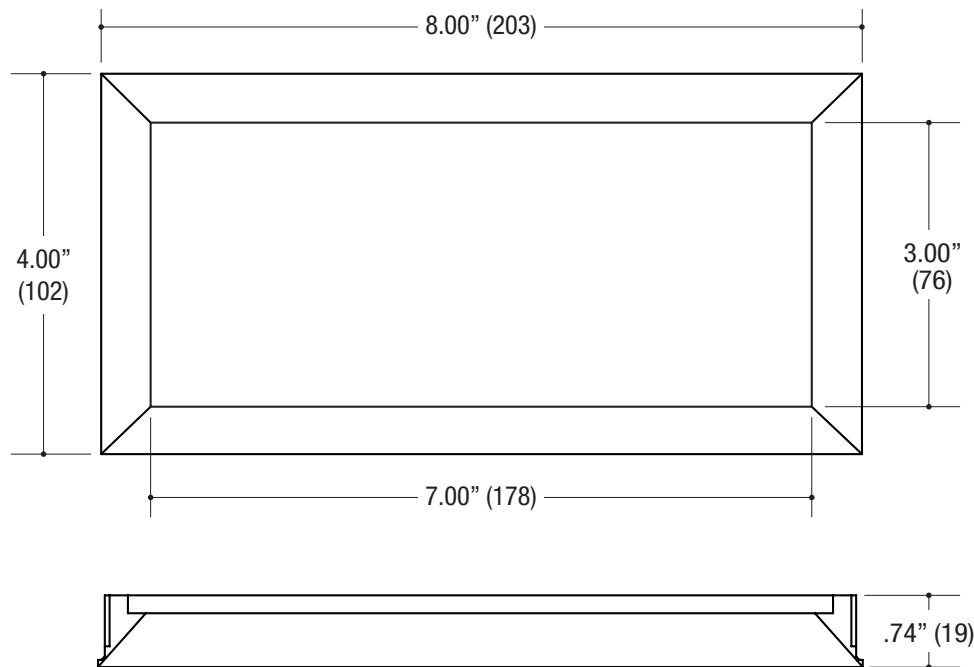

PROJECT	TYPE	CATALOG NUMBER
---------	------	----------------

Measurements in () are metric equivalents.

9704 **RECTANGULAR BEVELED TRIMLESS ACCENT** - The VF150 Series is a family of products that meet and exceed the needs of today's lighting designers and specifiers that are seeking performance. Formed of die-cast aluminum.

ORDERING INFO

TRIM SERIES	TRIM FINISH	OPTIONS
9704 4.00" X 8.00" RECTANGULAR Large Aperture Die-Cast Beveled Accent Trimless Insert	MB Black MW White XX Custom	CL Clear lay-in lens DL Diffusion lay-in lens SHCL Shower rated Clear lay-in lens SHDL Shower rated Diffusion lay-in lens

Example: **9704-MW-CL**

Specifications

RECTANGULAR TRIMLESS DOWNLIGHT

- Adjustable light output application
- 4.00" x 8.00" beveled die-cast aluminum Accent
- Large 3.00" x 7.00" rectangular aperture
- Trimless insert
- Accepts up to 2 or more optical accessories
- Ball catch retainer for easy trim insertion and removal with safety cable included
- Powder coat finish

LAMP SOURCE *(lamp not included)*

- 12V MR16 20W max - Derate Labels Available
- CMHMR16 in 20W
- LED Retrofit 15W max - Works with SORAA®

Measurements in () are metric equivalents.

(HVS-2BA-S)
SMALL SIZED HOUSING
(AD) Adjustable Downlight
(FD) Fixed Downlight (Also available)