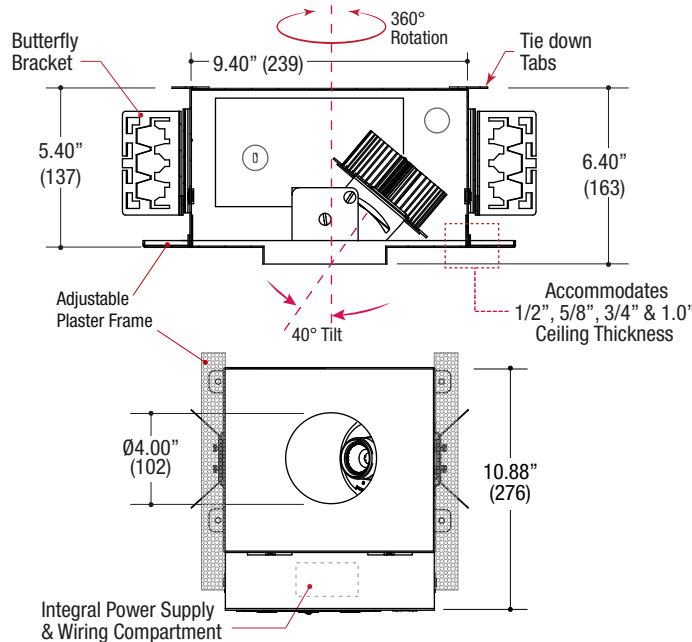

Specifications

ROUND TRIMMED HOUSING

- Housing of all steel construction
- Adjustable plaster frame
- Black powder coat finish
- **Ceiling Cut-out - Ø4.13"**

LED TECHNOLOGIES

LumaDIM™ Warm dimming LED

- 14W / 600lm, 90CRI / 3000-1800K
- 20W / 900lm, 90CRI / 3000-1800K

[(Click for more about LumaDIM™)](#)

LumaTUNE™ Adjustable color tuning

- 14W / 600lm, 90CRI / 4000-1650K
- 20W / 900lm, 90CRI / 4000-1650K

[(Click for more about LumaTUNE™)](#)

Dimming

0-10V DIMMING COMPATIBILITY TABLE			
BRAND / MODEL	PART #	BRAND / MODEL	PART #
Lutron DIVA	DVSTV	Vantage INFUSION	LVOS-0-10-PWM-DIN
Lutron NOVA	NTFTV	Vantage INFUSION	LVOS-1-10-PWM-P
Lutron NOVA	NTTV	Crestron iLUX	CLS-EXP-DIMFLV
Lutron HWQS	LMJ-5T-DV-B	Crestron DIN	DIN-4DIMFLV4
Lutron POWPAK	RMJ-5T-DV-B	Crestron Green Light	GLX-DIMFLV8
Lutron Grafik Eye 3000	GRX-TVI	Crestron Green Light	GLXP-DIMFLV8
Lutron Grafik Eye 4000	GRX-TVI	Crestron DIN	DIN-A08
Lutron QS ENERGI SAVR	QNS-4T16-S		

©2016 LF ILLUMINATION LLC
We reserve the right to change or withdraw specifications without prior notice.

HEADQUARTERS
9200 Deering Avenue
Chatsworth CA 91311

Telephone: 818-885-1335
Toll Free: 855-885-1335
Fax: 818-576-1335

www.lfillumination.com
rev: 100616

(HVR-1BA-T)

SMALL SIZED HOUSING

(AD) Adjustable Downlight

(FD) Fixed Downlight (Also available)

VF150 and LumaTUNE™ together provide a whole new level for white light technology, 100% - 1% tunable and dimmable

In the case of architectural lighting, the range of applications have been greater and specifications more demanding of LED technology. Typically these LED designs have been limited to a single color temperature.

LumaTUNE™ offers a tunable range of 1650-4000K at high CRI levels. Dimming to 1% with fixed CCT or Dimming to 1% with variable CCT to replicate halogen dimming profiles. Rather it be specification grade directional downlight, retail, accent, cosmetic-counters, hospitality or museums

LF Illumination's LumaTUNE™ offers greater versatility for the lighting designer's ever challenging demands.

ELECTRICAL

- Field-replaceable integral LED driver
- Electrical wiring compartment integrated into housing construction
- Internal thermal protection
- Easy maintenance access through ceiling opening
- Rated for through-branch wiring
- Optional dimming

MOUNTING

- Butterfly brackets for commercial installation in drywall, wood, stone, acoustic tile, or other ceiling types
- Perforated plate adjusts for 1/2", 5/8", 3/4" & 1.0" ceiling thickness
- Includes Heavy-Duty L-Bars™ hanger bar system for residential installation

LABELS

- Suitable for damp location, except when ordered with shower trim - Suitable for wet location
- **IC rated / Air-Tight**