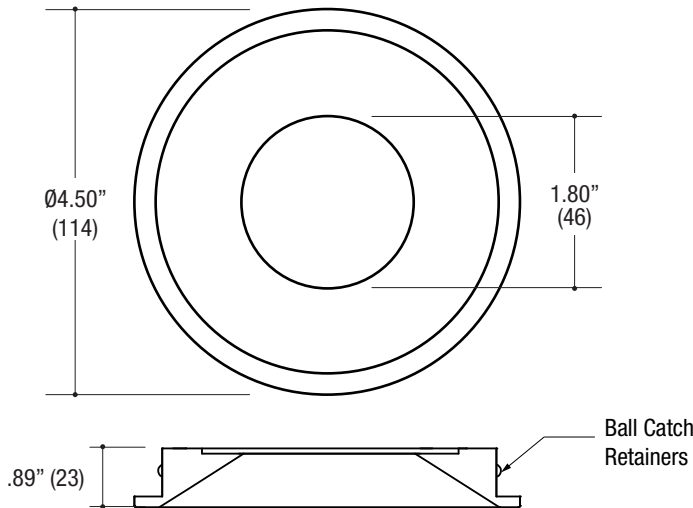

PROJECT	TYPE	CATALOG NUMBER
---------	------	----------------

Measurements in () are metric equivalents.

8601 **ROUND BEVEL TRIMMED SMALL APERTURE ACCENT** - The VF150 Series is a high efficiency family of products that meet and exceed the needs of today's lighting designers and specifiers that are seeking performance. Formed of die-cast aluminum.

Specifications

ROUND TRIMMED DOWNLIGHT

- Fixed or adjustable light output application
- 4.50" round beveled die-cast aluminum trim
- Small 1.80" round aperture
- .25" face trim
- Accepts up to 2 or more optical accessories
- Ball catch retainer for easy trim insertion and removal with safety cable included
- Powder coat finish