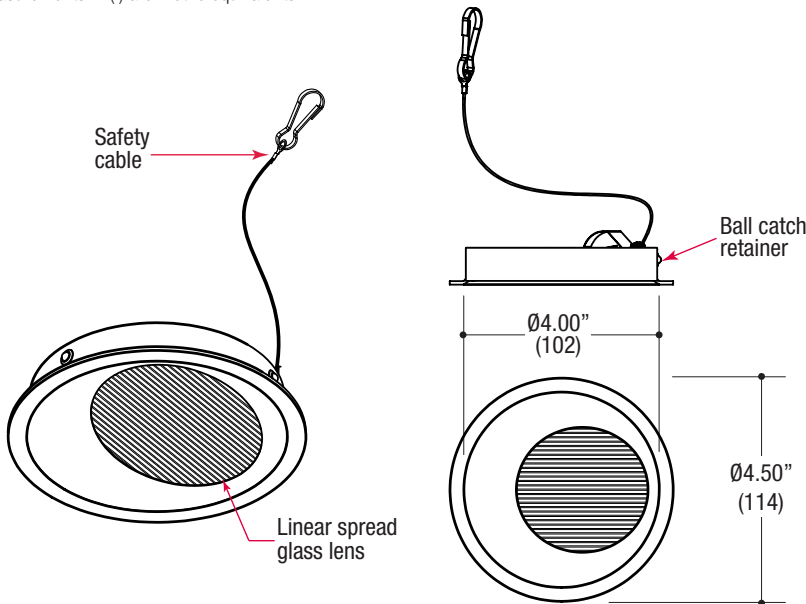

TRIMMED

MR16 & CMH

PROJECT

TYPE

CATALOG NUMBER

8631 **SMALL APERTURE ROUND WALLWASH ACCENT** - The VF150 Series high efficiency family of products meet and exceed the needs of today's lighting designers and specifiers that are seeking performance. Available in an LED retrofit that works with SORAA®.

Measurements in ( ) are metric equivalents.

Specifications

ROUND TRIMMED WALLWASH

- Recessed adjustable wallwash
- Ø4.50" die-cast aluminum trim
- 1.75" regress for greater cut-off
- Linear spread lens
- .25" face trim
- Ball catch retainer for easy trim insertion and removal with safety cable included
- Powder coat finish

TRIM ORDERING INFO

TRIM SERIES	TRIM FINISH	OPTIONS
8631 4.50" ROUND Adjustable Wallwash Die-Cast Trim Linear Spread Lens	MB Black MW White XX Custom	SH Shower Rated

Example: **8631-MW-SH**

HOUSING ORDERING INFO

SERIES	WATTAGE / LAMP	HOUSING TYPE	POWER SUPPLY	VOLTAGE	OPTIONS
HVR-1BA-T Small Round Trimmed New Construction Housing Black finish is standard	020MR16X MR16 20W 037MR16X MR16 37W 050MR16X MR16 50W	AD Adjustable	ET Electronic Transformer MT Magnetic Transformer TT Q-Tran Toroidal Transformer	1 120V 2 277V	IC Insulated Ceiling* * MR16 only 37W max.
	015MR16X MR16 15W LED Retrofit				
	020CM16X 20W CMHMR16 039CM16X 39W CMHMR16		EB Electronic Metal Halide Ballast		

Ordering Example: **HVR-1BA-T-037MR16X-AD-ET-1-IC**