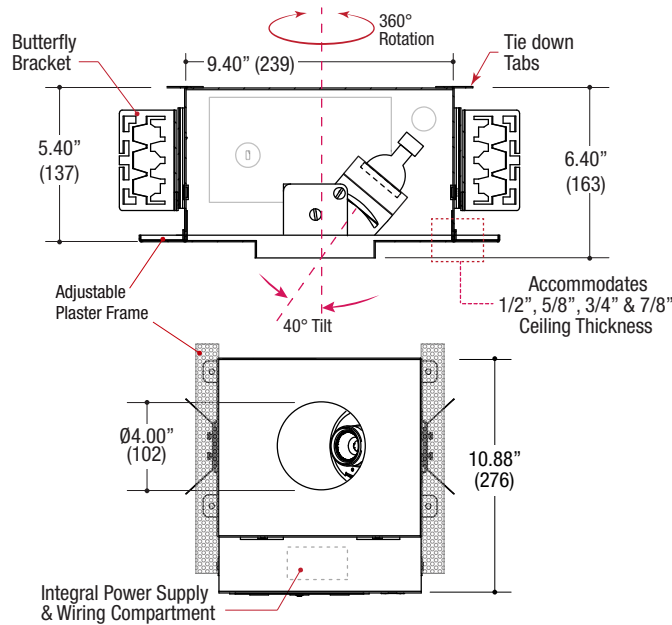

Measurements in ( ) are metric equivalents.

(HVR-1BA-T)
SMALL SIZED HOUSING
(AD) Adjustable Downlight

Specifications

ROUND TRIMMED HOUSING

- Housing of all steel construction
- Adjustable die-cast aluminum mud ring
- Black powder coat finish
- **Ceiling Cut-out - Ø4.18"**

LAMPS SOURCE *(lamp not included)*

- 12V MR16 50W max - Derate Labels Available
- CMHMR16 in 20W or 39W
- LED Retrofit 15W max - Works with SORAA®

ELECTRICAL

- Integral electronic, magnetic or toroidal transformer, metal halide ballast
- Electrical wiring compartment integrated into housing construction
- Thermal protection
- Easy maintenance access through ceiling opening
- Rated for through-branch wiring
- Dimmable (12V)

MOUNTING

- Butterfly brackets for commercial installation in drywall, wood, stone, acoustic tile, or other ceiling types
- Perforated plate adjusts for 1/2", 5/8", 3/4" & 7/8" ceiling thickness
- Includes Heavy-Duty **L-Bars™** hanger bar system for residential installation

LABELS

- Suitable for damp location, except when ordered with shower trim - Suitable for wet location
- **Air-Tight / IC Optional**