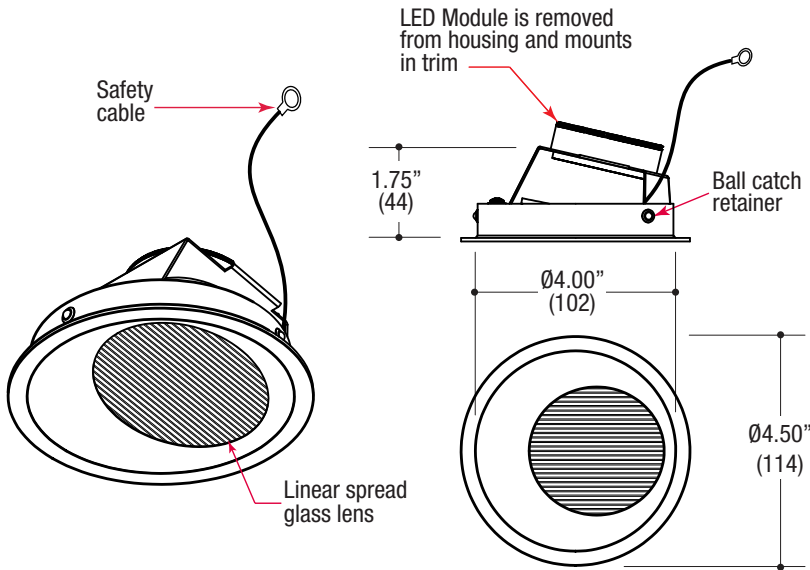

Specifications

ROUND TRIMMED WALLWASH ACCENT

- Adjustable light output application
- 4.50" round die-cast aluminum trim
- .25" face trim
- Linear spread lens
- 1.75" regress for greater cut-off
- Ball catch retainer for easy trim insertion and removal
- Safety cable included
- Powder coat finish