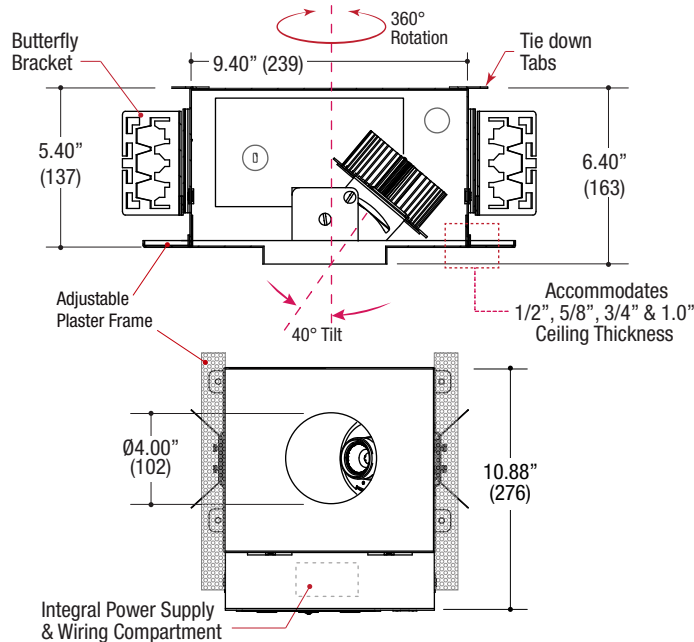

Measurements in ( ) are metric equivalents.

VF150 and LumaDIM™ together provide a whole new level of choice for light output with fully adjustable color control

LEDs have proven an effective source for many lighting applications. In the case of architectural lighting, accent and display applications have been the most widely used. Until now these designs have been limited to a single color temperature. Today, with greatly improved color quality and warm CCTs at high CRI levels, LEDs are now being used in hospitality and other areas where the effect of a "warm incandescent" type of lighting is needed. LumaDIM™ from LF Illumination can dim our VF100 LED products from a 3000K CCT at full brightness to 1800K at 1% of full range, and maintain a 90 CRI throughout, creating a warm output never before achievable with LED sources.

Specifications

ROUND TRIMMED HOUSING

- Housing of all steel construction
- Adjustable plaster frame
- Black powder coat finish
- **Ceiling Cut-out - Ø4.13"**

LED TECHNOLOGIES

LumaDIM™ Warm dimming LED

- 14W / 600lm, 90CRI / 3000-1800K
- 20W / 900lm, 90CRI / 3000-1800K

[(Click for more about LumaDIM™)](#)

LumaTUNE™ Adjustable color tuning

- 14W / 600lm, 90CRI / 4000-1650K
- 20W / 900lm, 90CRI / 4000-1650K

[(Click for more about LumaTUNE™)](#)

Dimming

(HVR-1BA-T)
SMALL SIZED HOUSING
(AD) Adjustable Downlight

VF150 and LumaTUNE™ together provide a whole new level for white light technology, 100% - 1% tunable and dimmable

In the case of architectural lighting, the range of applications have been greater and specifications more demanding of LED technology. Typically these LED designs have been limited to a single color temperature. LumaTUNE™ offers a tunable range of 1650-4000K at high CRI levels. Dimming to 1% with fixed CCT or Dimming to 1% with variable CCT to replicate halogen dimming profiles. Rather it be specification grade directional downlight, retail, accent, cosmetic-counters, hospitality or museums LF Illumination's LumaTUNE™ offers greater versatility for the lighting designer's ever challenging demands.

ELECTRICAL

- Field-replaceable integral LED driver
- Electrical wiring compartment integrated into housing construction
- Internal thermal protection
- Easy maintenance access through ceiling opening
- Rated for through-branch wiring
- Optional dimming

MOUNTING

- Butterfly brackets for commercial installation in drywall, wood, stone, acoustic tile, or other ceiling types
- Perforated plate adjusts for 1/2", 5/8", 3/4" & 1.0" ceiling thickness
- Includes Heavy-Duty L-Bars™ hanger bar system for residential installation

LABELS

- Suitable for damp location, except when ordered with shower trim - Suitable for wet location
- **IC rated / Air-Tight / Title 24 Compliant**

0-10V DIMMING COMPATIBILITY TABLE

BRAND / MODEL	PART #	BRAND / MODEL	PART #
Lutron DIVA	DVSTV	Vantage INFUSION	LVOS-0-10-PWM-DIN
Lutron NOVA	NTFTV	Vantage INFUSION	LVOS-1-10-PWM-P
Lutron NOVA	NTTV	Crestron iLUX	CLS-EXP-DIMFLV
Lutron HWQS	LMJ-5T-DV-B	Crestron DIN	DIN-4DIMFLV4
Lutron POWPAK	RMJ-5T-DV-B	Crestron Green Light	GLX-DIMFLV8
Lutron Grafik Eye 3000	GRX-TVI	Crestron Green Light	GLXP-DIMFLV8
Lutron Grafik Eye 4000	GRX-TVI	Crestron DIN	DIN-A08
Lutron QS ENERGI SAVR	QNS-4T16-S