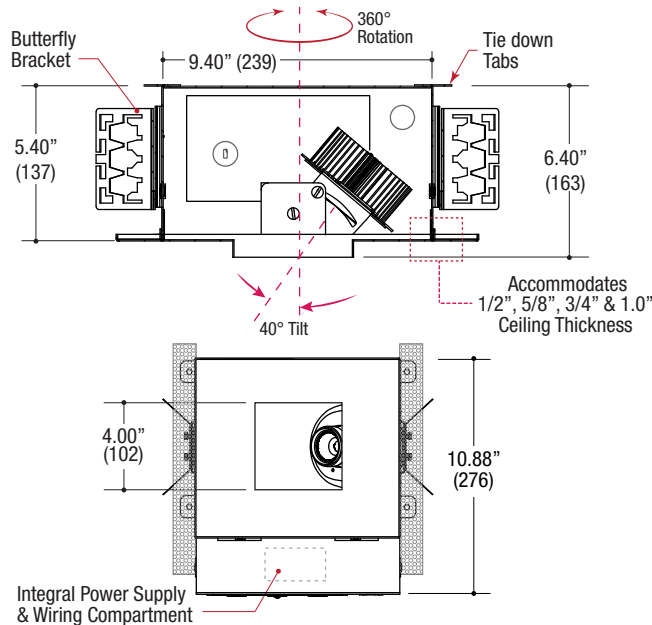

Measurements in ( ) are metric equivalents.

VF150 and LumaDIM™ together provide a whole new level of choice for light output with fully adjustable color control

LEDs have proven an effective source for many lighting applications. In the case of architectural lighting, accent and display applications have been the most widely used. Until now these designs have been limited to a single color temperature. Today, with greatly improved color quality and warm CCTs at high CRI levels, LEDs are now being used in hospitality and other areas where the effect of a "warm incandescent" type of lighting is needed. LumaDIM™ from LF Illumination can dim our VF100 LED products from a 3000K CCT at full brightness to 1800K at 1% of full range, and maintain a 90 CRI throughout, creating a warm output never before achievable with LED sources.

Specifications

SQUARE TRIMMED HOUSING

- Housing of all steel construction
- Adjustable plaster frame
- Black powder coat finish
- **Ceiling Cut-out - 4.13" X 4.13"**

LED TECHNOLOGIES

LumaDIM™ Warm dimming LED

- 14W / 600lm, 90CRI / 3000-1800K
- 20W / 900lm, 90CRI / 3000-1800K

[(Click for more about LumaDIM™)](#)

LumaTUNE™ Adjustable color tuning

- 14W / 600lm, 90CRI / 4000-1650K
- 20W / 900lm, 90CRI / 4000-1650K

[(Click for more about LumaTUNE™)](#)

Dimming

(HVS-1BA-T)
SMALL SIZED HOUSING
(AD) Adjustable Downlight

VF150 and LumaTUNE™ together provide a whole new level for white light technology, 100% - 1% tunable and dimmable

In the case of architectural lighting, the range of applications have been greater and specifications more demanding of LED technology. Typically these LED designs have been limited to a single color temperature. LumaTUNE™ offers a tunable range of 1650-4000K at high CRI levels. Dimming to 1% with fixed CCT or Dimming to 1% with variable CCT to replicate halogen dimming profiles. Rather it be specification grade directional downlight, retail, accent, cosmetic-counters, hospitality or museums LF Illumination's LumaTUNE™ offers greater versatility for the lighting designer's ever challenging demands.

ELECTRICAL

- Field-replaceable integral LED driver
- Electrical wiring compartment integrated into housing construction
- Internal thermal protection
- Easy maintenance access through ceiling opening
- Rated for through-branch wiring
- Optional dimming

MOUNTING

- Butterfly brackets for commercial installation in drywall, wood, stone, acoustic tile, or other ceiling types
- Perforated plate adjusts for 1/2", 5/8", 3/4" & 1.0" ceiling thickness
- Includes Heavy-Duty L-Bars™ hanger bar system for residential installation

LABELS

- Suitable for damp location, except when ordered with shower trim - Suitable for wet location
- **IC rated / Air-Tight / Title 24 Compliant**

0-10V DIMMING COMPATIBILITY TABLE

BRAND / MODEL	PART #	BRAND / MODEL	PART #
Lutron DIVA	DVSTV	Vantage INFUSION	LVOS-0-10-PWM-DIN
Lutron NOVA	NTFTV	Vantage INFUSION	LVOS-1-10-PWM-P
Lutron NOVA	NTTV	Crestron iLUX	CLS-EXP-DIMFLV
Lutron HWQS	LMJ-5T-DV-B	Crestron DIN	DIN-4DIMFLV4
Lutron POWPAK	RMJ-5T-DV-B	Crestron Green Light	GLX-DIMFLV8
Lutron Grafik Eye 3000	GRX-TVI	Crestron Green Light	GLXP-DIMFLV8
Lutron Grafik Eye 4000	GRX-TVI	Crestron DIN	DIN-A08
Lutron QS ENERGI SAVR	QNS-4T16-S