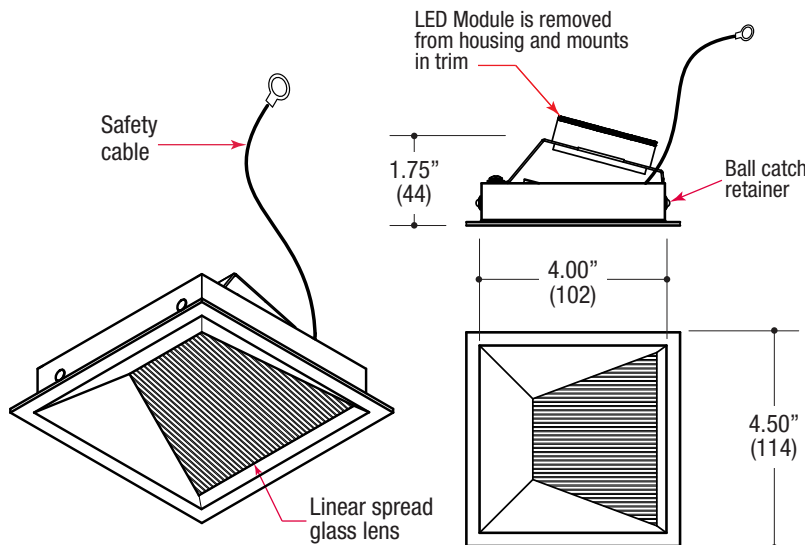

Specifications

SQUARE TRIMMED WALLWASH ACCENT

- Adjustable light output application
- 4.50" square die-cast aluminum trim
- .25" face trim
- Linear spread lens
- 1.75" regress for greater cut-off
- Ball catch retainer for easy trim insertion and removal
- Safety cable included
- Powder coat finish