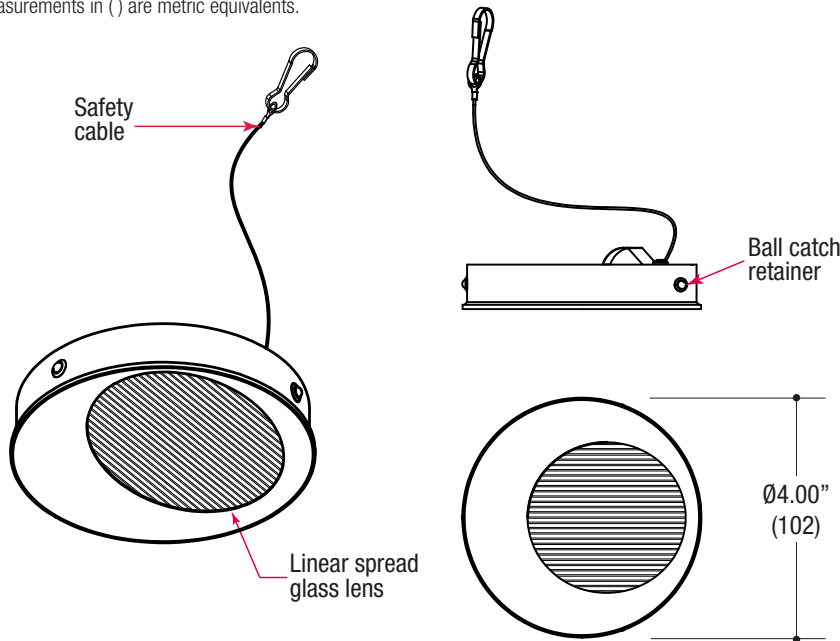

Measurements in () are metric equivalents.

Specifications

ROUND TRIMLESS WALLWASH

- Recessed adjustable wallwash
- Ø4.00" die-cast aluminum trimless insert
- 1.75" regress for greater cut-off
- Linear spread lens
- Ball catch retainer for easy trim insertion and removal
- Safety cable included
- Powder coat finish

TRIM ORDERING INFO

TRIM SERIES	TRIM FINISH	OPTIONS
9631 4.00" ROUND Adjustable Wallwash Die-Cast Trimless Insert Linear Spread Lens	MB Black MW White XX Custom	SH Shower Rated

Example: **9631-MW-SH**

HOUSING ORDERING INFO

Ordering Example: **HVR-1BA-S-037MR16X-AD-ET-1-IC**

Measurements in () are metric equivalents.

(HVR-1BA-S)
SMALL SIZED HOUSING
(AD) Adjustable Downlight

Specifications

ROUND TRIMLESS HOUSING

- Housing of all steel construction
- Adjustable die-cast aluminum mud ring
- Black powder coat finish
- **Ceiling Cut-out - Ø6.50"**