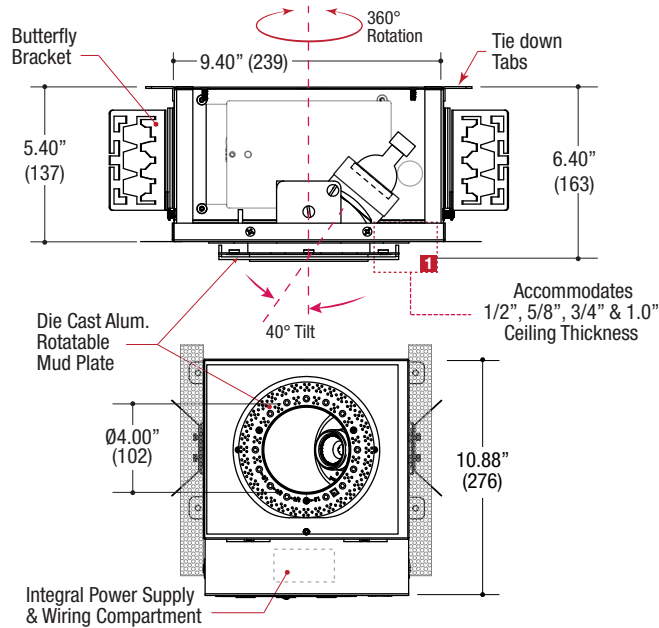

Measurements in () are metric equivalents.

Specifications

ROUND TRIMLESS WALLWASH

- Recessed adjustable wallwash
- Ø4.00" die-cast aluminum trimless insert
- 1.75" regress for greater cut-off
- Linear spread lens
- Ball catch retainer for easy trim insertion and removal
- Safety cable included
- Powder coat finish

TRIM ORDERING INFO

TRIM SERIES	TRIM FINISH	OPTIONS
9631 4.00" ROUND Adjustable Wallwash Die-Cast Trimless Insert Linear Spread Lens	MB Black MW White XX Custom	SH Shower Rated

Example: **9631-MW-SH**

HOUSING ORDERING INFO

Ordering Example: **HVR-1BA-S-037MR16X-AD-ET-1-IC**

Measurements in () are metric equivalents.

(HVR-1BA-S)
SMALL SIZED HOUSING
(AD) Adjustable Downlight

Specifications

ROUND TRIMLESS HOUSING

- Housing of all steel construction
- Adjustable die-cast aluminum mud ring
- Black powder coat finish
- **Ceiling Cut-out - Ø6.50"**