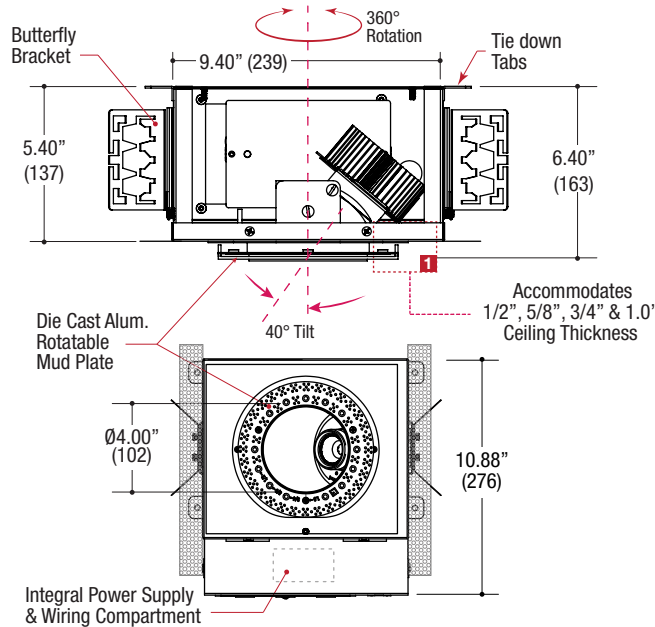

Specifications

ROUND TRIMLESS HOUSING

- Housing of all steel construction
- Adjustable plaster frame
- Black powder coat finish
- **Ceiling Cut-out - Ø6.50"**

LED TECHNOLOGIES

LumaDIM™ Warm dimming LED

- 14W / 600lm, 90CRI / 3000-1800K
- 20W / 900lm, 90CRI / 3000-1800K

[(Click for more about LumaDIM™)](#)

LumaTUNE™ Adjustable color tuning

- 14W / 600lm, 90CRI / 4000-1650K
- 20W / 900lm, 90CRI / 4000-1650K

[(Click for more about LumaTUNE™)](#)

Dimming

0-10V DIMMING COMPATIBILITY TABLE			
BRAND / MODEL	PART #	BRAND / MODEL	PART #
Lutron DIVA	DVSTV	Vantage INFUSION	LVOS-0-10-PWM-DIN
Lutron NOVA	NTFTV	Vantage INFUSION	LVOS-1-10-PWM-P
Lutron NOVA	NTTV	Crestron iLUX	CLS-EXP-DIMFLV
Lutron HWQS	LMJ-5T-DV-B	Crestron DIN	DIN-4DIMFLV4
Lutron POWPAK	RMJ-5T-DV-B	Crestron Green Light	GLX-DIMFLV8
Lutron Grafik Eye 3000	GRX-TVI	Crestron Green Light	GLXP-DIMFLV8
Lutron Grafik Eye 4000	GRX-TVI	Crestron DIN	DIN-A08
Lutron QS ENERGI SAVR	QNS-4T16-S		

©2016 LF ILLUMINATION LLC

We reserve the right to change or withdraw specifications without prior notice.

HEADQUARTERS
9200 Deering Avenue
Chatsworth CA 91311

Telephone: 818-885-1335
Toll Free: 855-885-1335
Fax: 818-576-1335

www.lfillumination.com
rev:100616

(HVR-1BA-S)
SMALL SIZED HOUSING
(AD) Adjustable Downlight

VF150 and LumaTUNE™ together provide a whole new level for white light technology, 100% - 1% tunable and dimmable

In the case of architectural lighting, the range of applications have been greater and specifications more demanding of LED technology. Typically these LED designs have been limited to a single color temperature.

LumaTUNE™ offers a tunable range of 1650-4000K at high CRI levels. Dimming to 1% with fixed CCT or Dimming to 1% with variable CCT to replicate halogen dimming profiles. Rather it be specification grade directional downlight, retail, accent, cosmetic-counters, hospitality or museums

LF Illumination's LumaTUNE™ offers greater versatility for the lighting designer's ever challenging demands.

ELECTRICAL

- Field-replaceable integral LED driver
- Electrical wiring compartment integrated into housing construction
- Internal thermal protection
- Easy maintenance access through ceiling opening
- Rated for through-branch wiring
- Optional dimming

MOUNTING

- Butterfly brackets for commercial installation in drywall and other mud in ceiling types
- Perforated plate adjusts for 1/2", 5/8", 3/4" & 1.0" ceiling thickness
- Includes Heavy-Duty L-Bars™ hanger bar system for residential installation

LABELS

- Suitable for damp location, except when ordered with shower trim - Suitable for wet location
- **IC rated / Air-Tight / Title 24 Compliant**