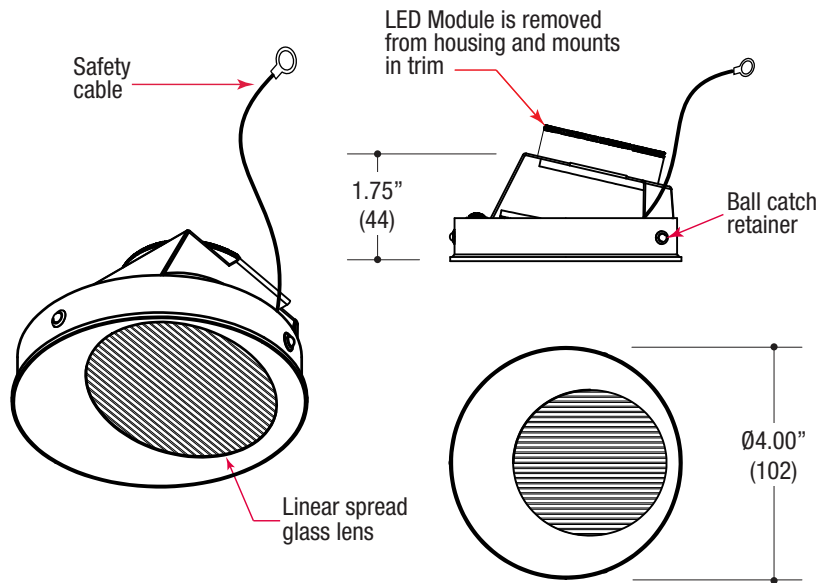

Specifications

ROUND TRIMLESS WALLWASH ACCENT

- Adjustable light output application
- 4.00" round die-cast aluminum trimless insert
- Linear spread lens
- 1.75" regress for greater cut-off
- Ball catch retainer for easy trim insertion and removal
- Safety cable included
- Powder coat finish