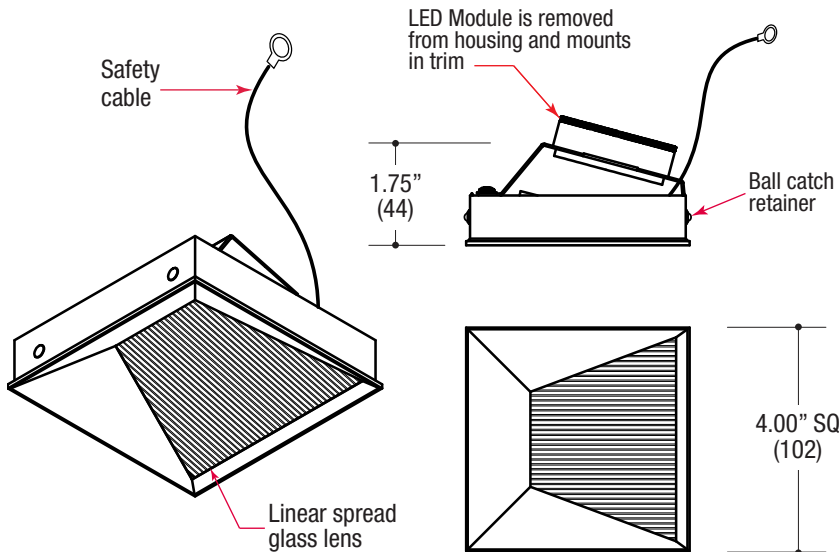

Specifications

SQUARE TRIMLESS WALLWASH ACCENT

- Adjustable light output application
- 4.00" square die-cast aluminum trimless insert
- Linear spread lens
- 1.75" regress for greater cut-off
- Ball catch retainer for easy trim insertion and removal
- Safety cable included
- Powder coat finish