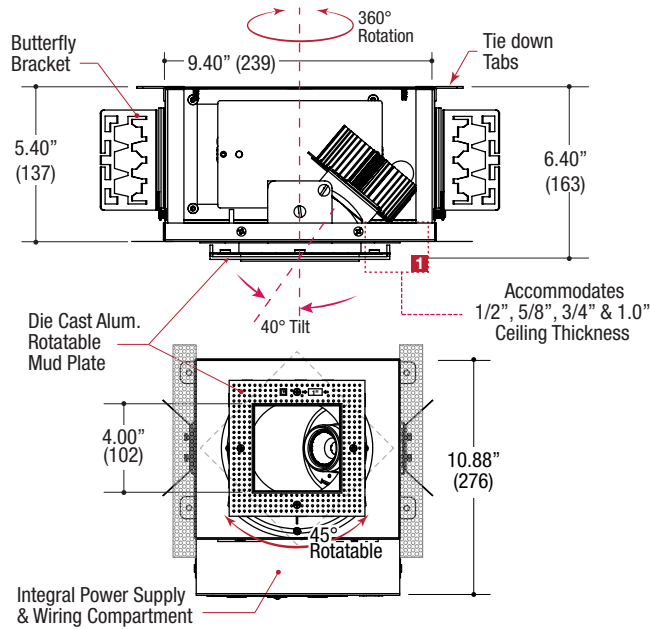

Measurements in ( ) are metric equivalents.

VF150 and LumaDIM™ together provide a whole new level of choice for light output with fully adjustable color control

LEDs have proven an effective source for many lighting applications. In the case of architectural lighting, accent and display applications have been the most widely used. Until now these designs have been limited to a single color temperature. Today, with greatly improved color quality and warm CCTs at high CRI levels, LEDs are now being used in hospitality and other areas where the effect of a "warm incandescent" type of lighting is needed. LumaDIM™ from LF Illumination can dim our VF100 LED products from a 3000K CCT at full brightness to 1800K at 1% of full range, and maintain a 90 CRI throughout, creating a warm output never before achievable with LED sources.

Specifications

SQUARE TRIMLESS HOUSING

- Housing of all steel construction
- Adjustable plaster frame
- Black powder coat finish
- **Ceiling Cut-out - 6.50" X 6.50"**

LED TECHNOLOGIES

LumaDIM™ Warm dimming LED

- 14W / 600lm, 90CRI / 3000-1800K
- 20W / 900lm, 90CRI / 3000-1800K

[(Click for more about LumaDIM™)](#)

LumaTUNE™ Adjustable color tuning

- 14W / 600lm, 90CRI / 4000-1650K
- 20W / 900lm, 90CRI / 4000-1650K

[(Click for more about LumaTUNE™)](#)

Dimming

(HVS-1BA-S)

SMALL SIZED HOUSING

(AD) Adjustable Downlight

VF150 and LumaTUNE™ together provide a whole new level for white light technology, 100% - 1% tunable and dimmable

In the case of architectural lighting, the range of applications have been greater and specifications more demanding of LED technology. Typically these LED designs have been limited to a single color temperature.

LumaTUNE™ offers a tunable range of 1650-4000K at high CRI levels. Dimming to 1% with fixed CCT or Dimming to 1% with variable CCT to replicate halogen dimming profiles. Rather it be specification grade directional downlight, retail, accent, cosmetic-counters, hospitality or museums

LF Illumination's LumaTUNE™ offers greater versatility for the lighting designer's ever challenging demands.

ELECTRICAL

- Field-replaceable integral LED driver
- Electrical wiring compartment integrated into housing construction
- Internal thermal protection
- Easy maintenance access through ceiling opening
- Rated for through-branch wiring
- Optional dimming

MOUNTING

- Butterfly brackets for commercial installation in drywall and other mud in ceiling types
- Perforated plate adjusts for 1/2", 5/8", 3/4" & 1.0" ceiling thickness
- Includes Heavy-Duty L-Bars™ hanger bar system for residential installation

LABELS

- Suitable for damp location, except when ordered with shower trim - Suitable for wet location
- **IC rated / Air-Tight / Title 24 Compliant**

0-10V DIMMING COMPATIBILITY TABLE

BRAND / MODEL	PART #	BRAND / MODEL	PART #
Lutron DIVA	DVSTV	Vantage INFUSION	LVOS-0-10-PWM-DIN
Lutron NOVA	NTFTV	Vantage INFUSION	LVOS-1-10-PWM-P
Lutron NOVA	NTTV	Crestron iLUX	CLS-EXP-DIMFLV
Lutron HWQS	LMJ-5T-DV-B	Crestron DIN	DIN-4DIMFLV4
Lutron POWPAK	RMJ-5T-DV-B	Crestron Green Light	GLX-DIMFLV8
Lutron Grafik Eye 3000	GRX-TVI	Crestron Green Light	GLXP-DIMFLV8
Lutron Grafik Eye 4000	GRX-TVI	Crestron DIN	DIN-A08
Lutron QS ENERGI SAVR	QNS-4T16-S