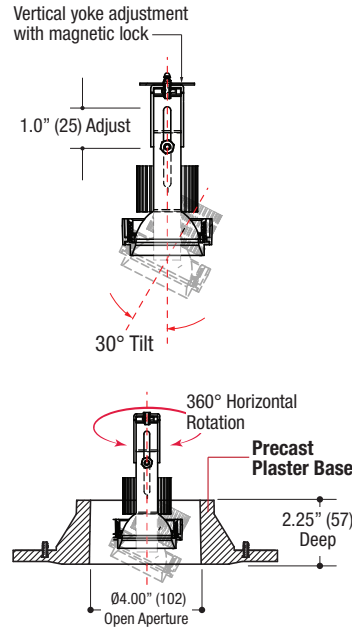

PROJECT	TYPE	CATALOG NUMBER

Specifications

ROUND TRIMLESS DOWNLIGHT

- Housing of all steel construction
- White powder coat finish
- 4.00" diameter x 2.25" deep aperture of precast plaster
- **Ceiling Cut-out - 9.62" x 8.50"**

LED SOURCE - See wattage schedule below

- ValuDIM™
- CREE
- Accepts up to 2 or more optical accessories

ELECTRICAL

- Field-replaceable integral LED driver
- Electrical wiring compartment integrated into housing construction
- Internal thermal protection
- Easy maintenance access through ceiling opening
- Rated for through-branch wiring
- Optional dimming

MOUNTING

- Butterfly brackets for commercial installation in drywall and other mud in ceiling types
- Perforated plate adjusts for 1/2", 5/8", 3/4" & 1.0" ceiling thickness
- Includes Heavy-Duty L-Bars™ hanger bar system for residential installation

LABELS

- Suitable for damp location
- **IC rated / Air-Tight**

ORDERING INFO

HOUSING SERIES	WATTAGE	CRI	COLOR	BEAM	MECHANISM	DRIVER	FINISH	OPTIONS
VF3R-1BA-S VF300 SERIES 4.00" Round Precast Plaster Trimless Aperture Adjustable Downlight New Construction Housing	ValuDIM™ 15V 15W LED (876lm) del. 3000-1800K Warm Dimming	92 92 CRI	20 3000-1800K	N Narrow 17° M Medium 25° W Wide 38°	AD Adjustable	DMU Dimming Multiple Forward/Reverse Phase (@ 120V only) 0-10V Wires Present (@ 120-277V)	WW White	IC Insulated Ceiling
	CREE 08C 08W LED (1094lm) del. 13C 13W LED (1473lm) del. 19C 19W LED (2117lm) del.	80 80 CRI 92 92 CRI	27 2700K 30 3000K 35 3500K 40 4000K	N Narrow 16° M Medium 28° W Wide 42°				
	Delivered @ 80CRI / 3000K Narrow Beam Fixed							

Order Example: **VF3R-1BA-S-08C-92-30-W-AD-DMU-WW-IC**