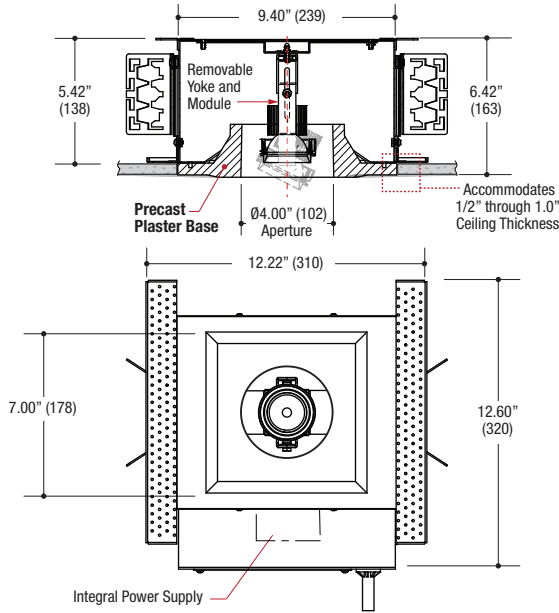

## Specifications

### ROUND TRIMLESS DOWNLIGHT

- Housing of all steel construction
- White powder coat finish
- 4.00" diameter x 2.25" deep aperture of precast plaster
- **Ceiling Cut-out - 9.62" x 8.50"**