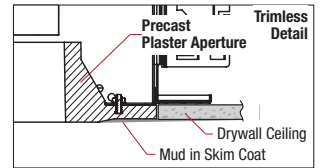

PROJECT	TYPE	CATALOG NUMBER

Specifications

ROUND TRIMLESS DOWNLIGHT

- Housing of all steel construction
- White powder coat finish
- 4.00" diameter x 2.25" deep aperture of precast plaster
- **Ceiling Cut-out - 9.62" x 8.50"**

LED SOURCE - See wattage schedule below

- ValuDIM™
- CREE
- Accepts up to 2 or more optical accessories

ELECTRICAL

- Field-replaceable integral LED driver
- Electrical wiring compartment integrated into housing construction
- Internal thermal protection
- Easy maintenance access through ceiling opening
- Rated for through-branch wiring
- Optional dimming

MOUNTING

- Butterfly brackets for commercial installation in drywall and other mud in ceiling types
- Perforated plate adjusts for 1/2", 5/8", 3/4" & 1.0" ceiling thickness
- Includes Heavy-Duty L-Bars™ hanger bar system for residential installation

LABELS

- Suitable for damp location
- **IC rated / Air-Tight**

ORDERING INFO

HOUSING SERIES	WATTAGE	CRI	COLOR	BEAM	MECHANISM	DRIVER	FINISH	OPTIONS
VF3R-1BA-S VF300 SERIES 4.00" Round Precast Plaster Trimless Aperture Adjustable Downlight New Construction Housing	ValuDIM™ 15V 15W LED (876lm) del. 3000-1800K Warm Dimming	92 92 CRI	20 3000-1800K	N Narrow 17° M Medium 25° W Wide 38°	AD Adjustable	DMU Dimming Multiple Forward/Reverse Phase (@ 120V only) 0-10V Wires Present (@ 120-277V)	WW White	IC Insulated Ceiling
	CREE 08C 08W LED (1094lm) del. 13C 13W LED (1473lm) del. 19C 19W LED (2117lm) del.	80 80 CRI 92 92 CRI	27 2700K 30 3000K 35 3500K 40 4000K	N Narrow 16° M Medium 28° W Wide 42°				
	Delivered @ 80CRI / 3000K Narrow Beam Fixed							

Order Example: **VF3R-1BA-S-08C-92-30-W-AD-DMU-WW-IC**