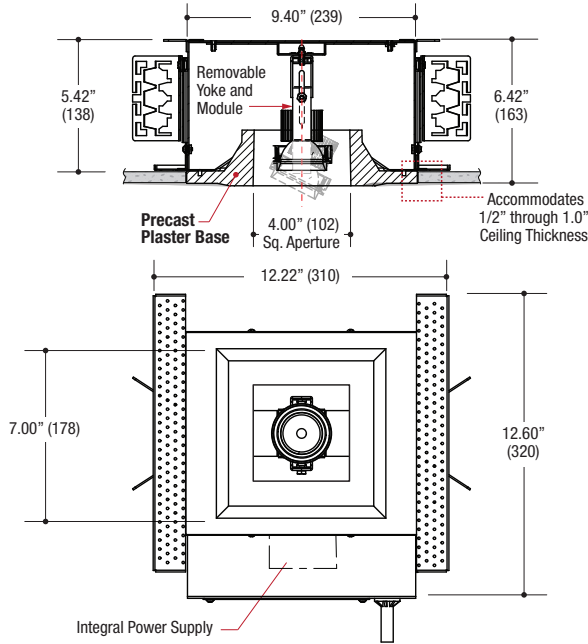

## Specifications

### SQUARE TRIMLESS DOWNLIGHT

- Housing of all steel construction
- White powder coat finish
- 4.00" square x 2.25" deep aperture of precast plaster
- **Ceiling Cut-out - 9.62" x 8.50"**