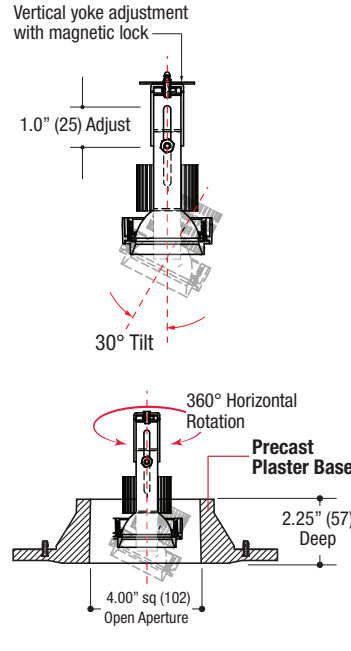

PROJECT	TYPE	CATALOG NUMBER

Specifications

SQUARE TRIMLESS DOWNLIGHT

- Housing of all steel construction
- White powder coat finish
- 4.00" square x 2.25" deep aperture of precast plaster
- **Ceiling Cut-out - 9.62" x 8.50"**

LED SOURCE - See wattage schedule below

- ValuDIM™
- CREE
- Accepts up to 2 or more optical accessories

ELECTRICAL

- Field-replaceable integral LED driver
- Electrical wiring compartment integrated into housing construction
- Internal thermal protection
- Easy maintenance access through ceiling opening
- Rated for through-branch wiring
- Optional dimming

MOUNTING

- Butterfly brackets for commercial installation in drywall and other mud in ceiling types
- Perforated plate adjusts for 1/2", 5/8", 3/4" & 1.0" ceiling thickness
- Includes Heavy-Duty L-Bars™ hanger bar system for residential installation

LABELS

- Suitable for damp location
- **IC rated / Air-Tight / Title 24 Compliant**

ORDERING INFO

HOUSING SERIES	WATTAGE	CRI	COLOR	BEAM	MECHANISM	DRIVER	FINISH	OPTIONS
VF3S-1BA-S	ValuDIM™ 15V 15W LED (876lm) del. 3000-1800K Warm Dimming	92 92 CRI	20 3000-1800K	N Narrow 17° M Medium 25° W Wide 38°	AD Adjustable	DMU Dimming Multiple Forward/Reverse Phase (@ 120V only) 0-10V Wires Present (@ 120-277V)	WW White	IC Insulated Ceiling
VF300 SERIES 4.00" Square Precast Plaster Trimless Aperture Adjustable Downlight New Construction Housing	CREE 08C 08W LED (1094lm) del. 13C 13W LED (1473lm) del. 19C 19W LED (2117lm) del.	80 80 CRI 92 92 CRI	27 2700K 30 3000K 35 3500K 40 4000K	N Narrow 16° M Medium 28° W Wide 42°				
	Delivered @ 80CRI / 3000K Narrow Beam Fixed							

Order Example: **VF3S-1BA-S-08C-92-30-W-AD-DMU-WW-IC**