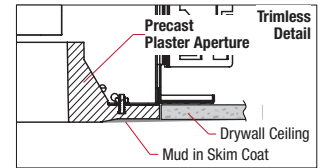

PROJECT	TYPE	CATALOG NUMBER

Specifications

SQUARE TRIMLESS DOWNLIGHT

- Housing of all steel construction
- White powder coat finish
- 4.00" square x 2.25" deep aperture of precast plaster
- **Ceiling Cut-out - 9.62" x 8.50"**

LED SOURCE - See wattage schedule below

- ValuDIM™
- CREE
- Accepts up to 2 or more optical accessories

ELECTRICAL

- Field-replaceable integral LED driver
- Electrical wiring compartment integrated into housing construction
- Internal thermal protection
- Easy maintenance access through ceiling opening
- Rated for through-branch wiring
- Optional dimming

MOUNTING

- Butterfly brackets for commercial installation in drywall and other mud in ceiling types
- Perforated plate adjusts for 1/2", 5/8", 3/4" & 1.0" ceiling thickness
- Includes Heavy-Duty L-Bars™ hanger bar system for residential installation

LABELS

- Suitable for damp location
- **IC rated / Air-Tight / Title 24 Compliant**

ORDERING INFO

HOUSING SERIES	WATTAGE	CRI	COLOR	BEAM	MECHANISM	DRIVER	FINISH	OPTIONS
VF3S-1BA-S	ValuDIM™ 15V 15W LED (876lm) del. 3000-1800K Warm Dimming	92 92 CRI	20 3000-1800K	N Narrow 17° M Medium 25° W Wide 38°	AD Adjustable	DMU Dimming Multiple Forward/Reverse Phase (@ 120V only) 0-10V Wires Present (@ 120-277V)	WW White	IC Insulated Ceiling
VF300 SERIES 4.00" Square Precast Plaster Trimless Aperture Adjustable Downlight New Construction Housing	CREE 08C 08W LED (1094lm) del. 13C 13W LED (1473lm) del. 19C 19W LED (2117lm) del.	80 80 CRI 92 92 CRI	27 2700K 30 3000K 35 3500K 40 4000K	N Narrow 16° M Medium 28° W Wide 42°				
	Delivered @ 80CRI / 3000K Narrow Beam Fixed							

Order Example: **VF3S-1BA-S-08C-92-30-W-AD-DMU-WW-IC**