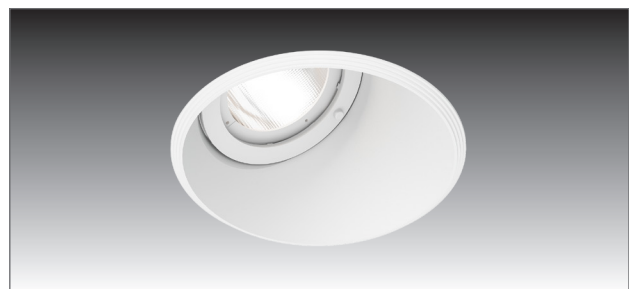

6331-1DN-T (Large)   CUT-OUT: 6.25” (158.75mm)