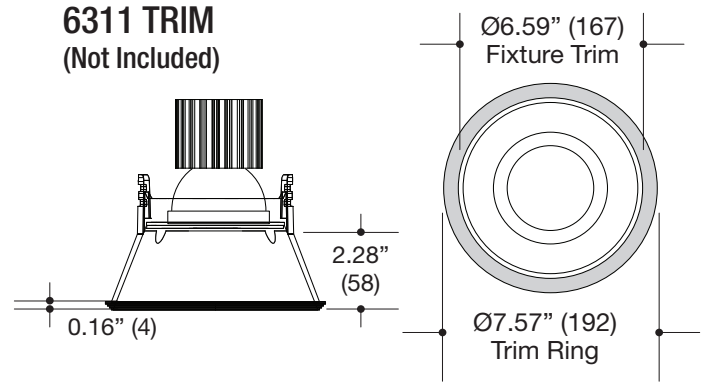

6311 TRIM (Not Included)