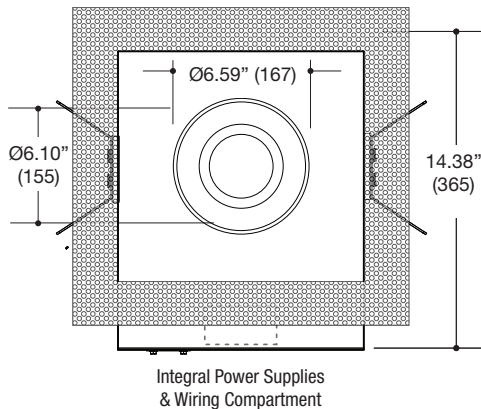

### ROUND FIXED DOWNLIGHT

- 6.59" round recessed fixed downlight
- Die-cast aluminum trim
- Deep 2.28" regress for greater cut-off
- .21" Micro-Trim provides a very clean finished look
- Powder coat finish