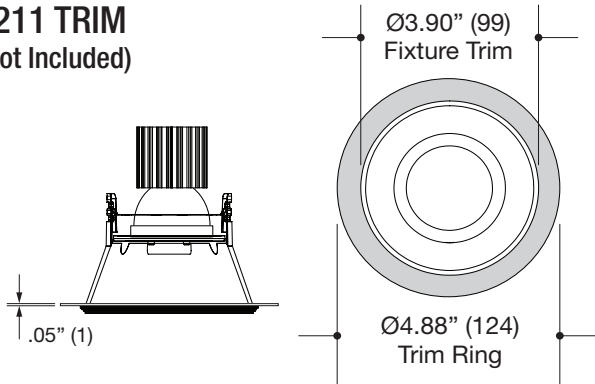

PROJECT	TYPE	CATALOG NUMBER

6211 TRIM (Not Included)