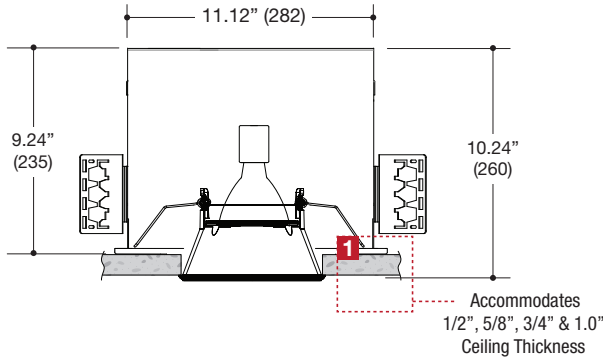

### ROUND FIXED DOWNLIGHT

- 6.59" round recessed fixed downlight
- Die-cast aluminum trim
- Deep 2.28" regress for greater cut-off
- .21" Micro-Trim provides a very clean finished look
- Powder coat finish