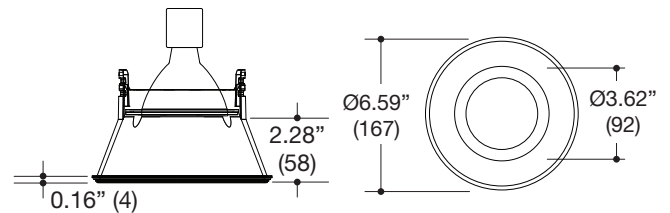

### ROUND FIXED DOWNLIGHT

- 6.59" round recessed fixed downlight
- Die-cast aluminum trim
- Deep 2.28" regress for greater cut-off
- .21" Micro-Trim provides a very clean finished look
- Powder coat finish