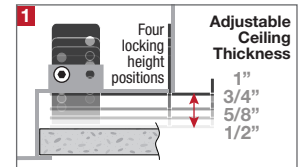

### ROUND FIXED DOWNLIGHT

- 6.59" round recessed fixed downlight
- Die-cast aluminum trim
- Deep 2.28" regress for greater cut-off
- .21" Micro-Trim provides a very clean finished look
- Powder coat finish